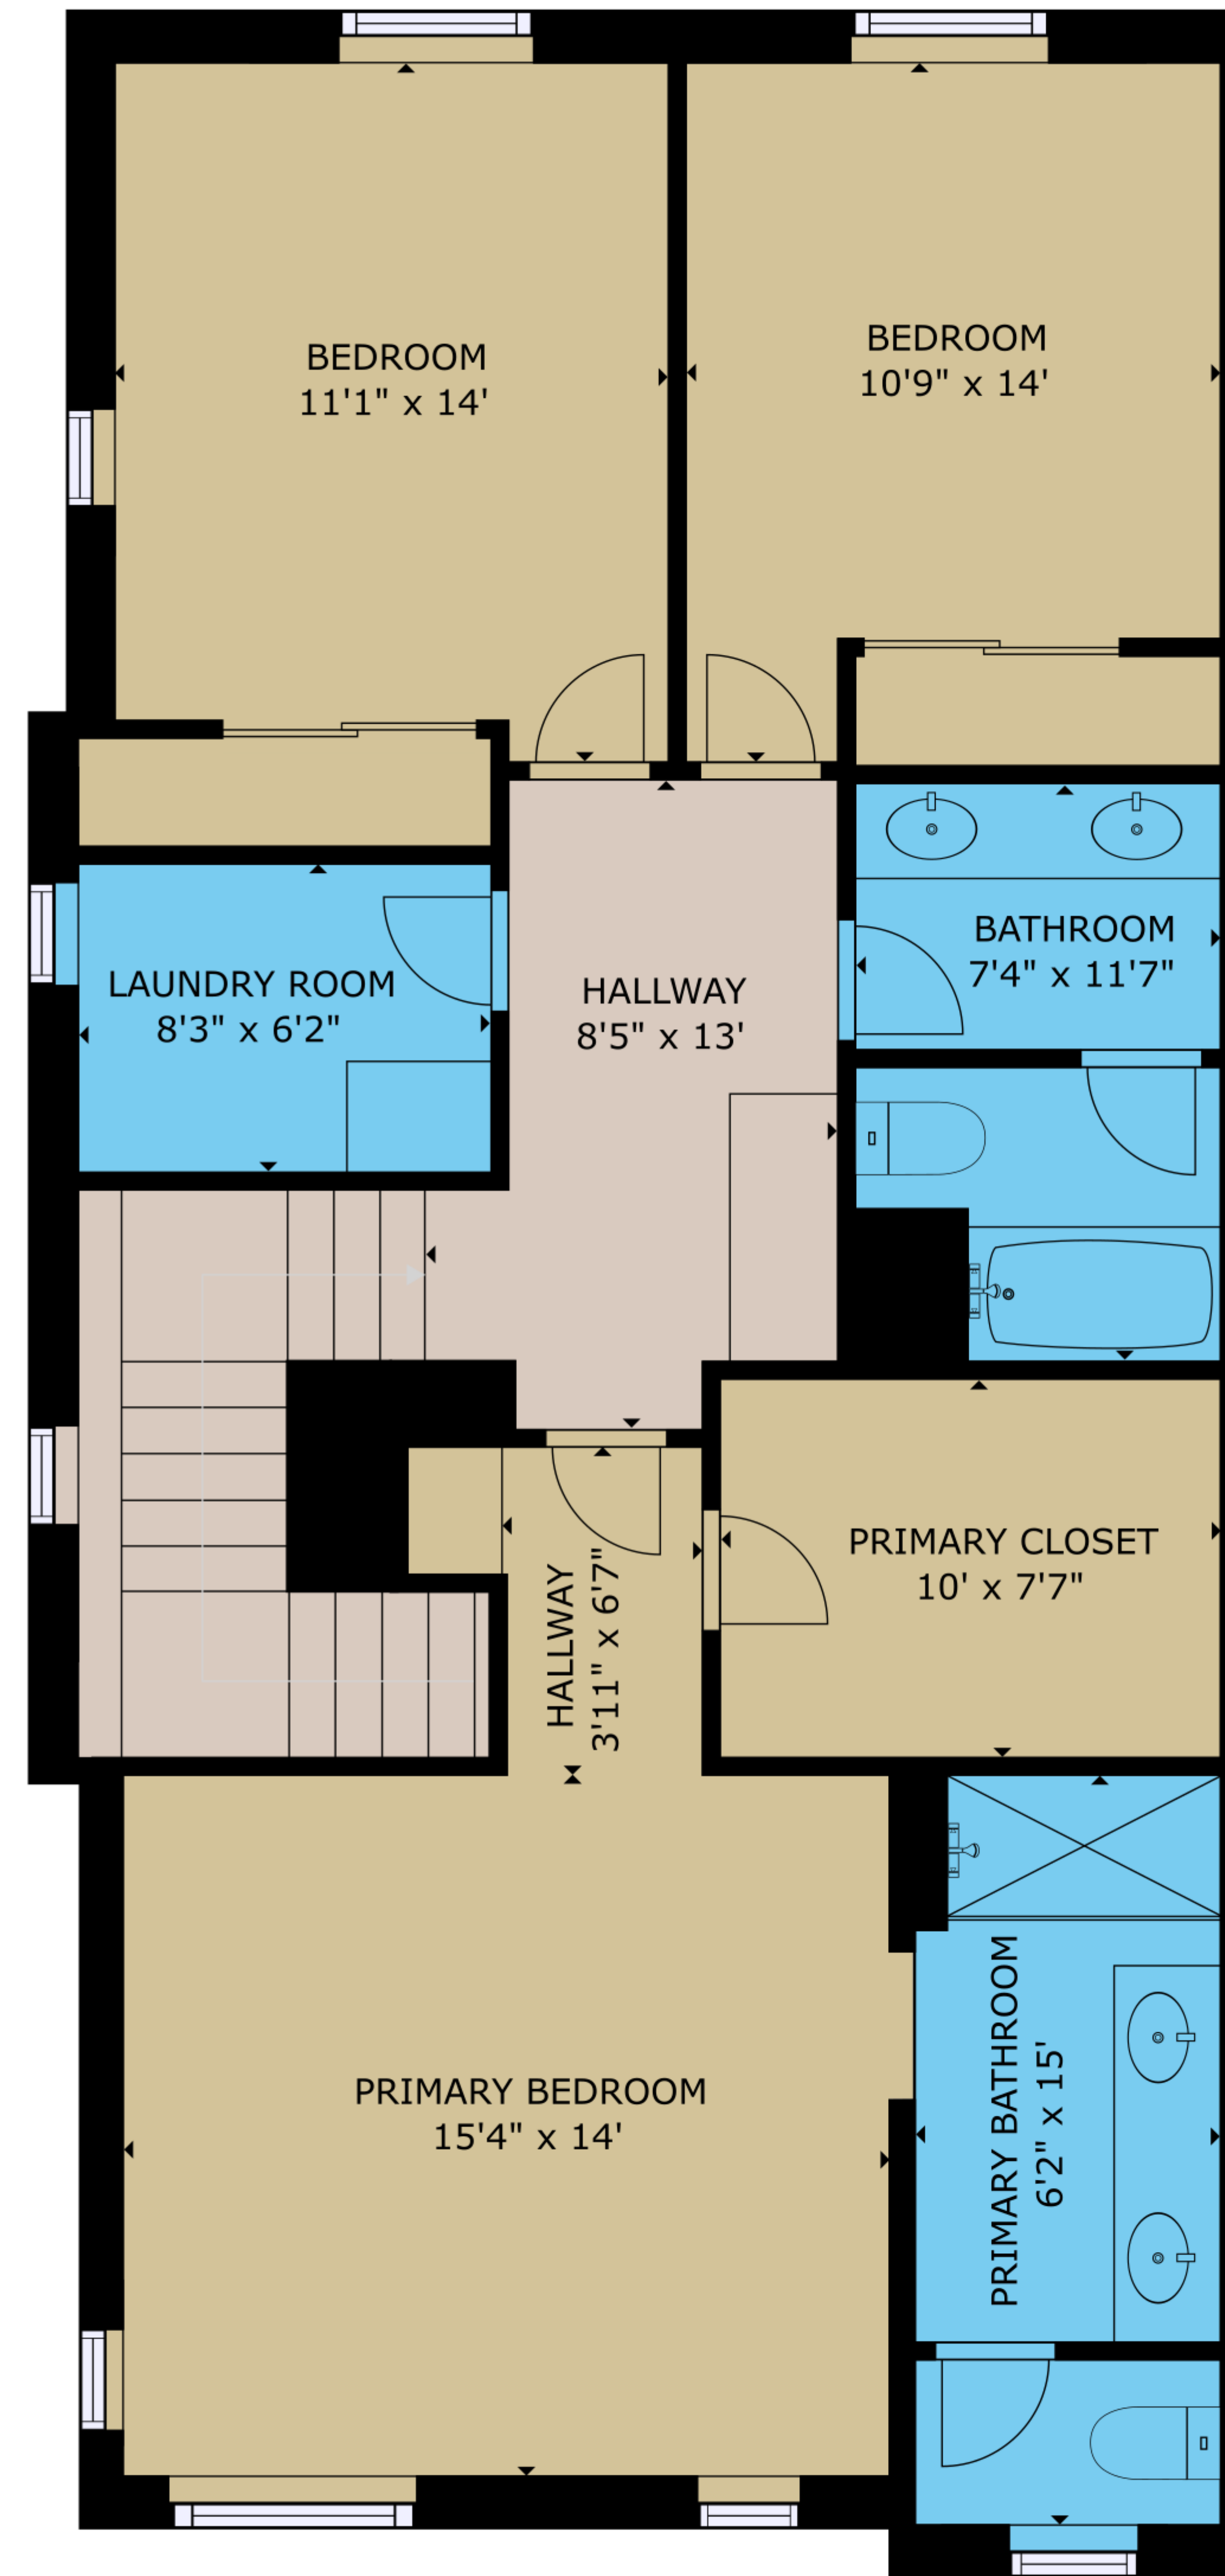

FLOOR 1

FLOOR 2

GROSS INTERNAL AREA
 FLOOR 1: 586 sq ft, FLOOR 2: 1129 sq ft
 TOTAL: 1715 sq ft
 SIZES AND DIMENSIONS ARE APPROXIMATE, ACTUAL MAY VARY.