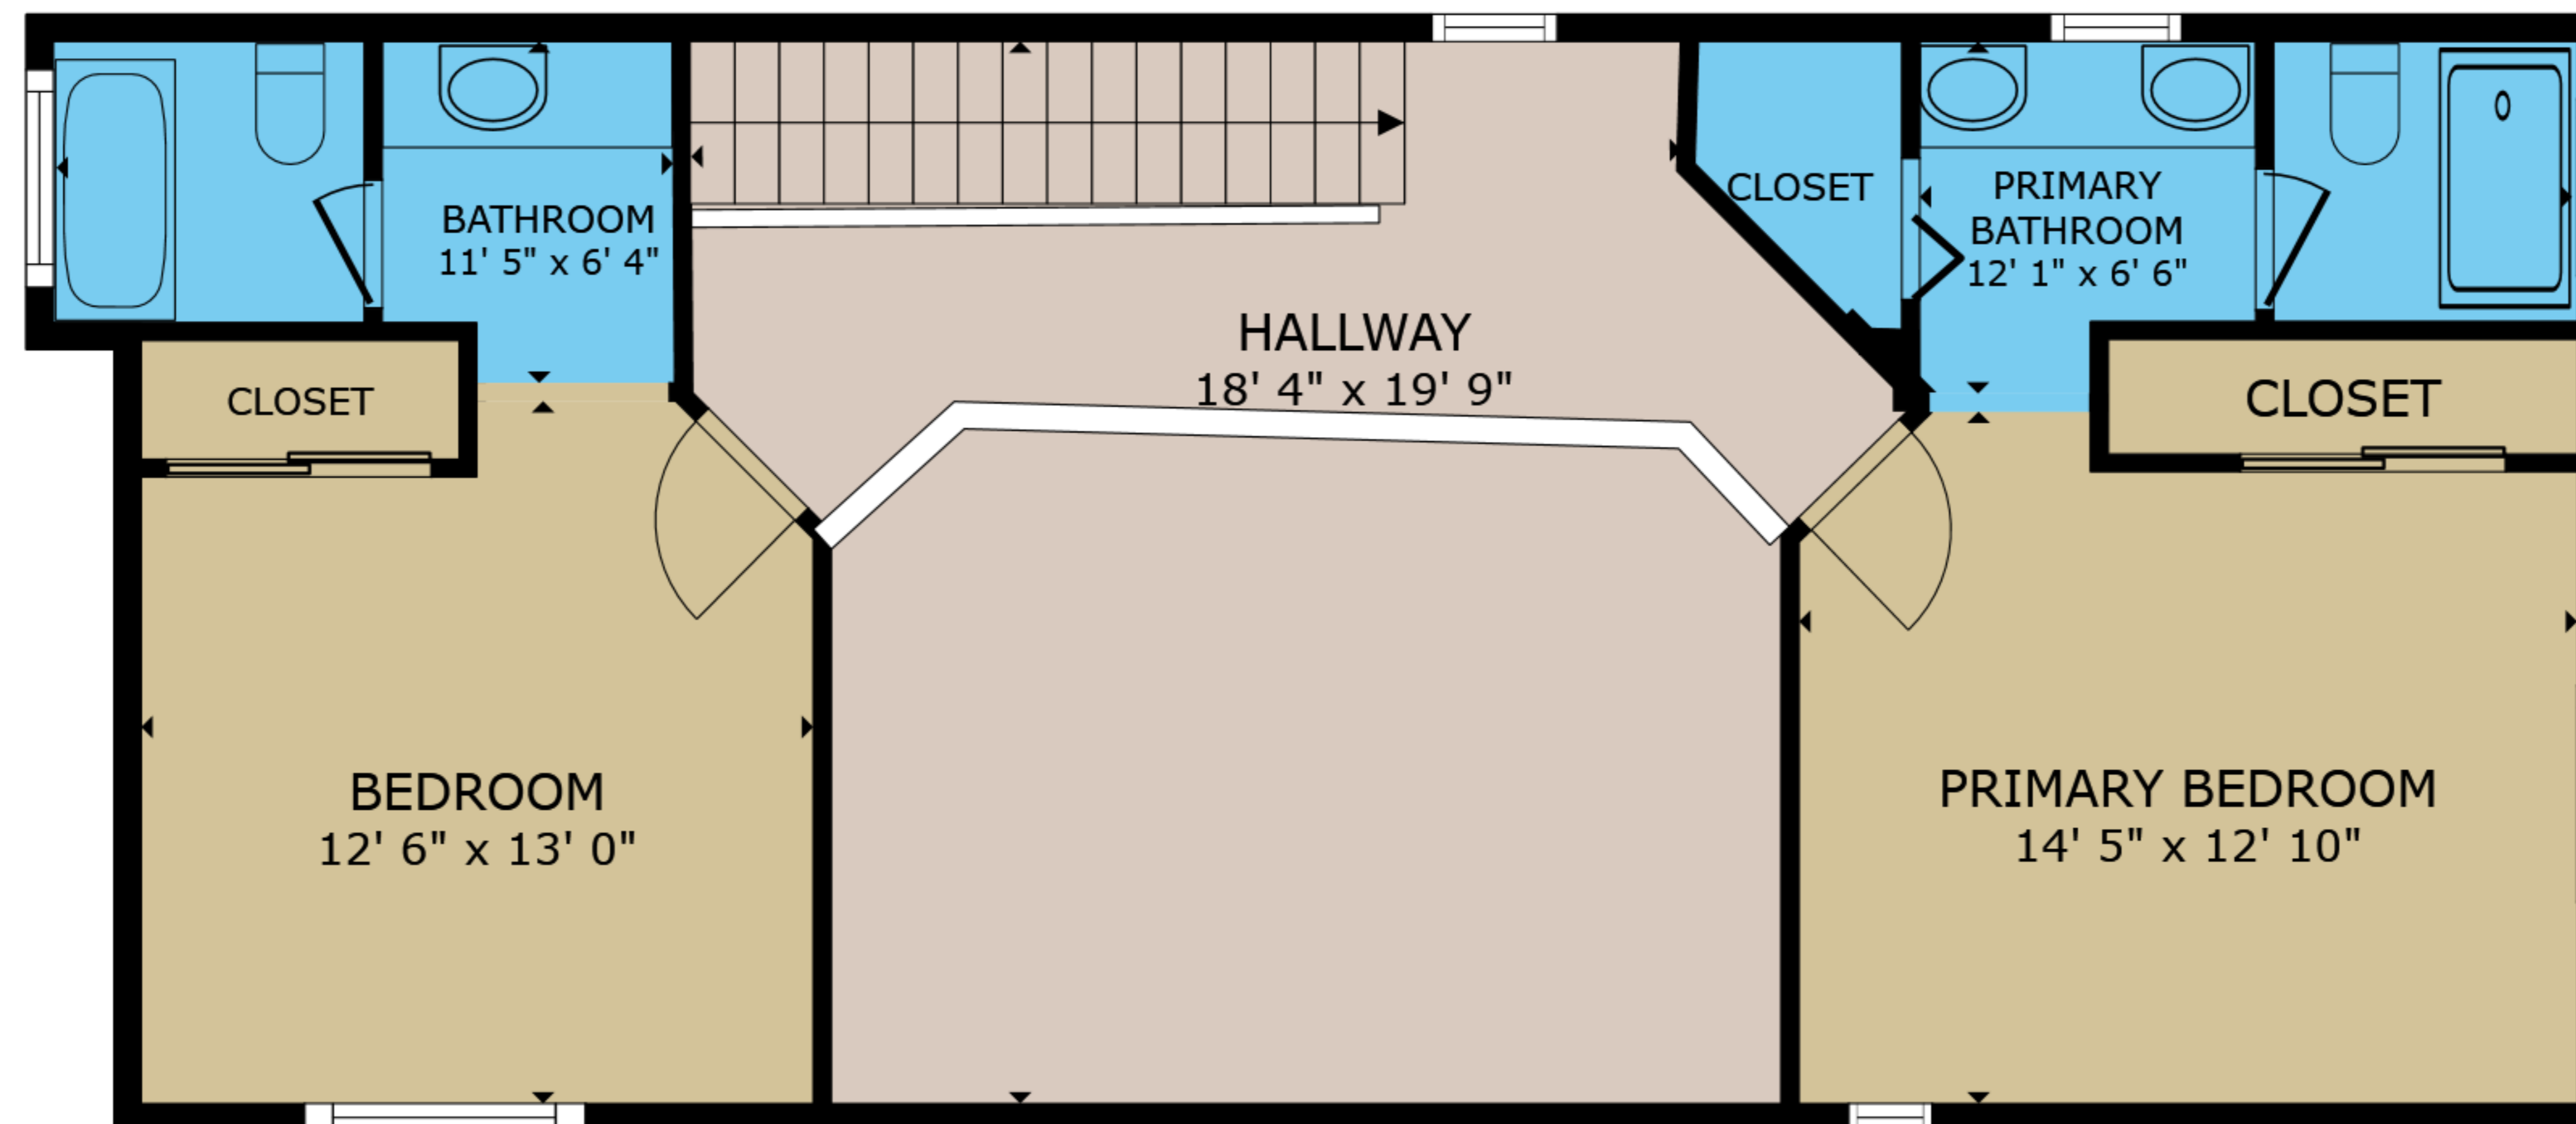

FLOOR 1

FLOOR 2

GROSS INTERNAL AREA  
 FLOOR 1 726 sq.ft. FLOOR 2 898 sq.ft.  
 TOTAL : 1,624 sq.ft.

SIZES AND DIMENSIONS ARE APPROXIMATE, ACTUAL MAY VARY.