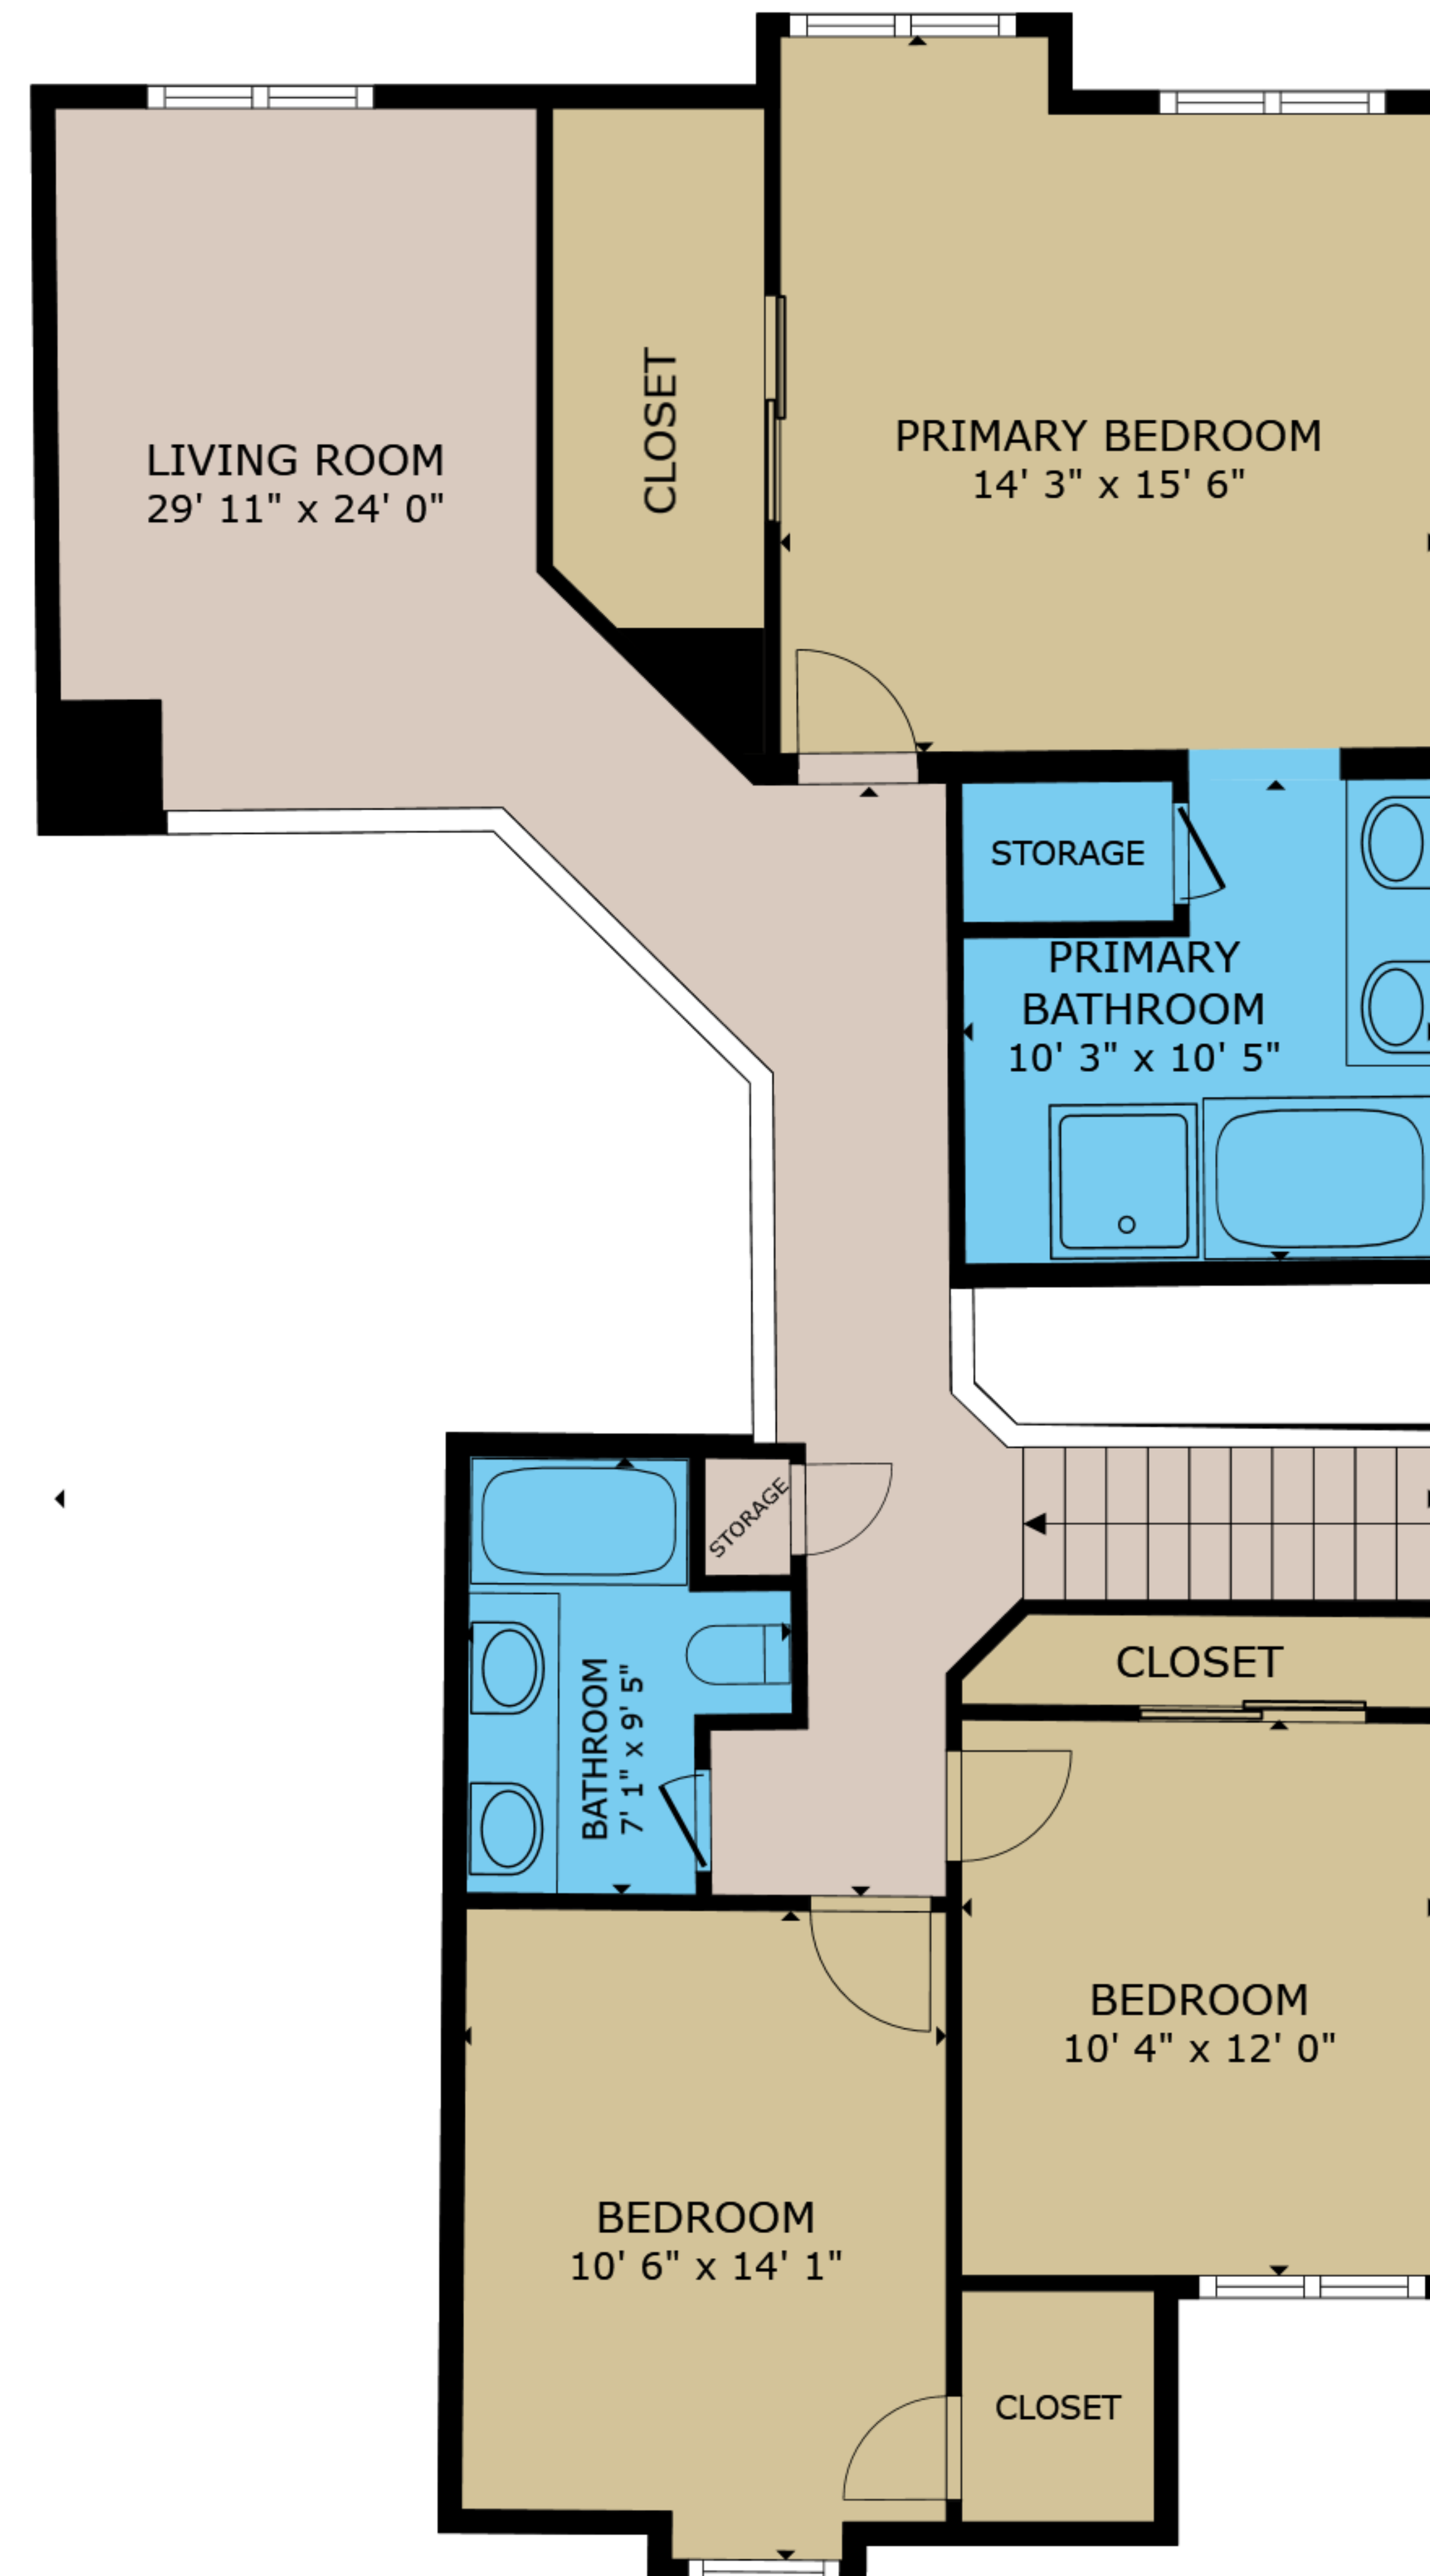

FLOOR 1

FLOOR 2

GROSS INTERNAL AREA  
 FLOOR 1 943 sq.ft. FLOOR 2 1,090 sq.ft.  
 TOTAL : 2,033 sq.ft.

SIZES AND DIMENSIONS ARE APPROXIMATE, ACTUAL MAY VARY.