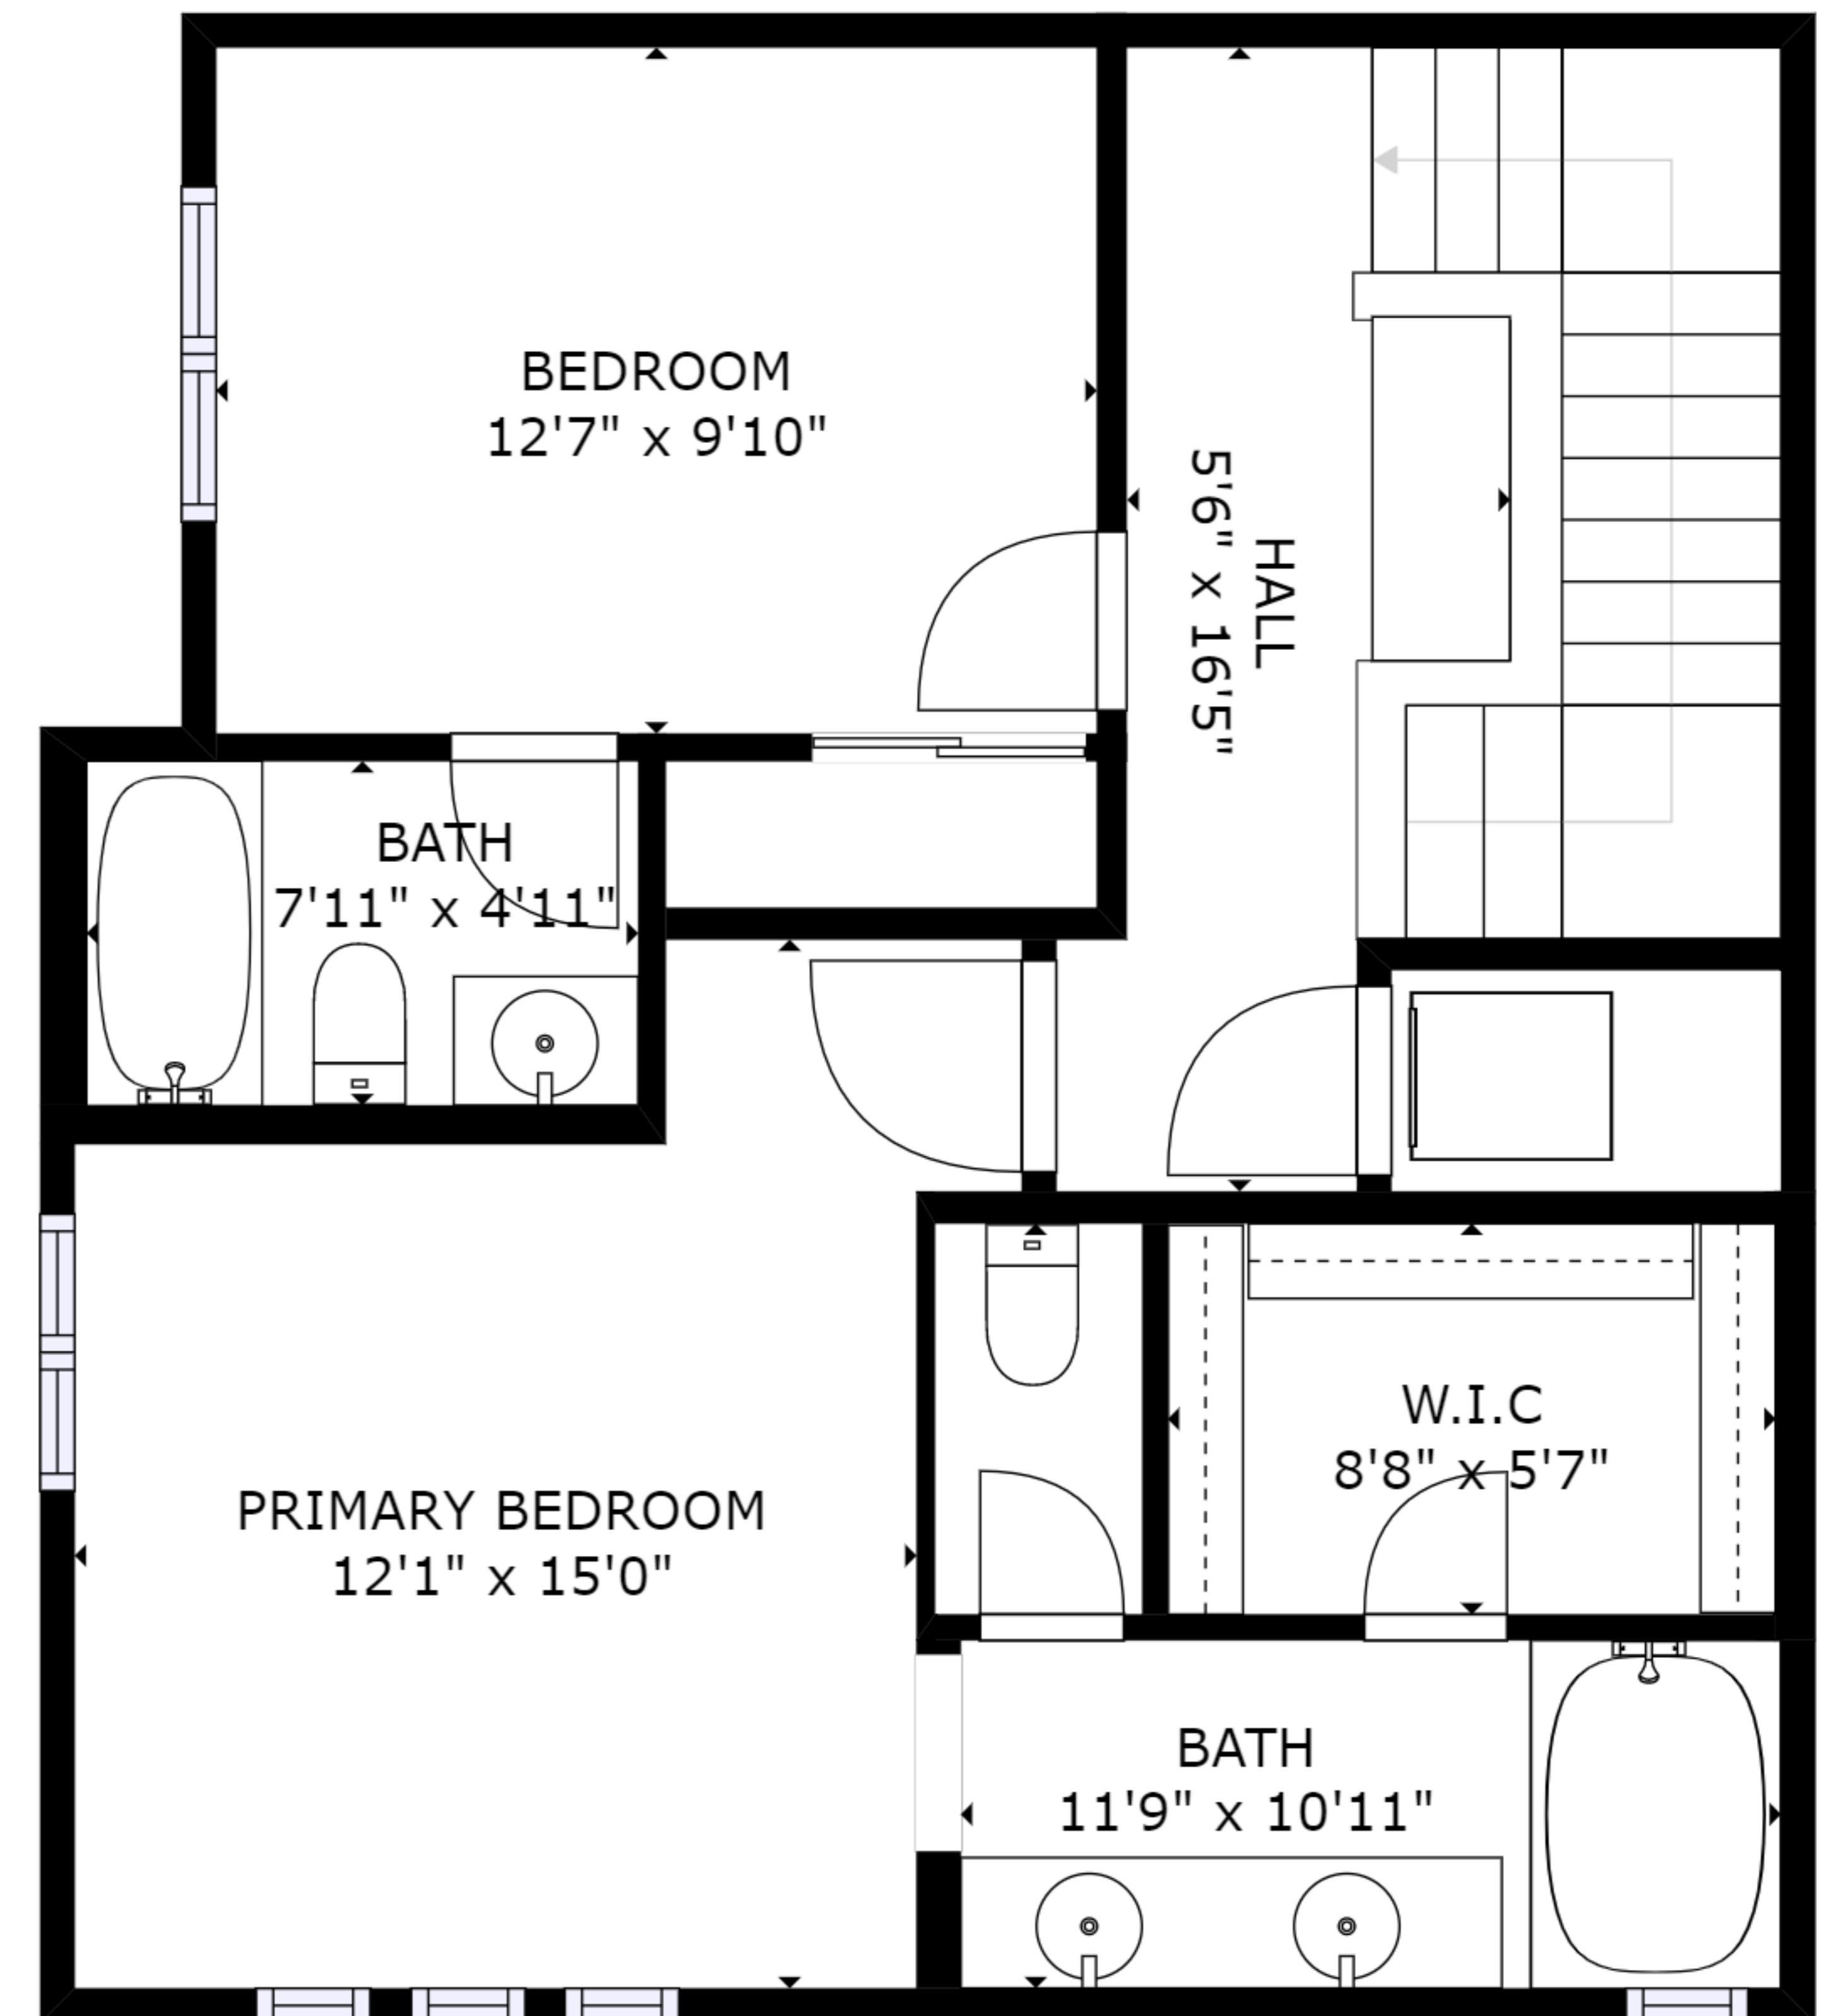

FLOOR 1

FLOOR 2

FLOOR 3

GROSS INTERNAL AREA  
 FLOOR 1: 80 sq. ft, FLOOR 2: 617 sq. ft  
 FLOOR 3: 657 sq. ft  
 TOTAL: 1354 sq. ft

SIZES AND DIMENSIONS ARE APPROXIMATE, ACTUAL MAY VARY.