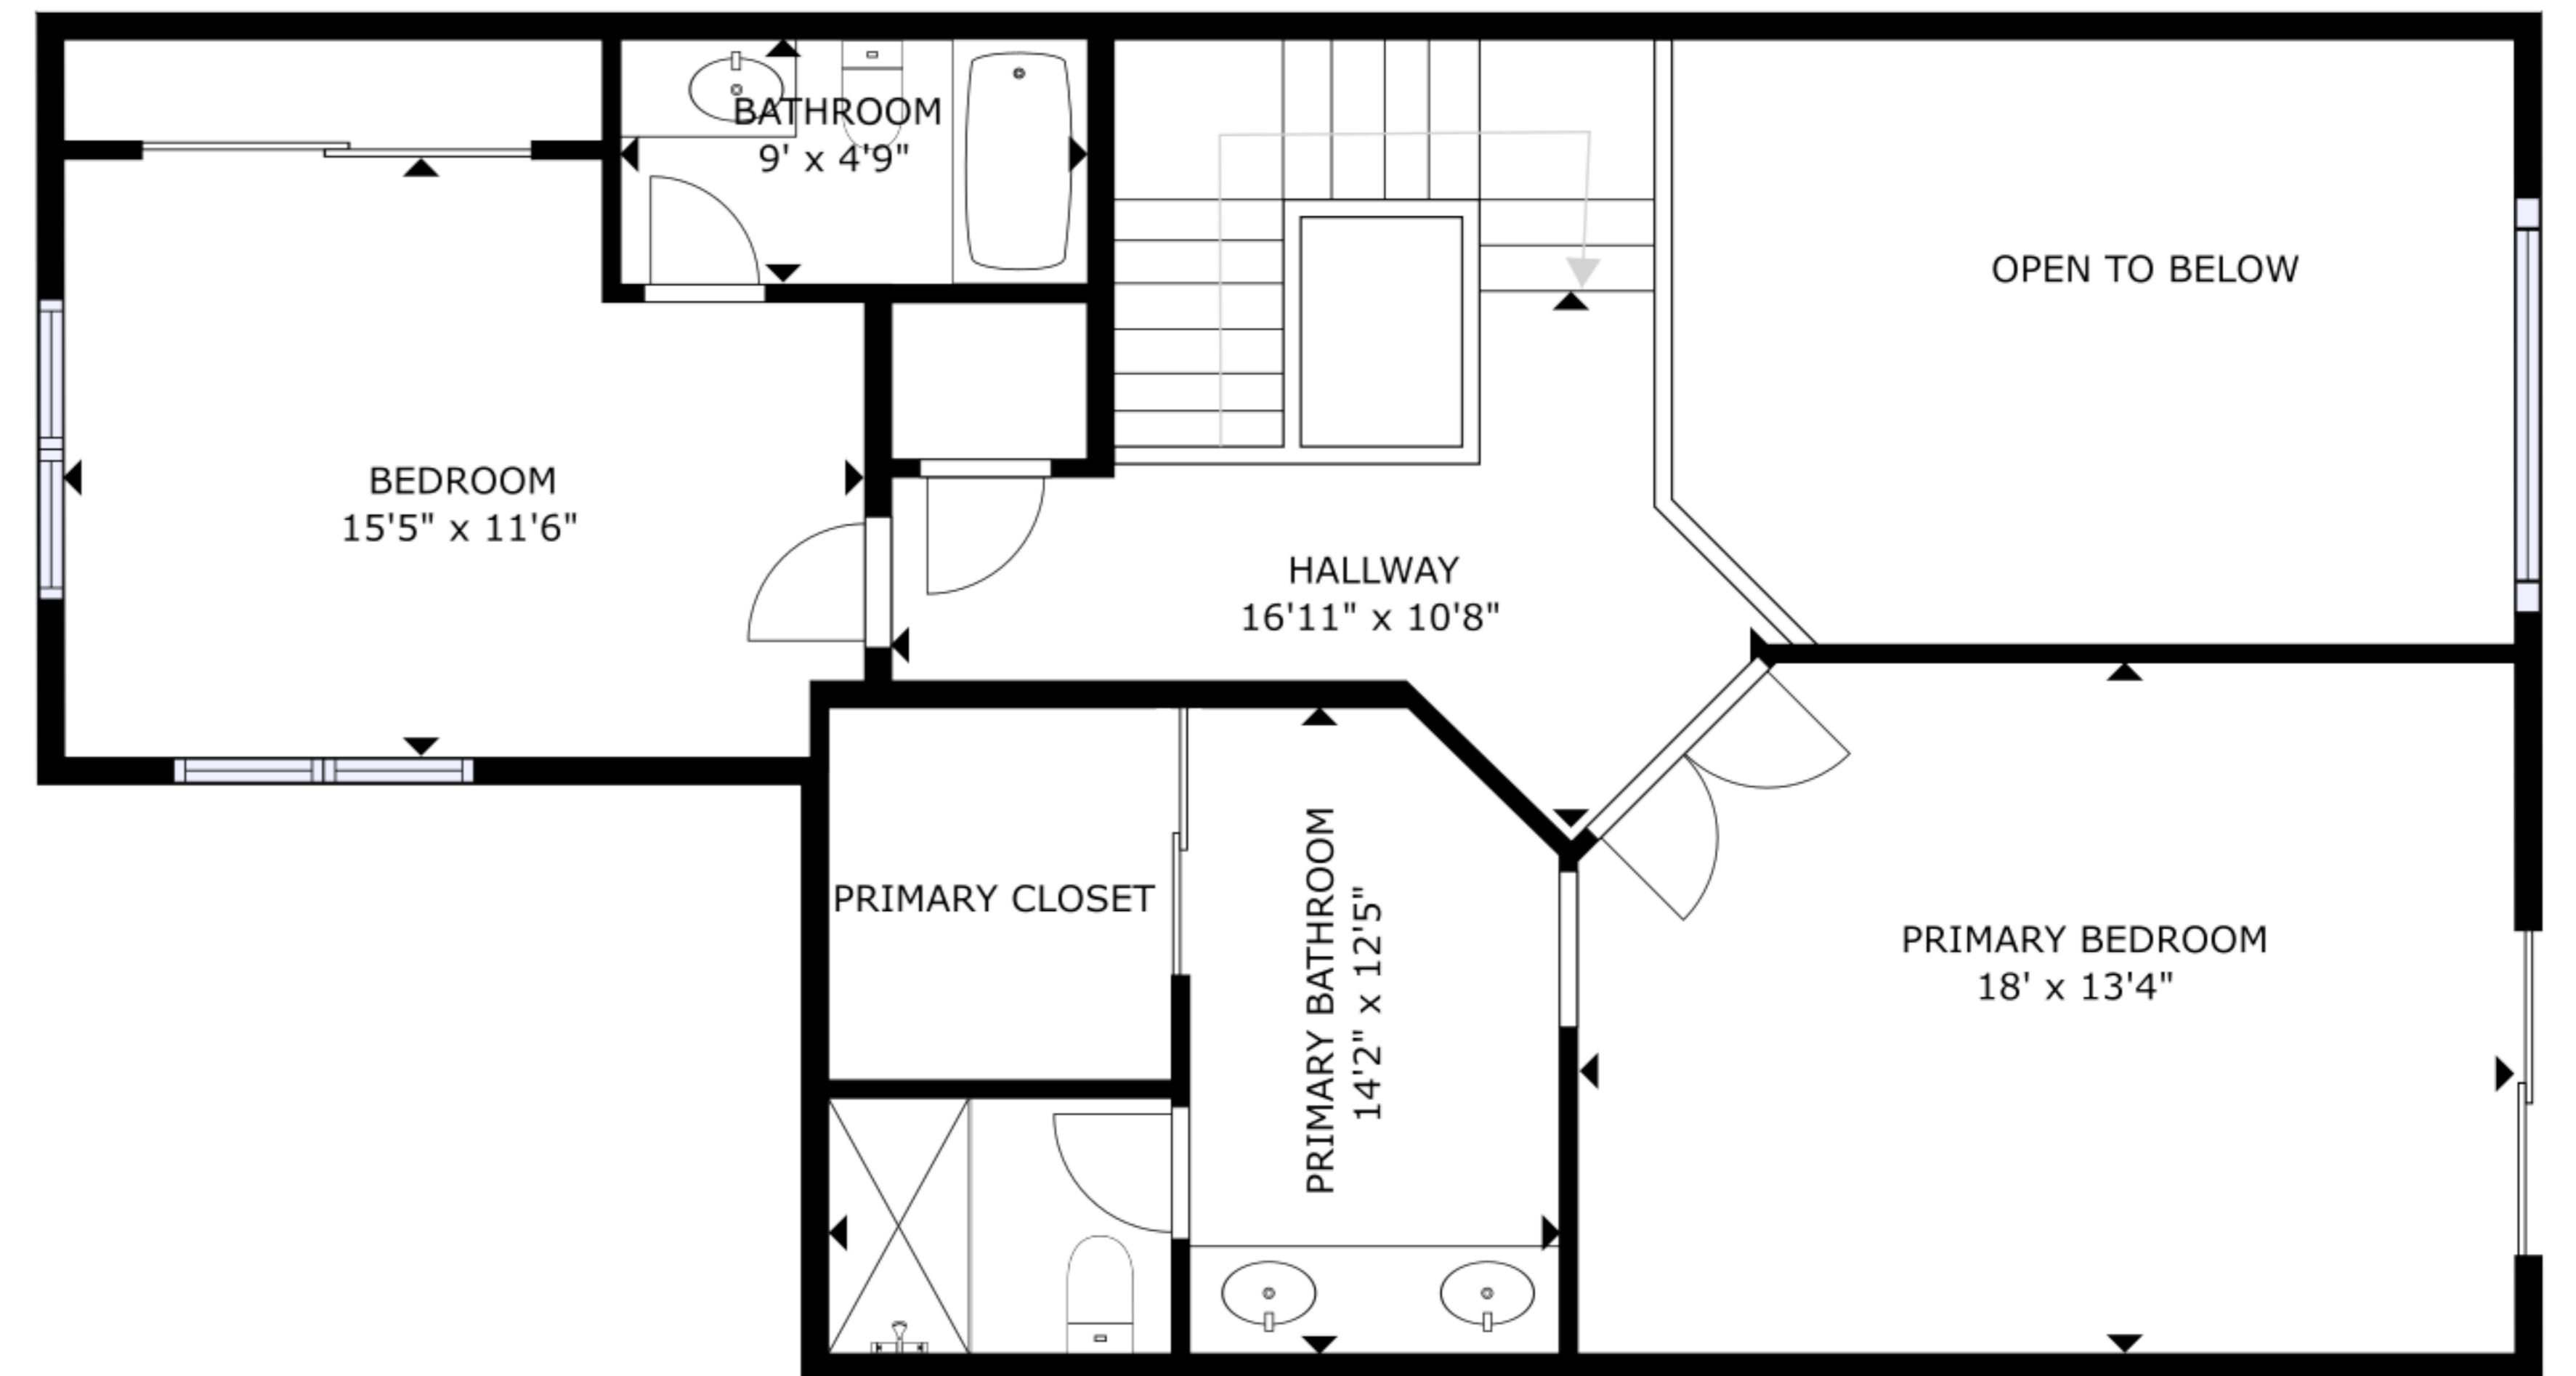

FLOOR 1

FLOOR 2

GROSS INTERNAL AREA
 FLOOR 1: 919 sq ft, FLOOR 2: 828 sq ft
 TOTAL: 1747 sq ft

SIZES AND DIMENSIONS ARE APPROXIMATE, ACTUAL MAY VARY.