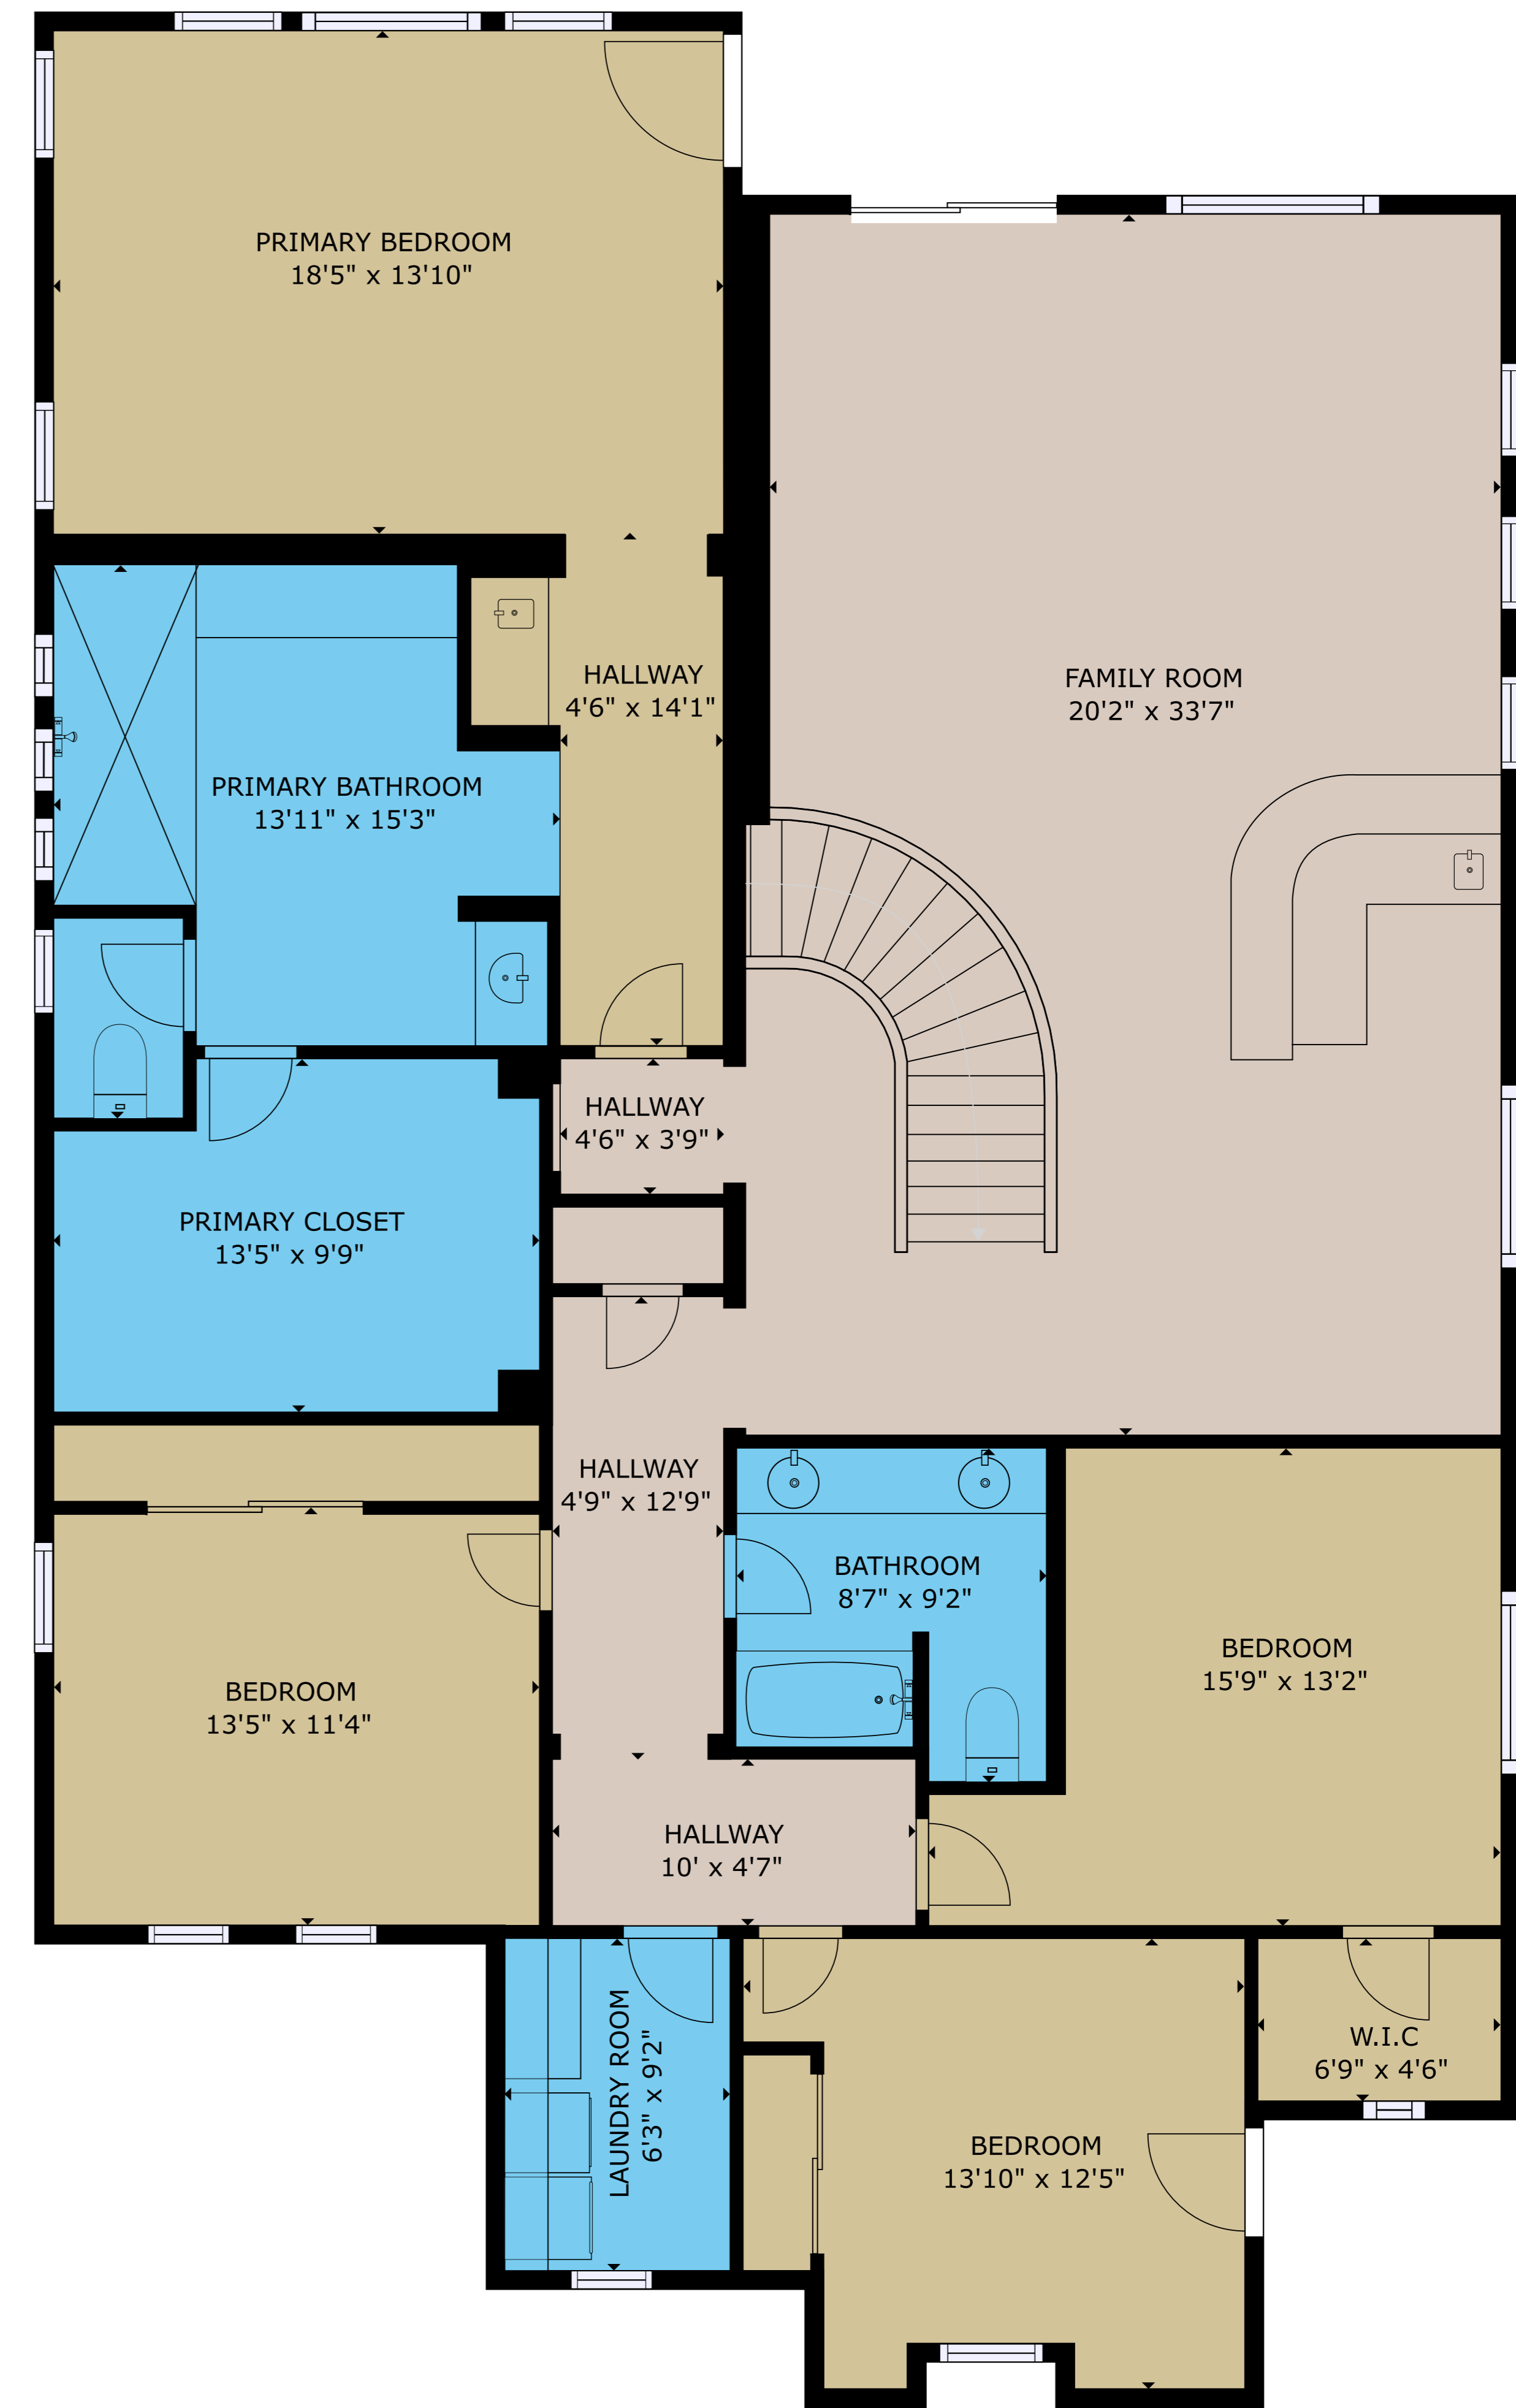

FLOOR 1

FLOOR 2

GROSS INTERNAL AREA  
 FLOOR 1: 1727 sq ft, FLOOR 2: 2228 sq ft  
 TOTAL: 3955 sq ft  
 SIZES AND DIMENSIONS ARE APPROXIMATE, ACTUAL MAY VARY.