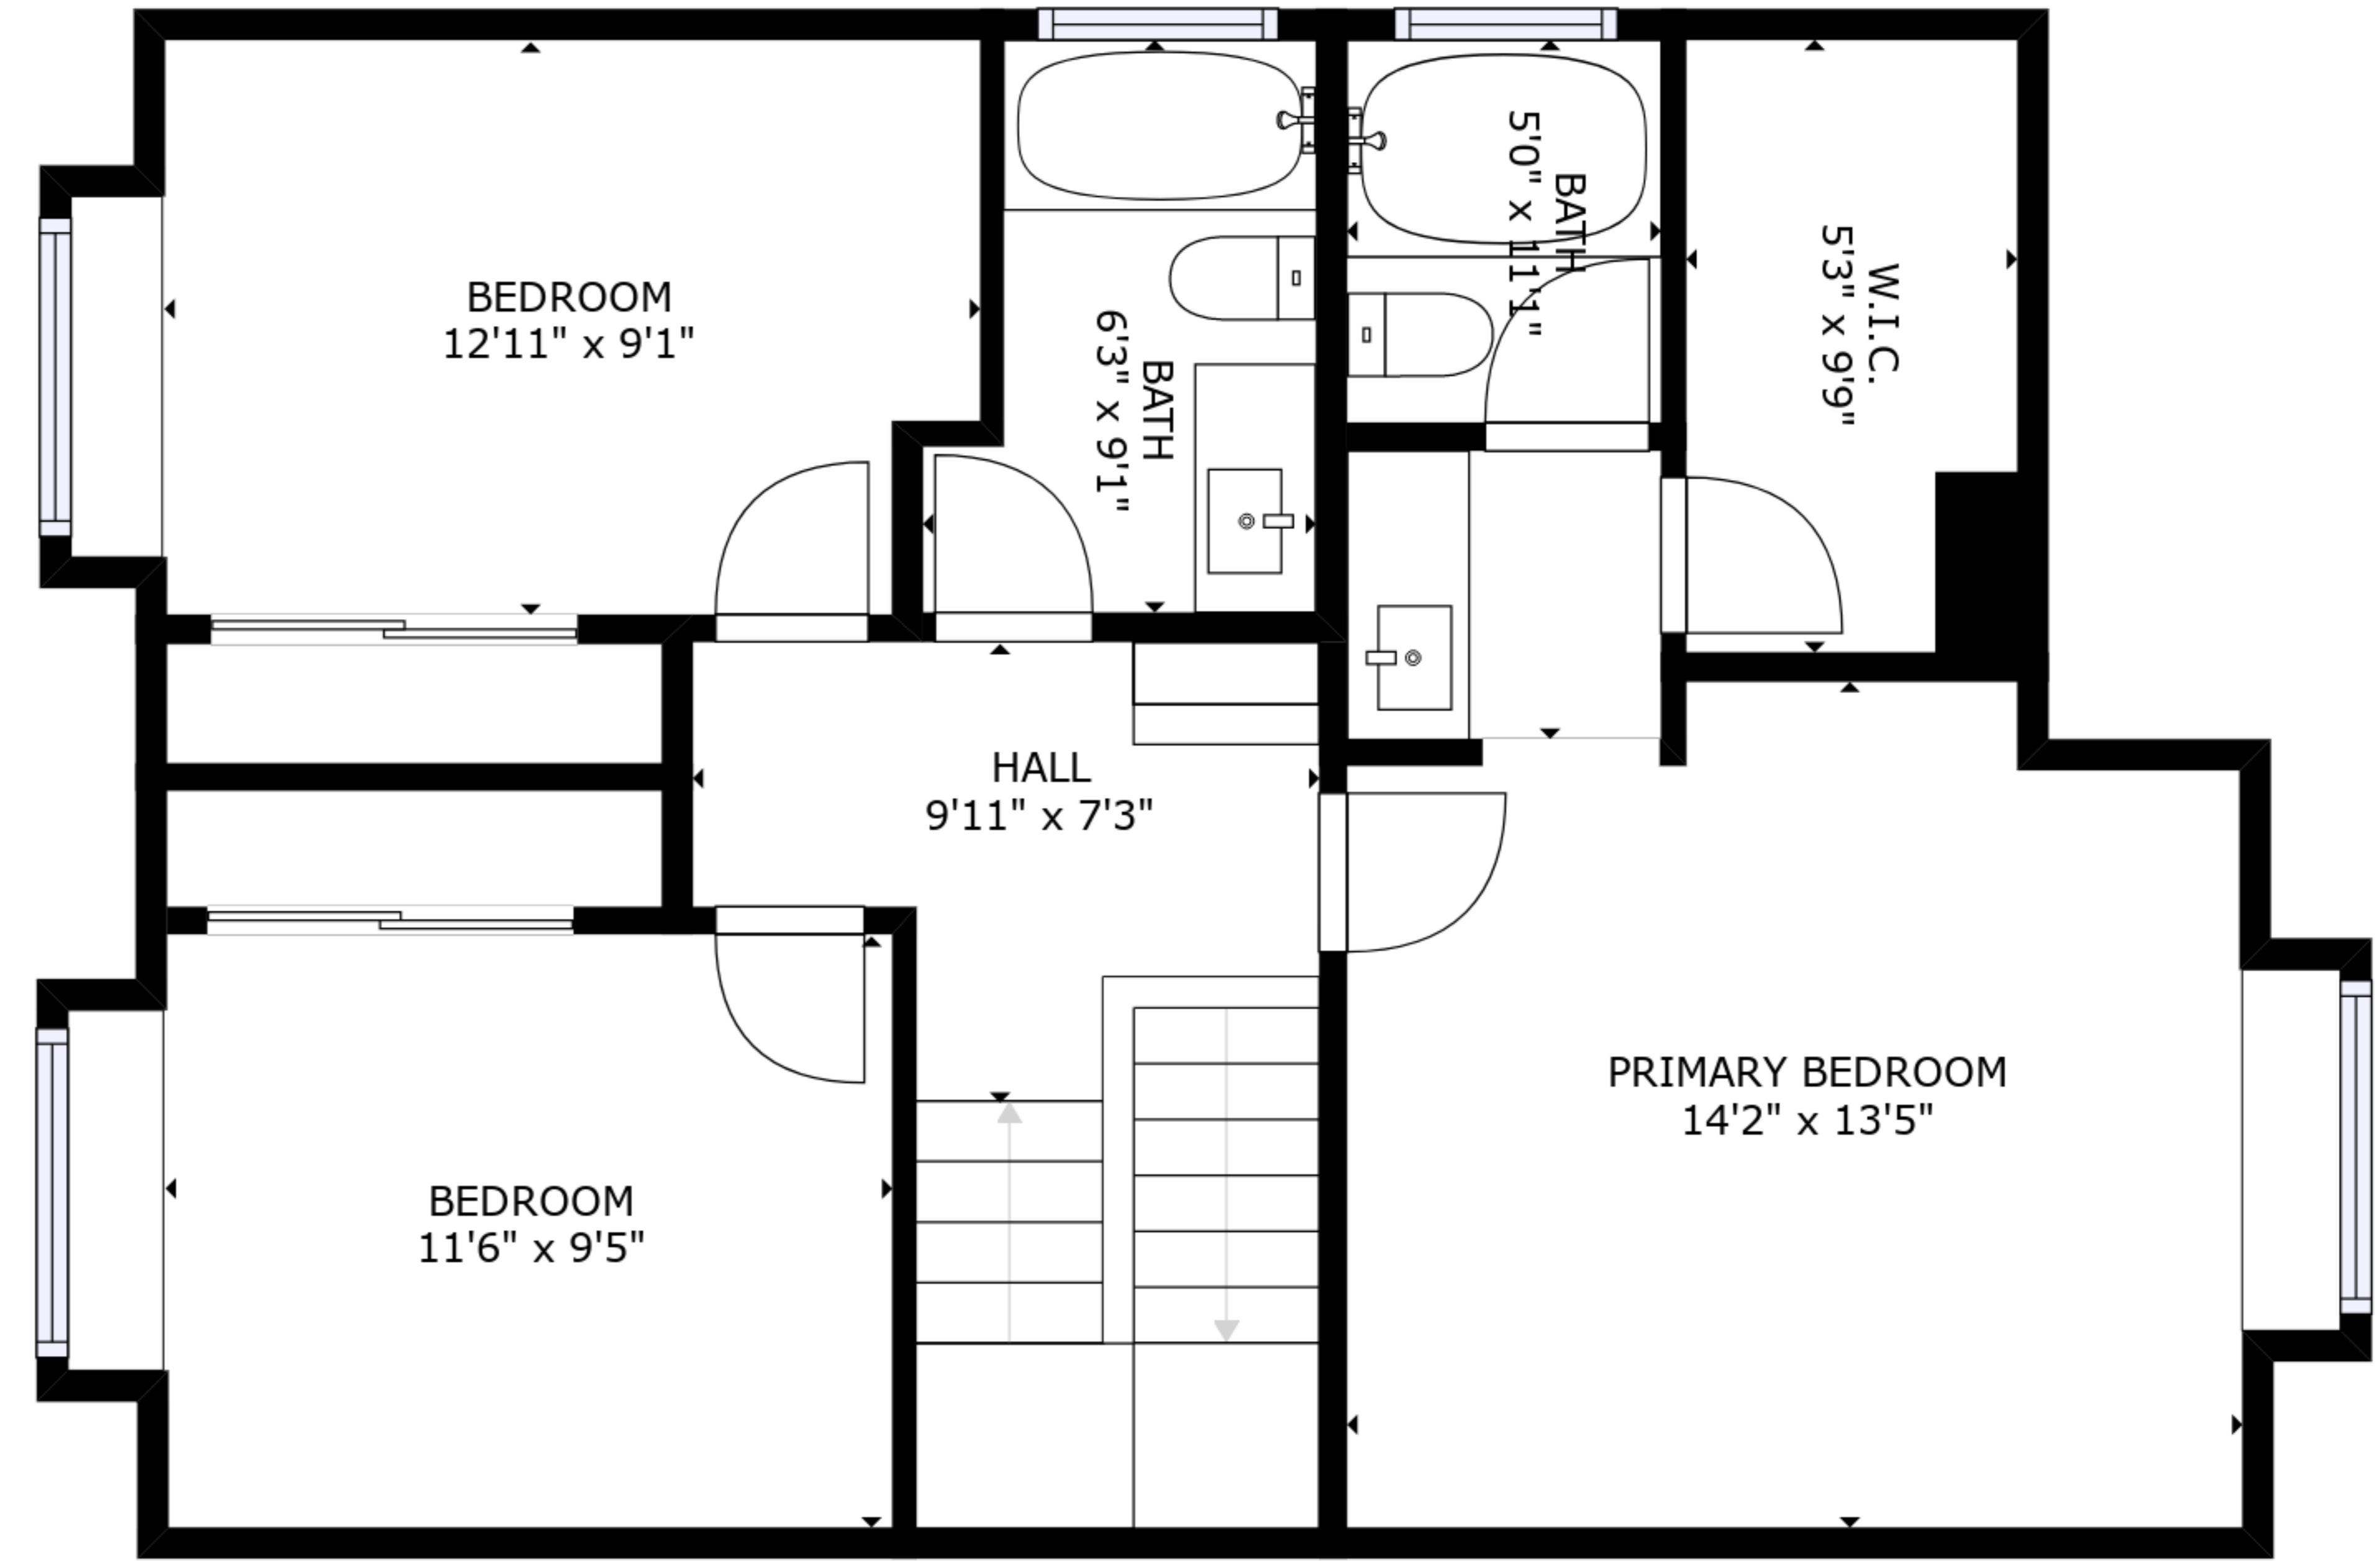

FLOOR 1

FLOOR 2

GROSS INTERNAL AREA
 FLOOR 1: 675 sq. ft, FLOOR 2: 761 sq. ft
 TOTAL: 1437 sq. ft

SIZES AND DIMENSIONS ARE APPROXIMATE, ACTUAL MAY VARY.