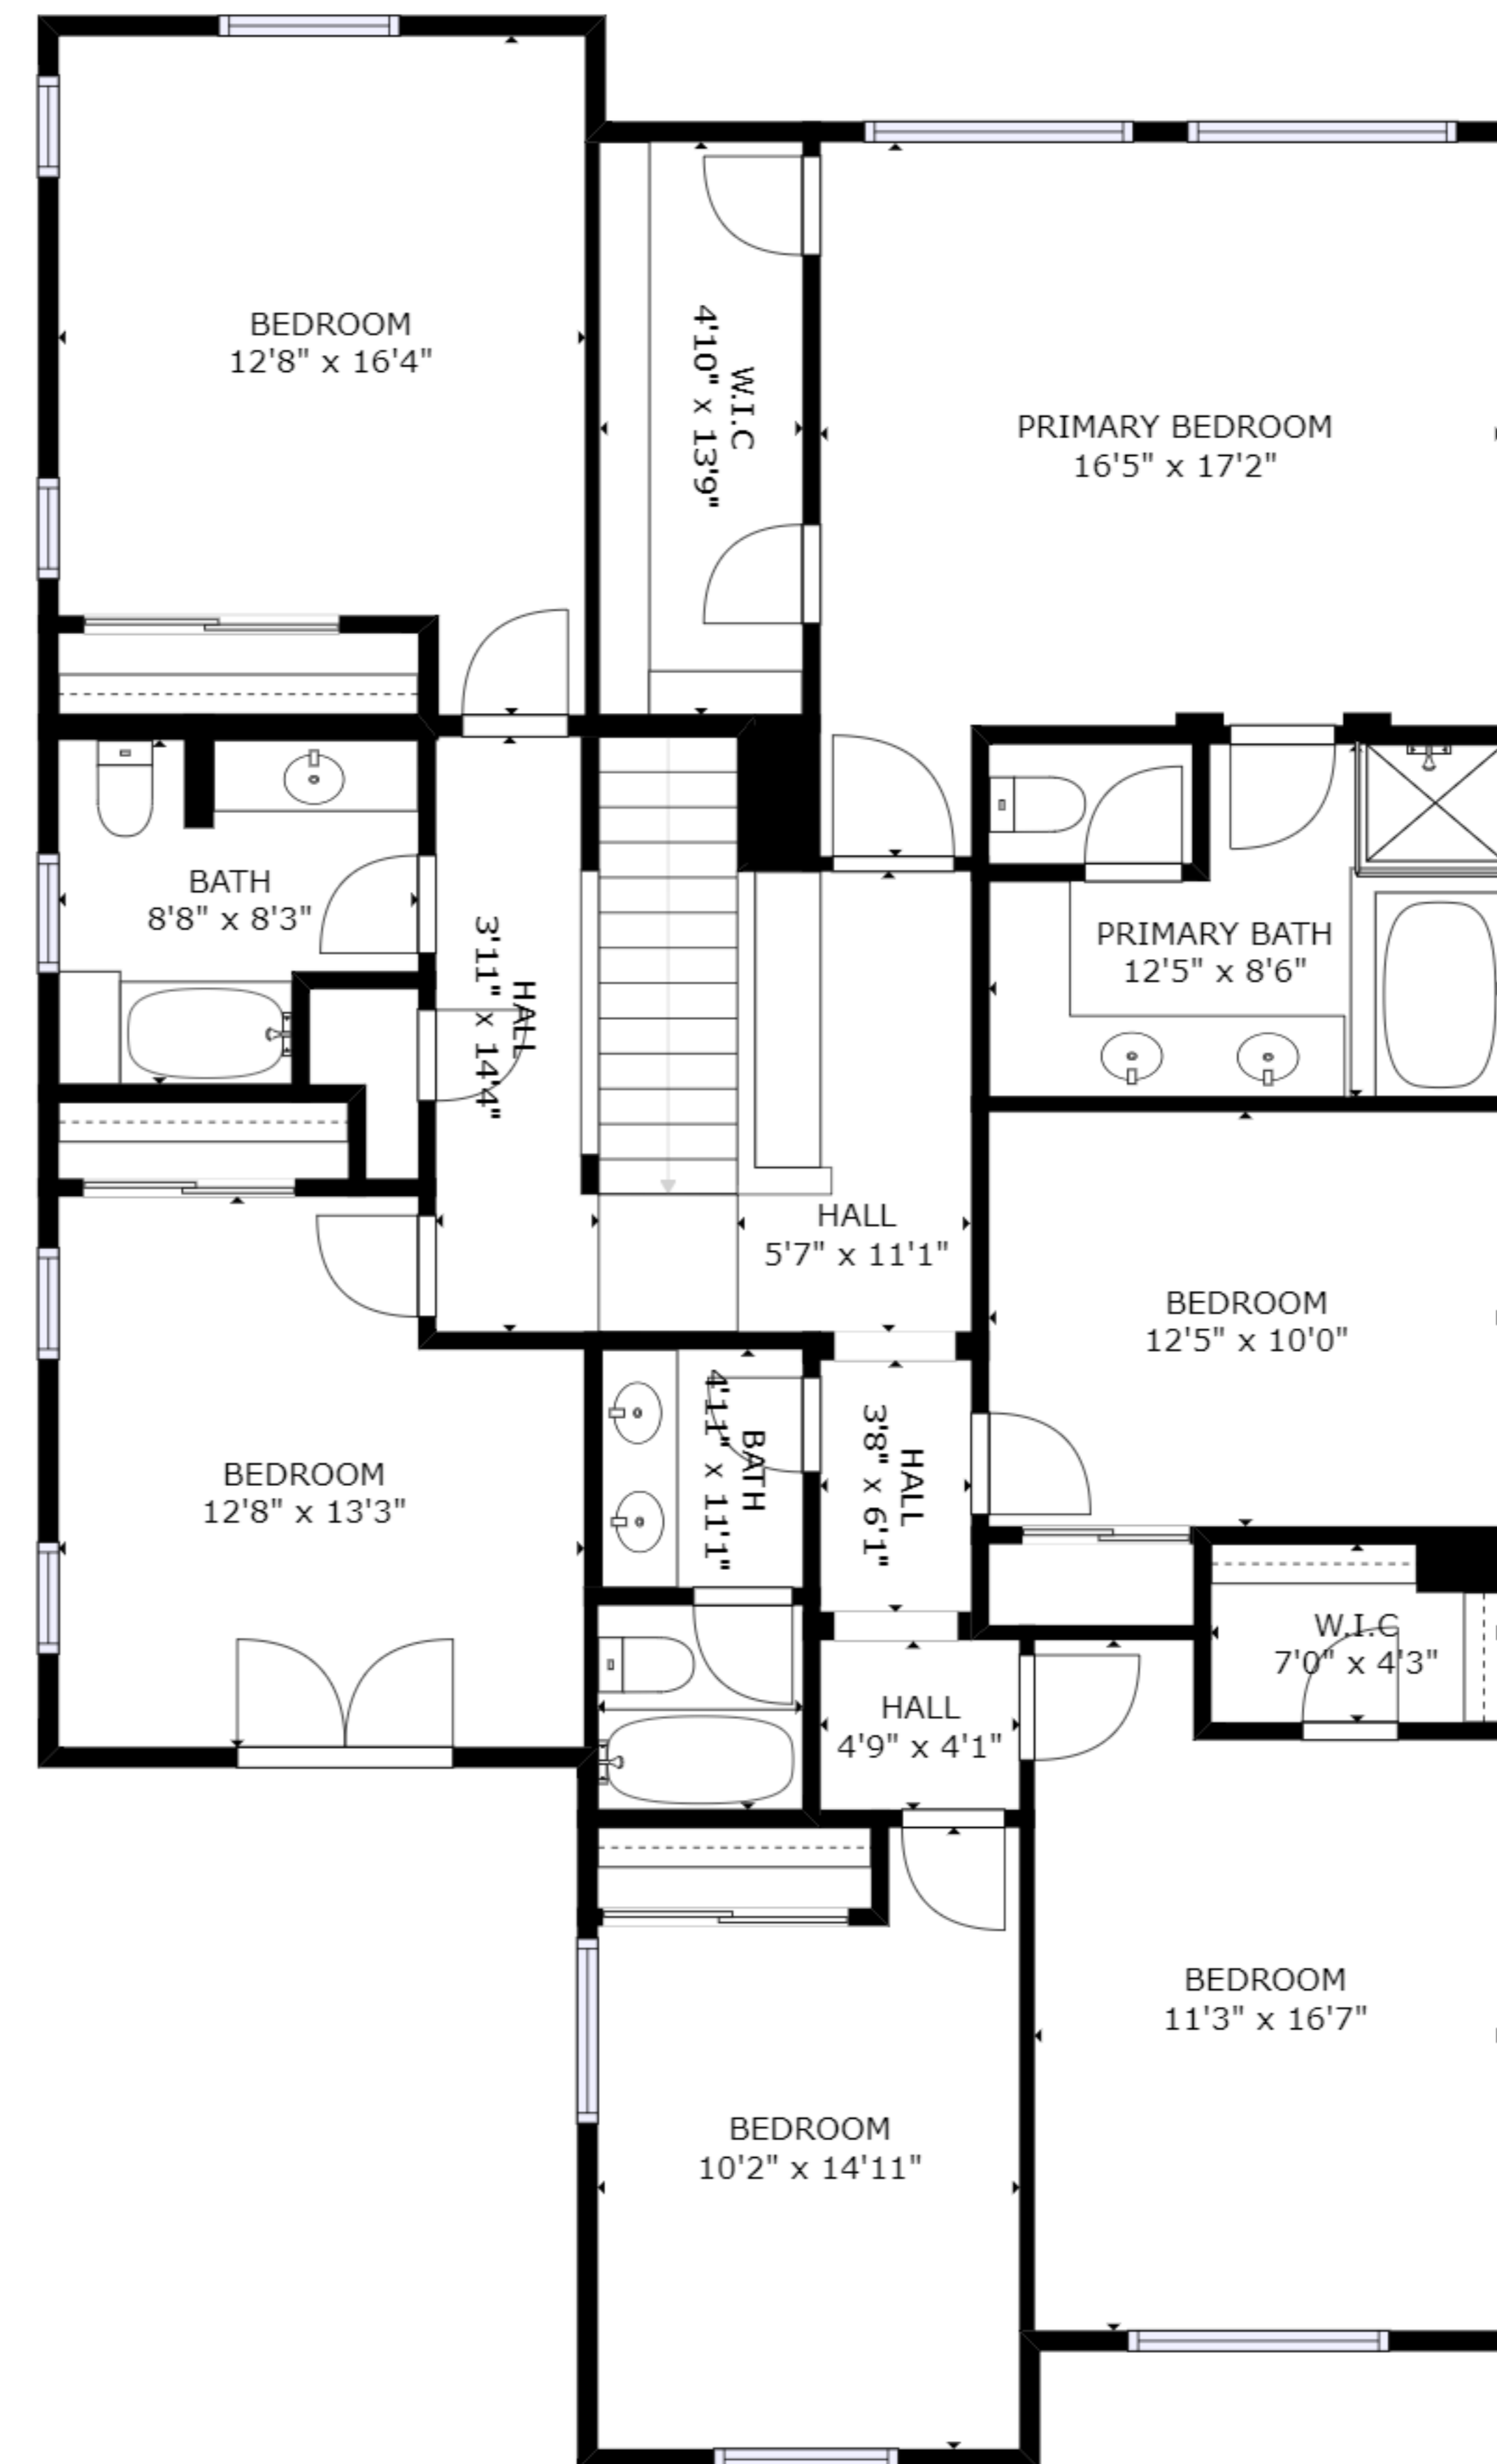

FLOOR 1

FLOOR 2

GROSS INTERNAL AREA  
 FLOOR 1: 1348 sq. ft, FLOOR 2: 1709 sq. ft  
 TOTAL: 3057 sq. ft  
 SIZES AND DIMENSIONS ARE APPROXIMATE, ACTUAL MAY VARY.