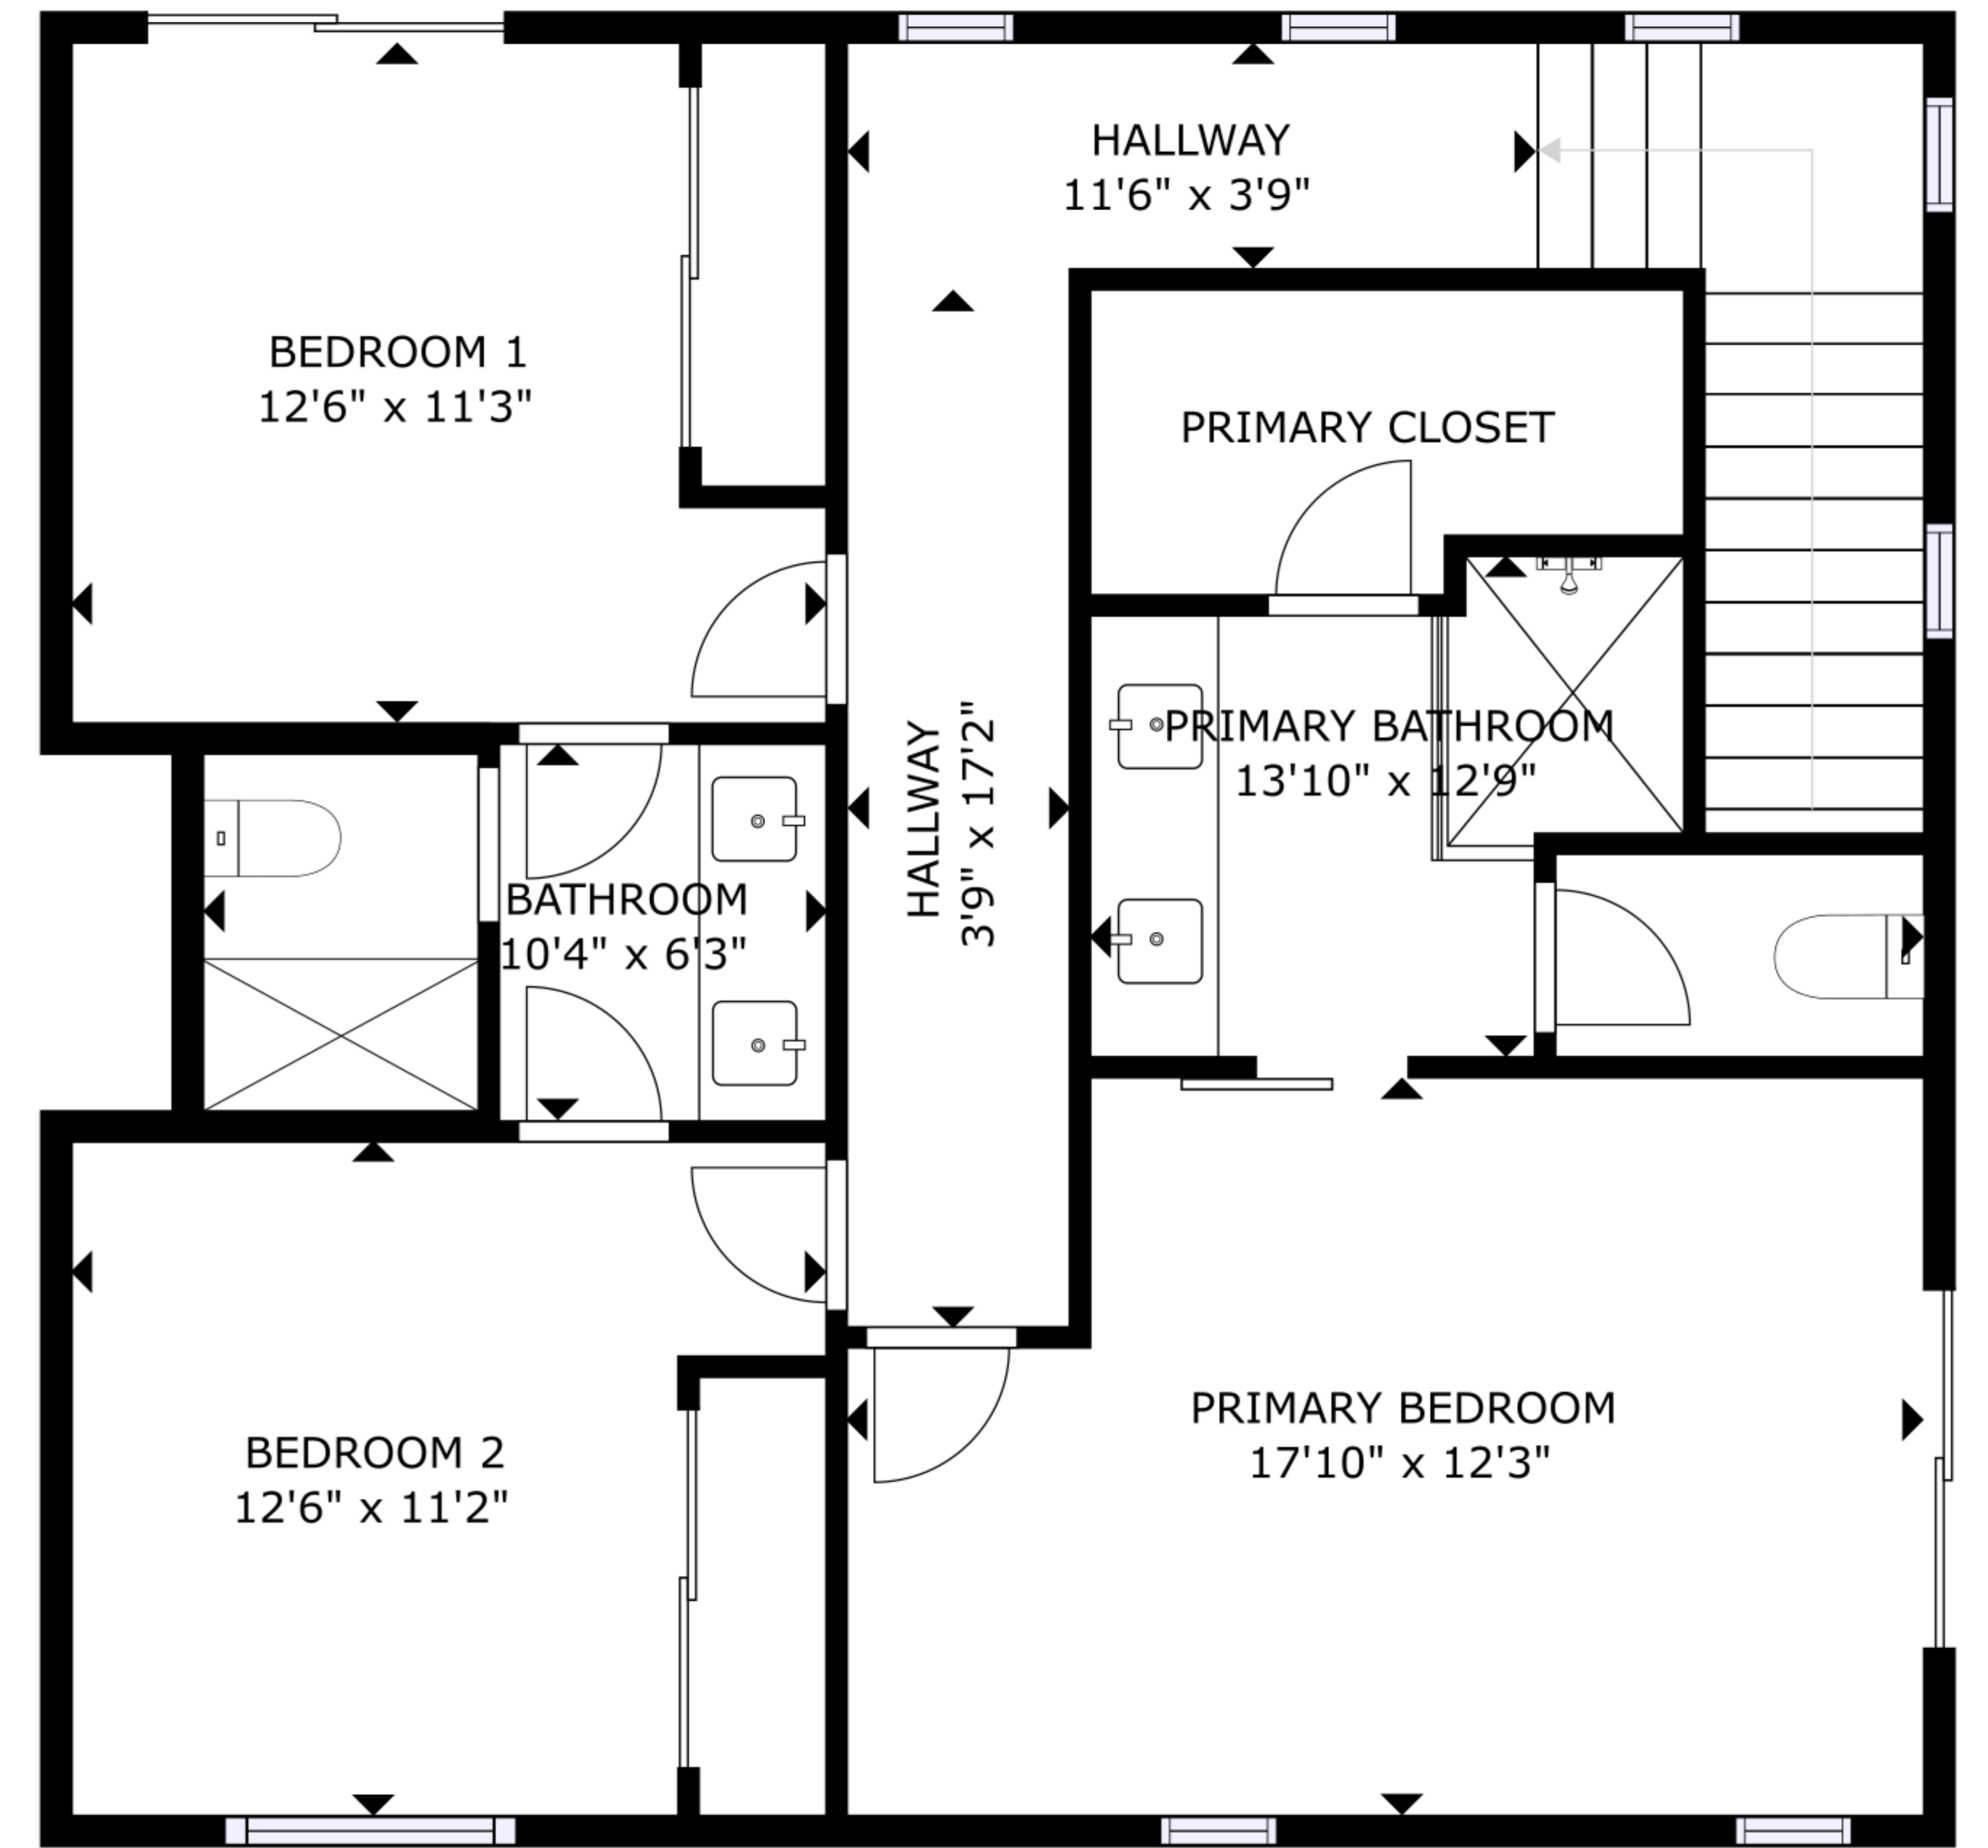

FLOOR 1

FLOOR 2

FLOOR 3

GROSS INTERNAL AREA
 FLOOR 1: 168 sq ft, FLOOR 2: 862 sq ft, FLOOR 3: 884 sq ft
 TOTAL: 1914 sq ft
 SIZES AND DIMENSIONS ARE APPROXIMATE, ACTUAL MAY VARY.