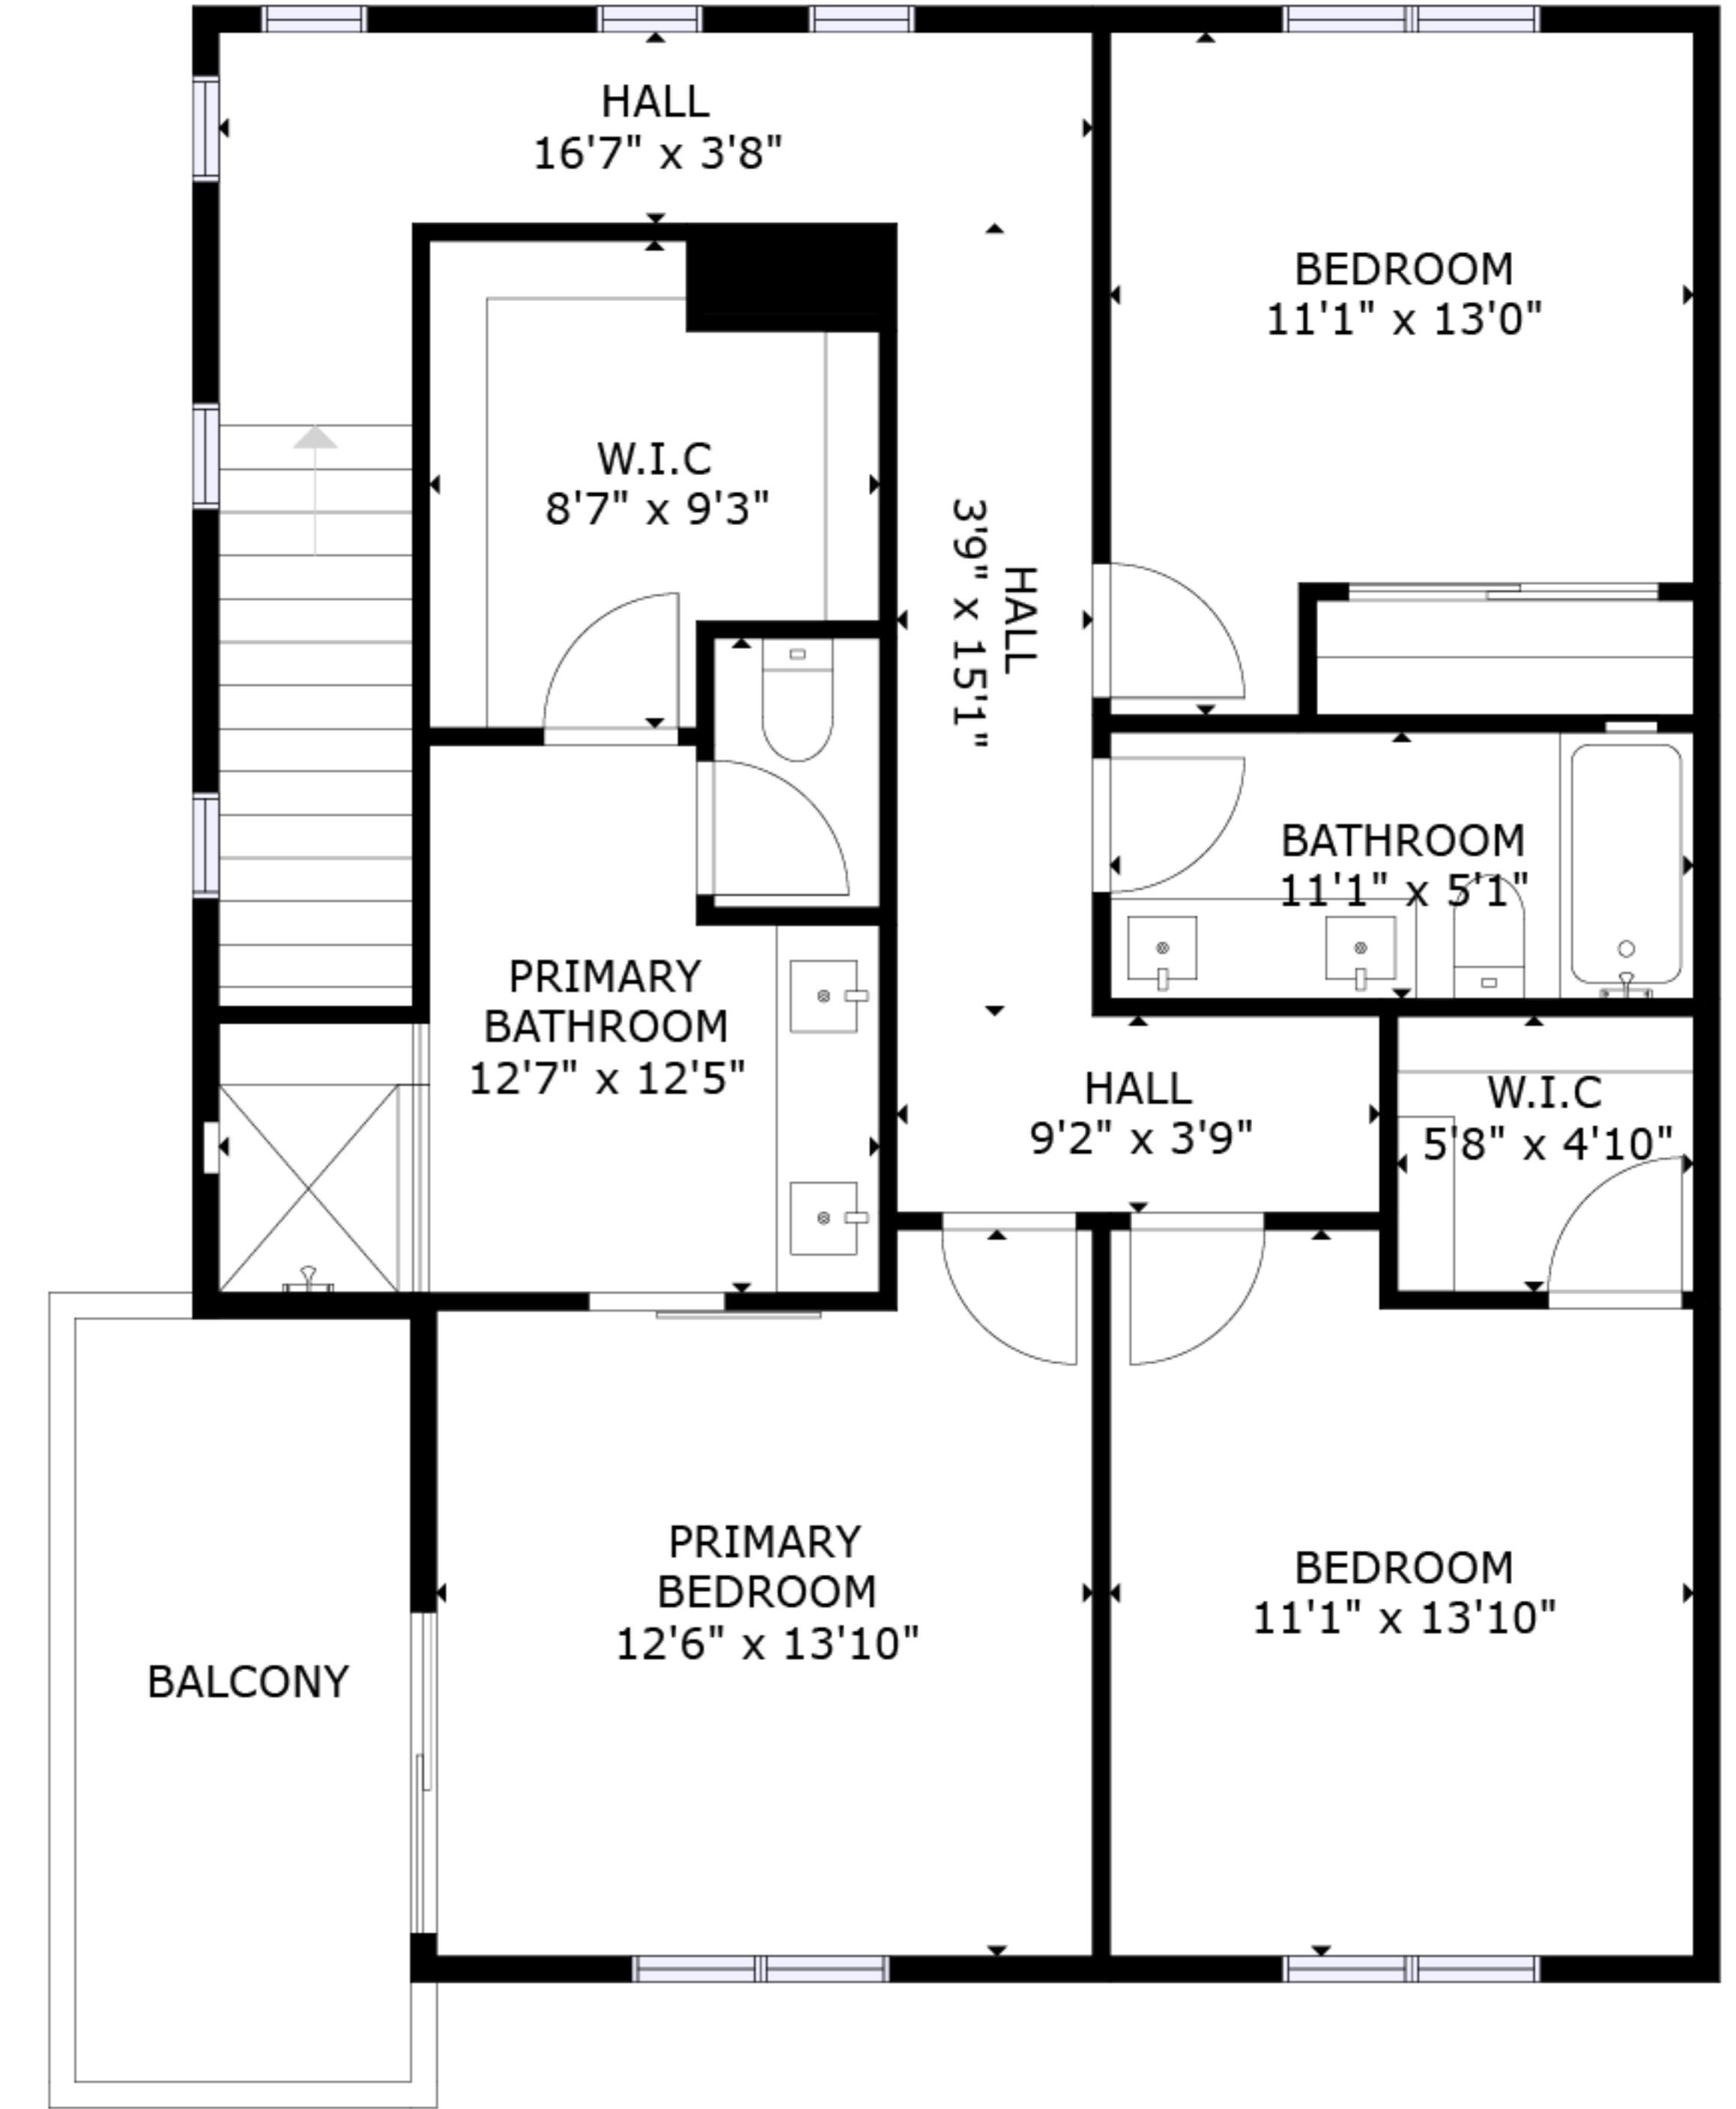

FLOOR 1

FLOOR 2

FLOOR 3

GROSS INTERNAL AREA
 FLOOR 2: 941 sq.ft, FLOOR 3: 966 sq.ft
 TOTAL: 1907 sq.ft

SIZES AND DIMENSIONS ARE APPROXIMATE, ACTUAL MAY VARY.