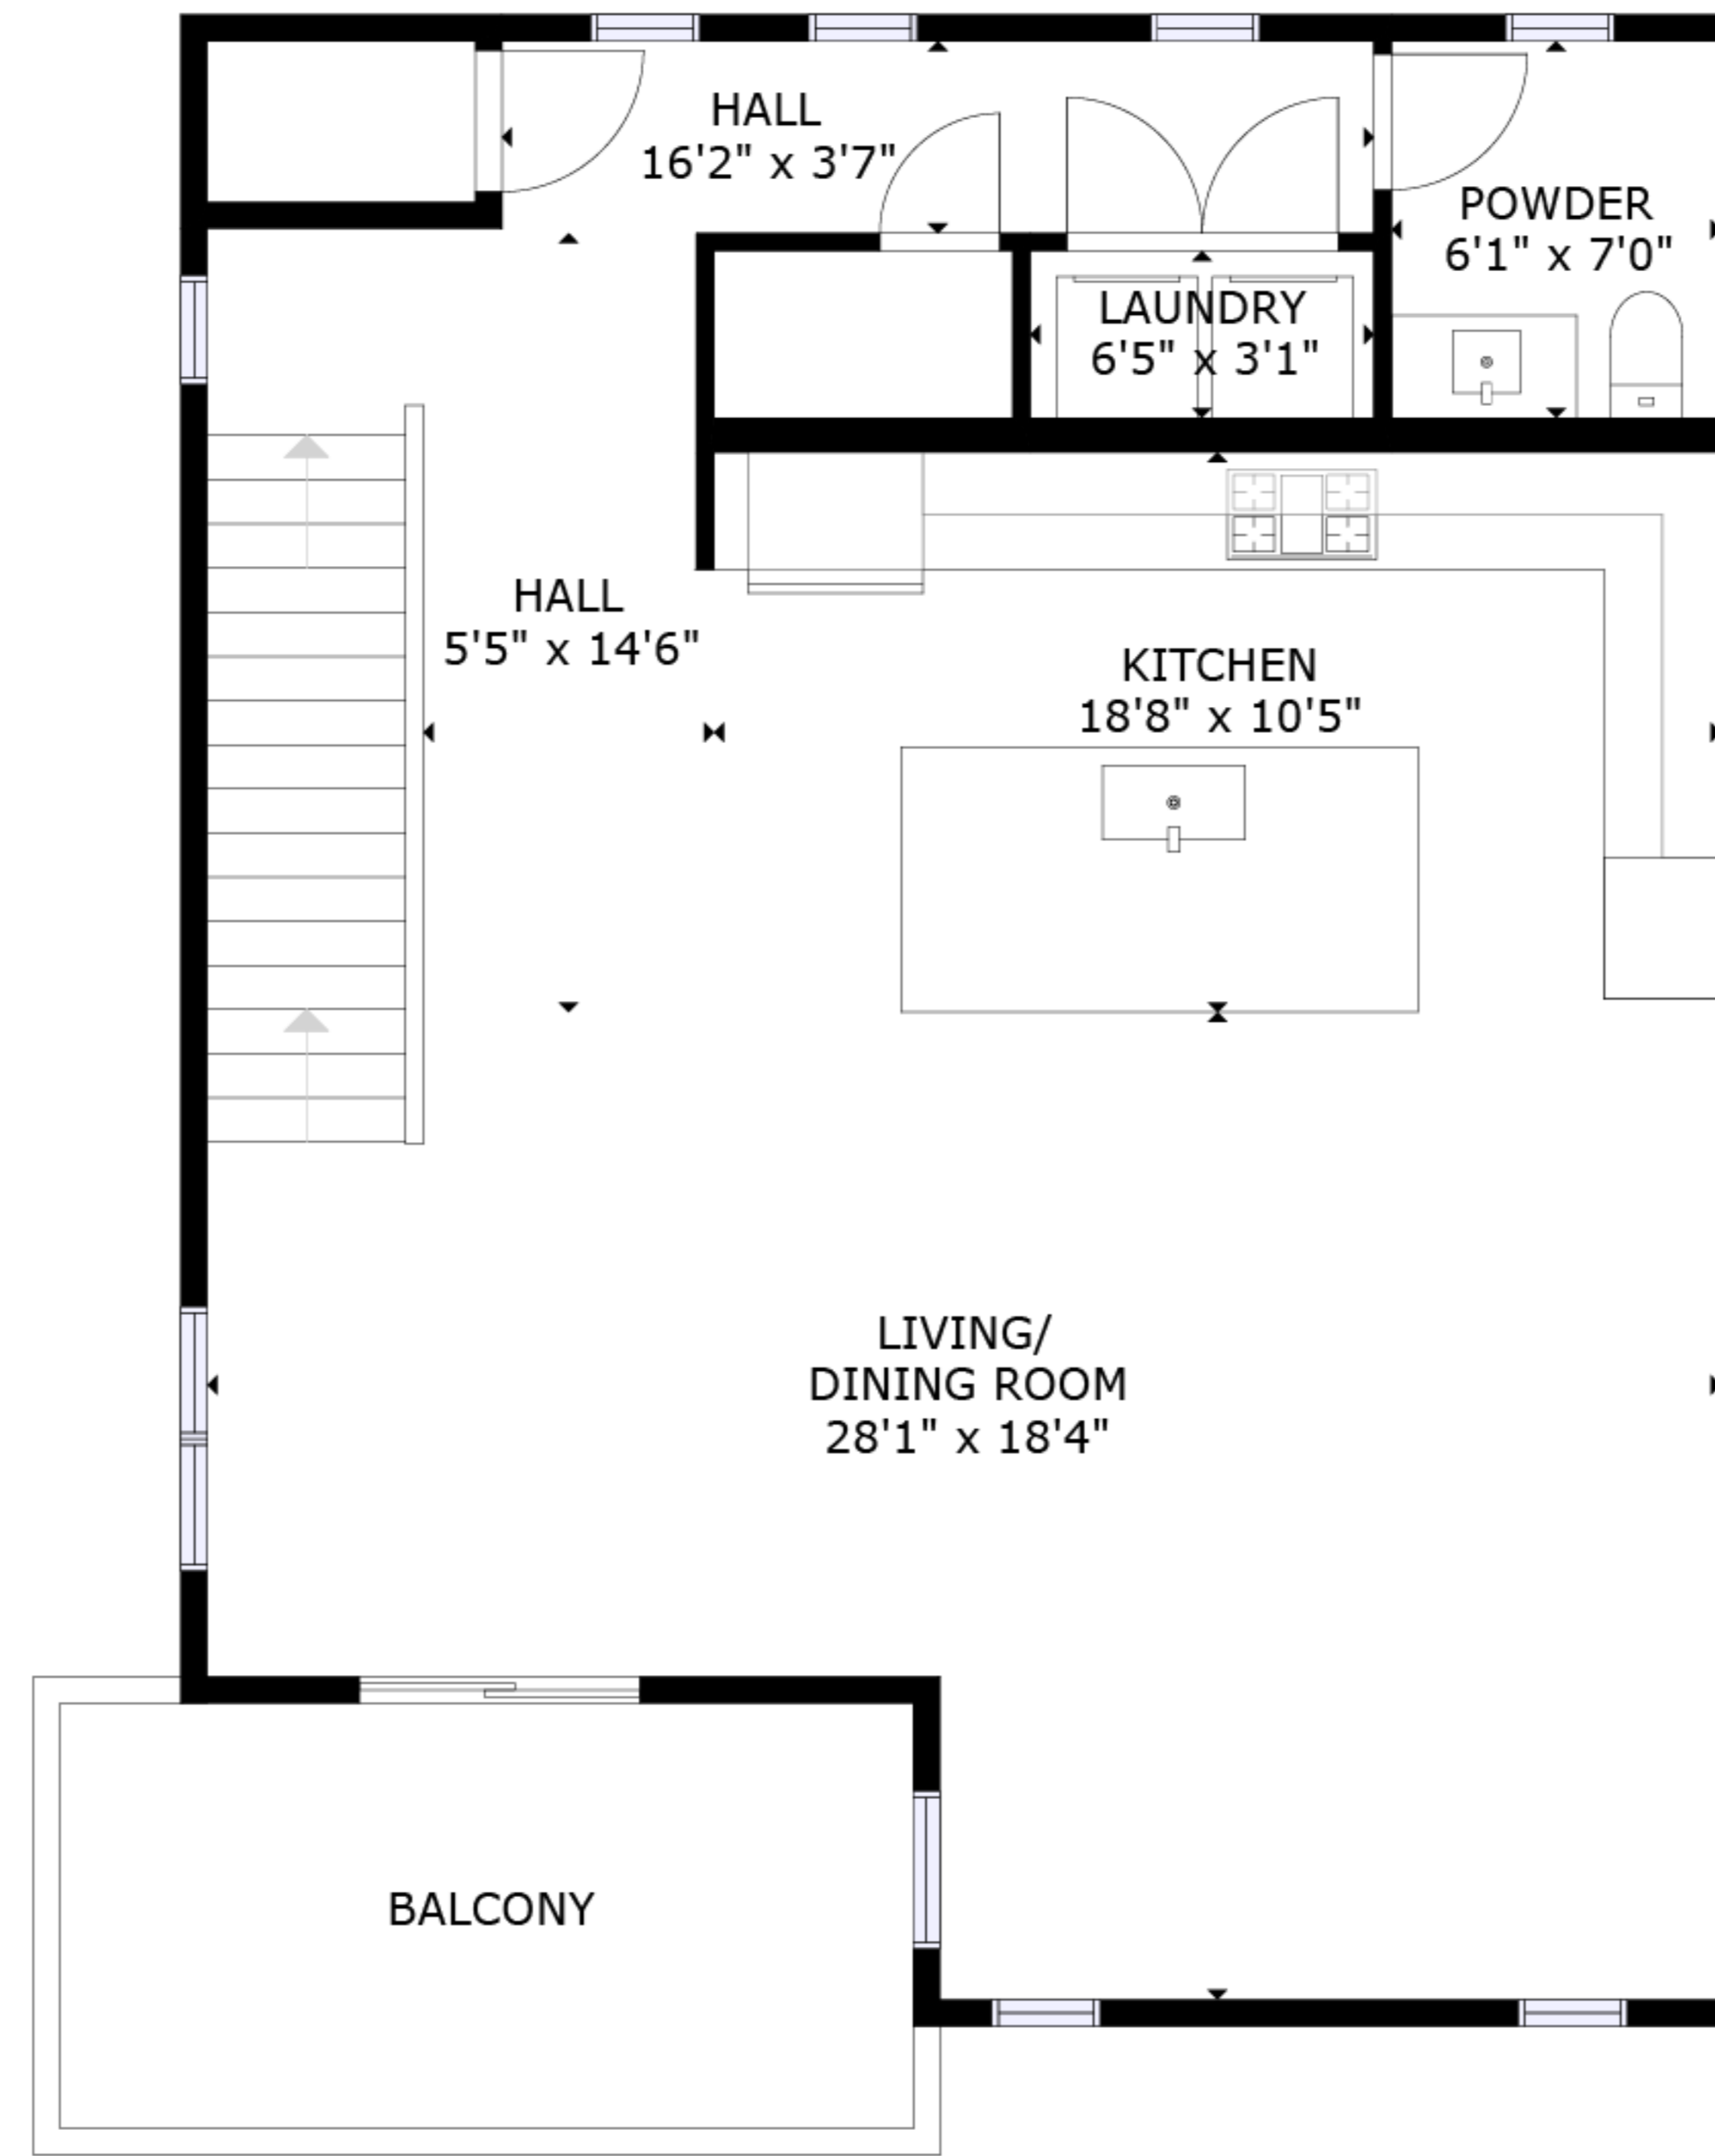

FLOOR 1

FLOOR 2

FLOOR 3

GROSS INTERNAL AREA
 FLOOR 2: 941 sq.ft, FLOOR 3: 966 sq.ft
 TOTAL: 1907 sq.ft

SIZES AND DIMENSIONS ARE APPROXIMATE, ACTUAL MAY VARY.