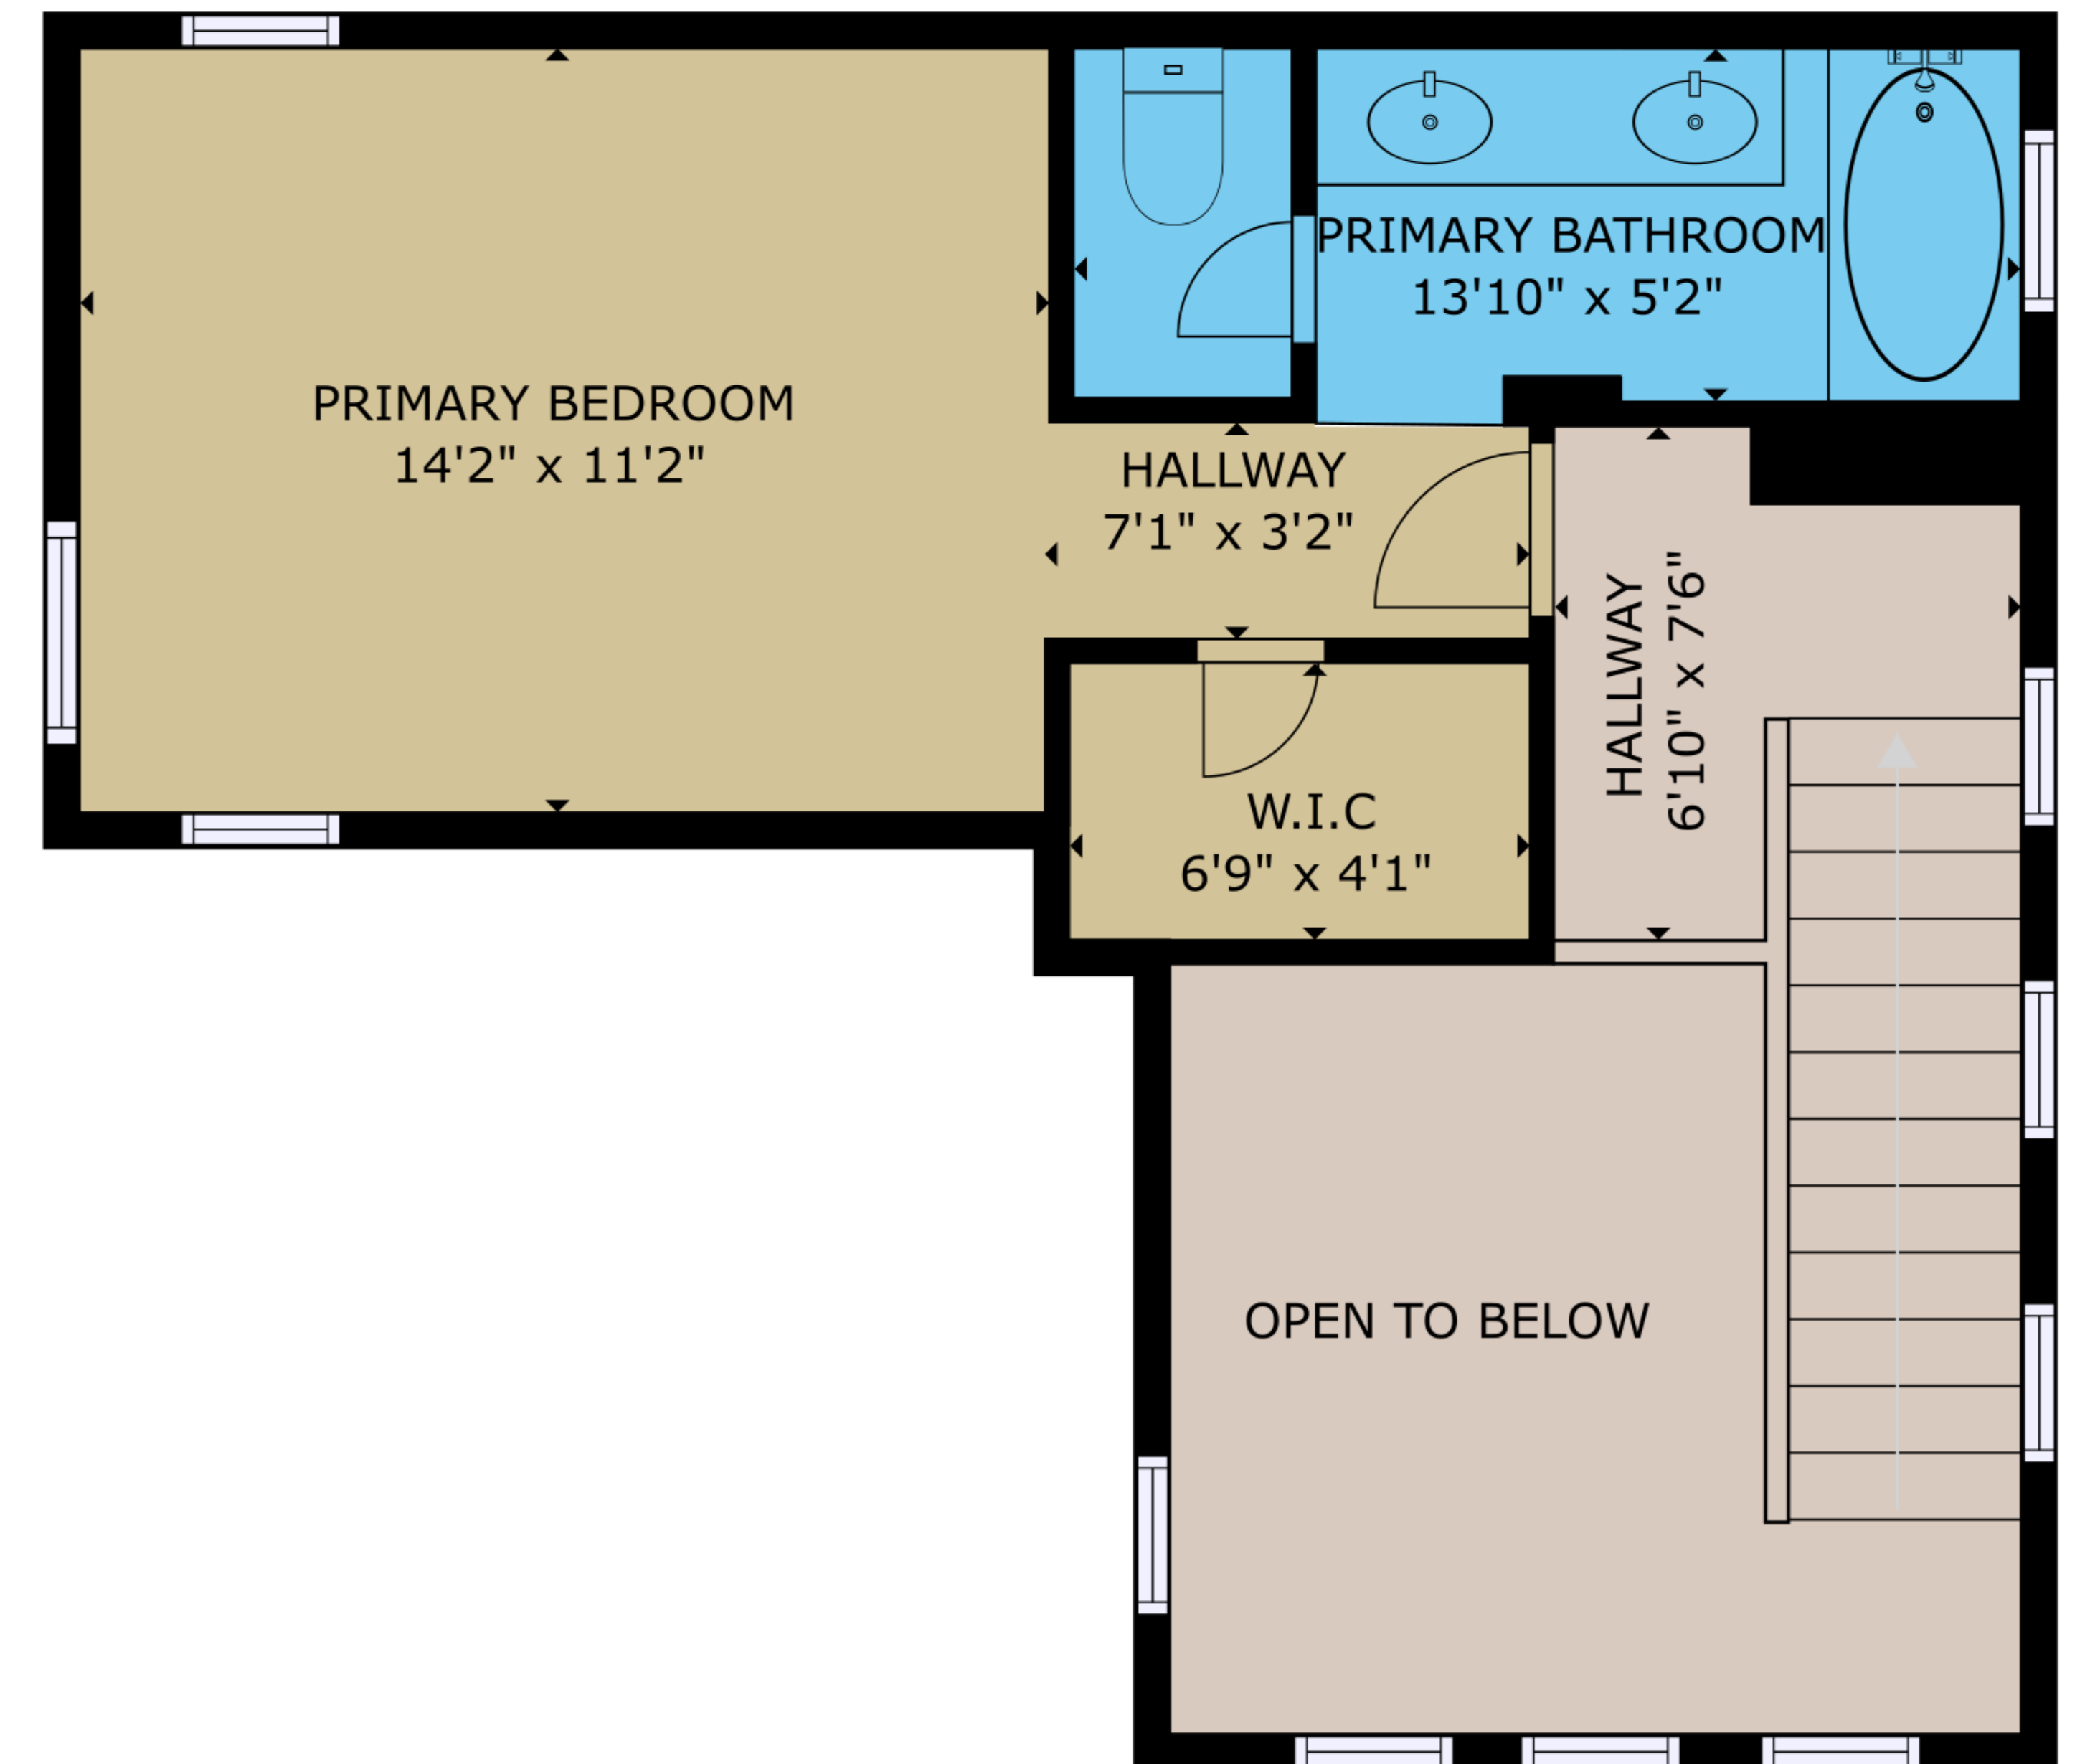

FLOOR 1

FLOOR 2

FLOOR 3

GROSS INTERNAL AREA
 FLOOR 1: 76 sq ft, FLOOR 2: 888 sq ft, FLOOR 3: 371 sq ft
 TOTAL: 1335 sq ft
 SIZES AND DIMENSIONS ARE APPROXIMATE, ACTUAL MAY VARY.