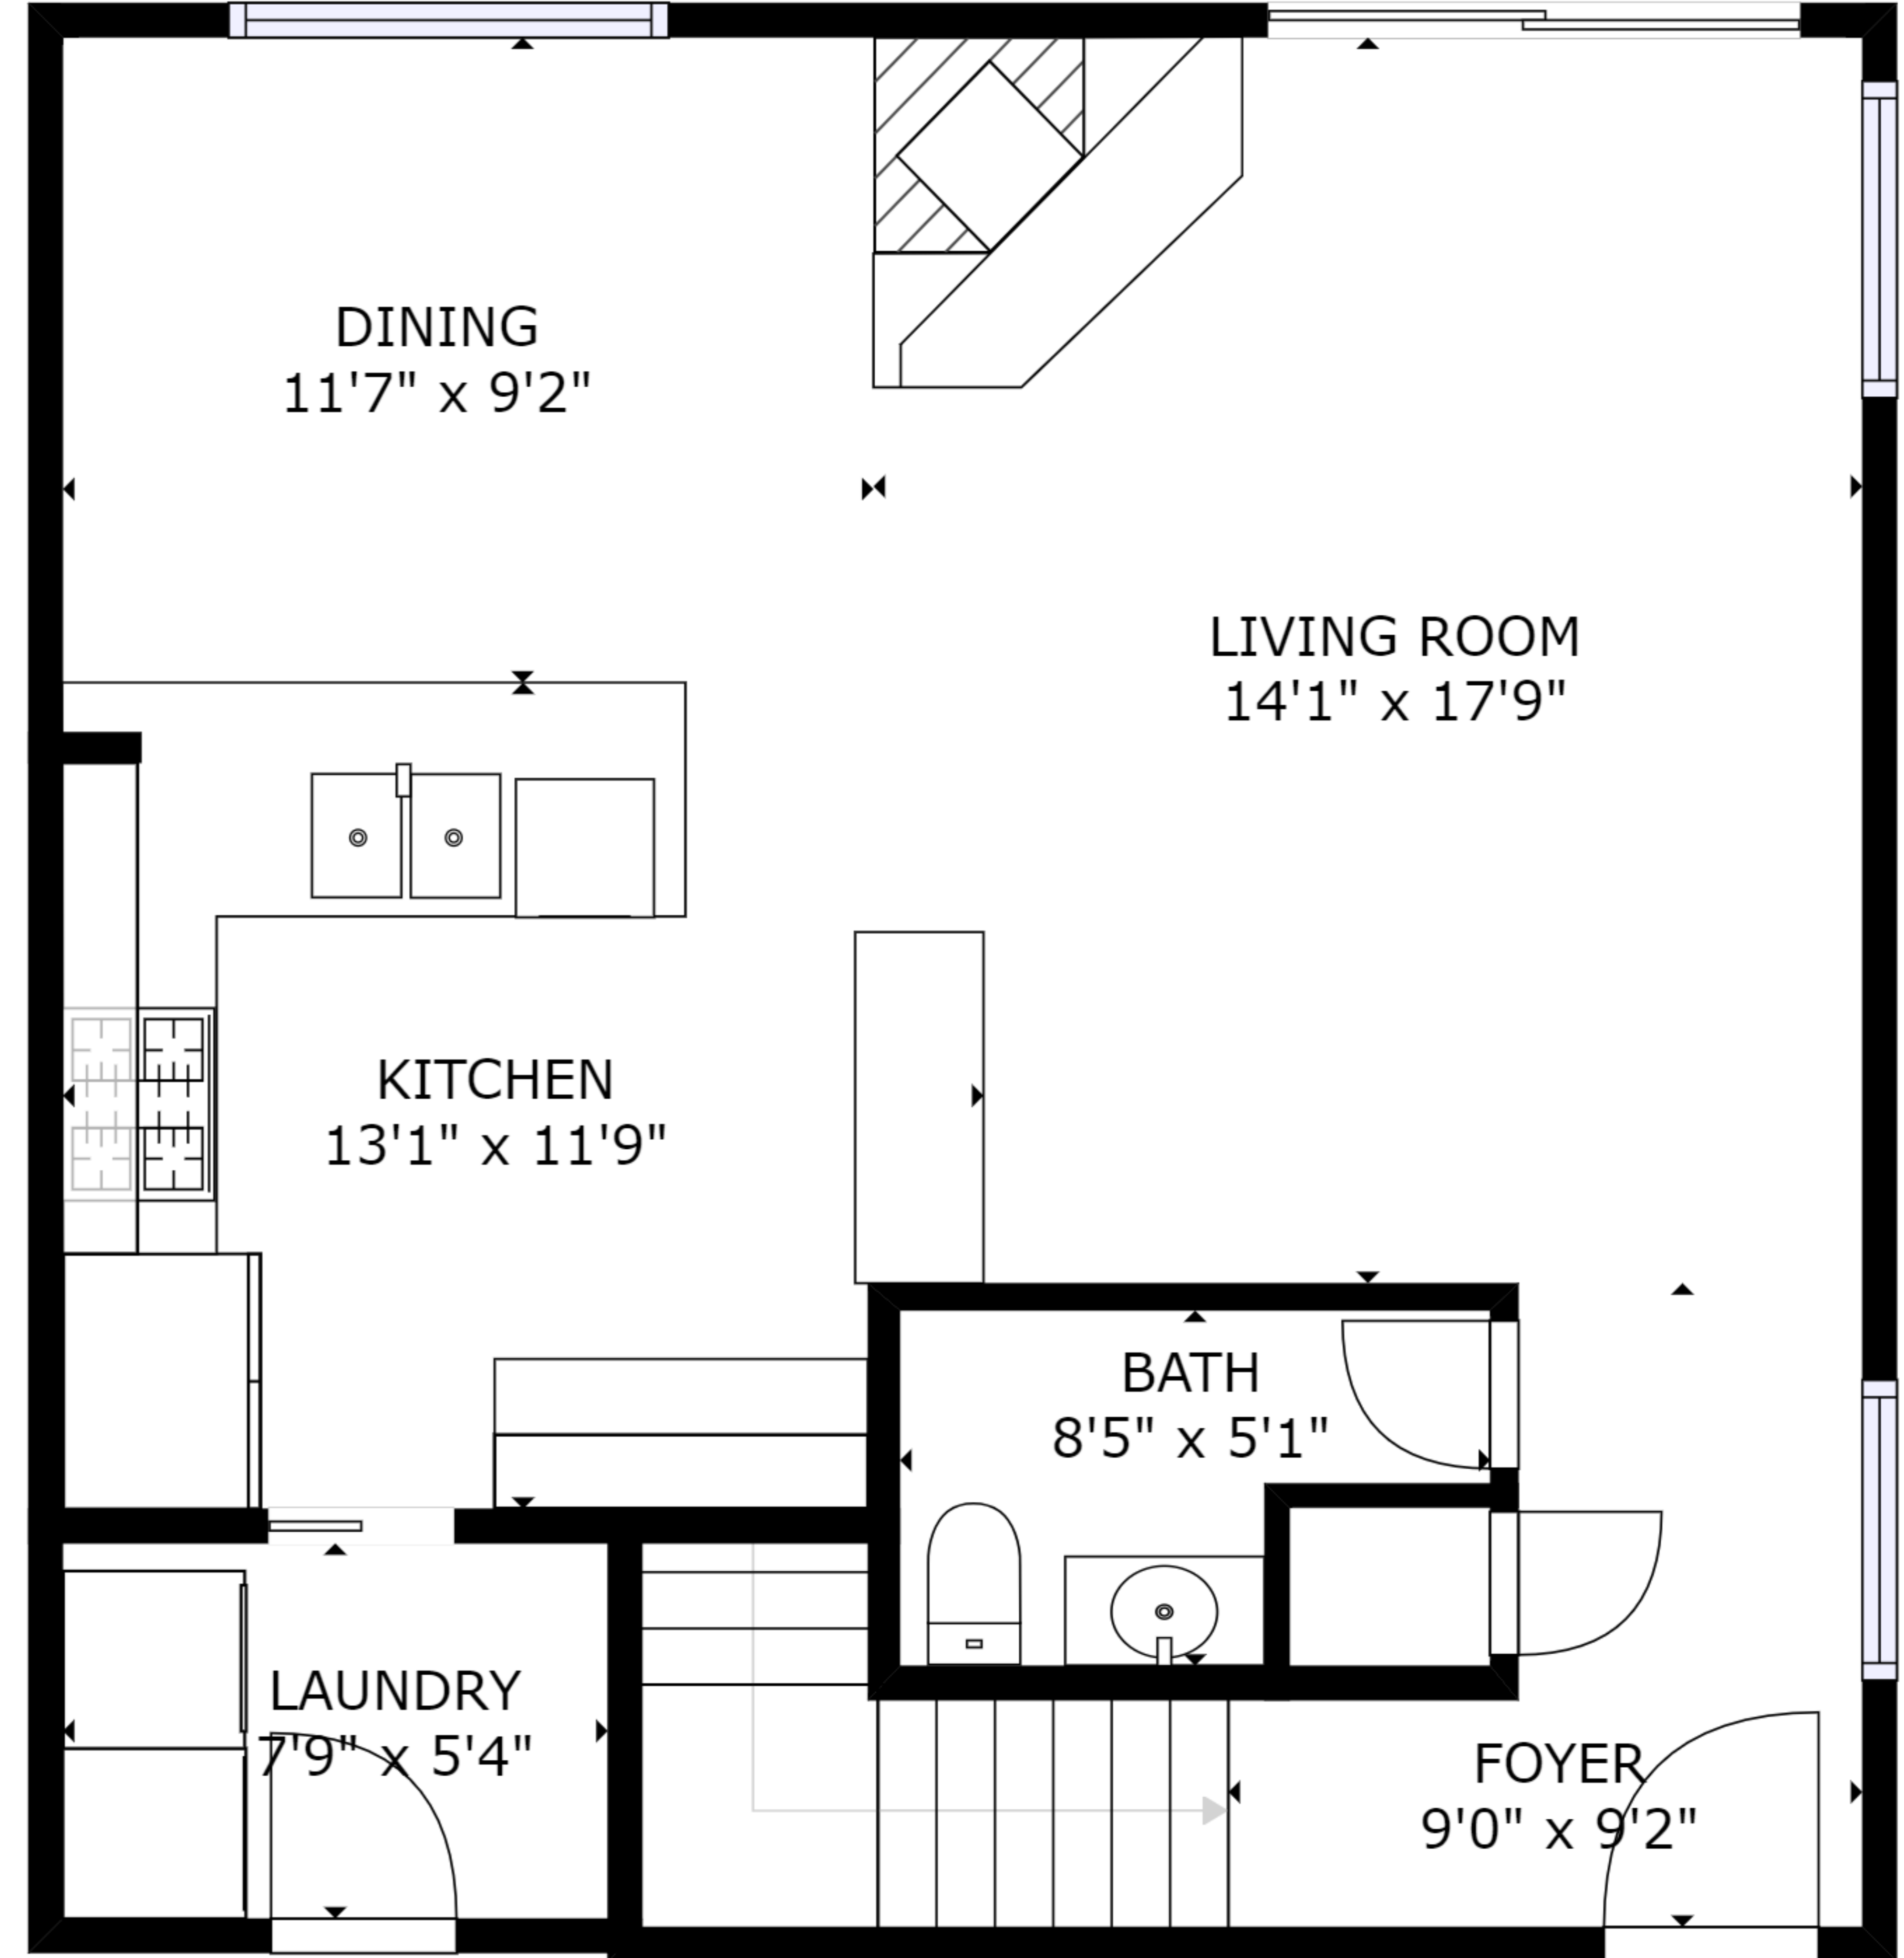

FLOOR 1

FLOOR 2

GROSS INTERNAL AREA
 FLOOR 1: 685 sq ft, FLOOR 2: 690 sq ft
 TOTAL: 1375 sq ft
 SIZES AND DIMENSIONS ARE APPROXIMATE, ACTUAL MAY VARY.