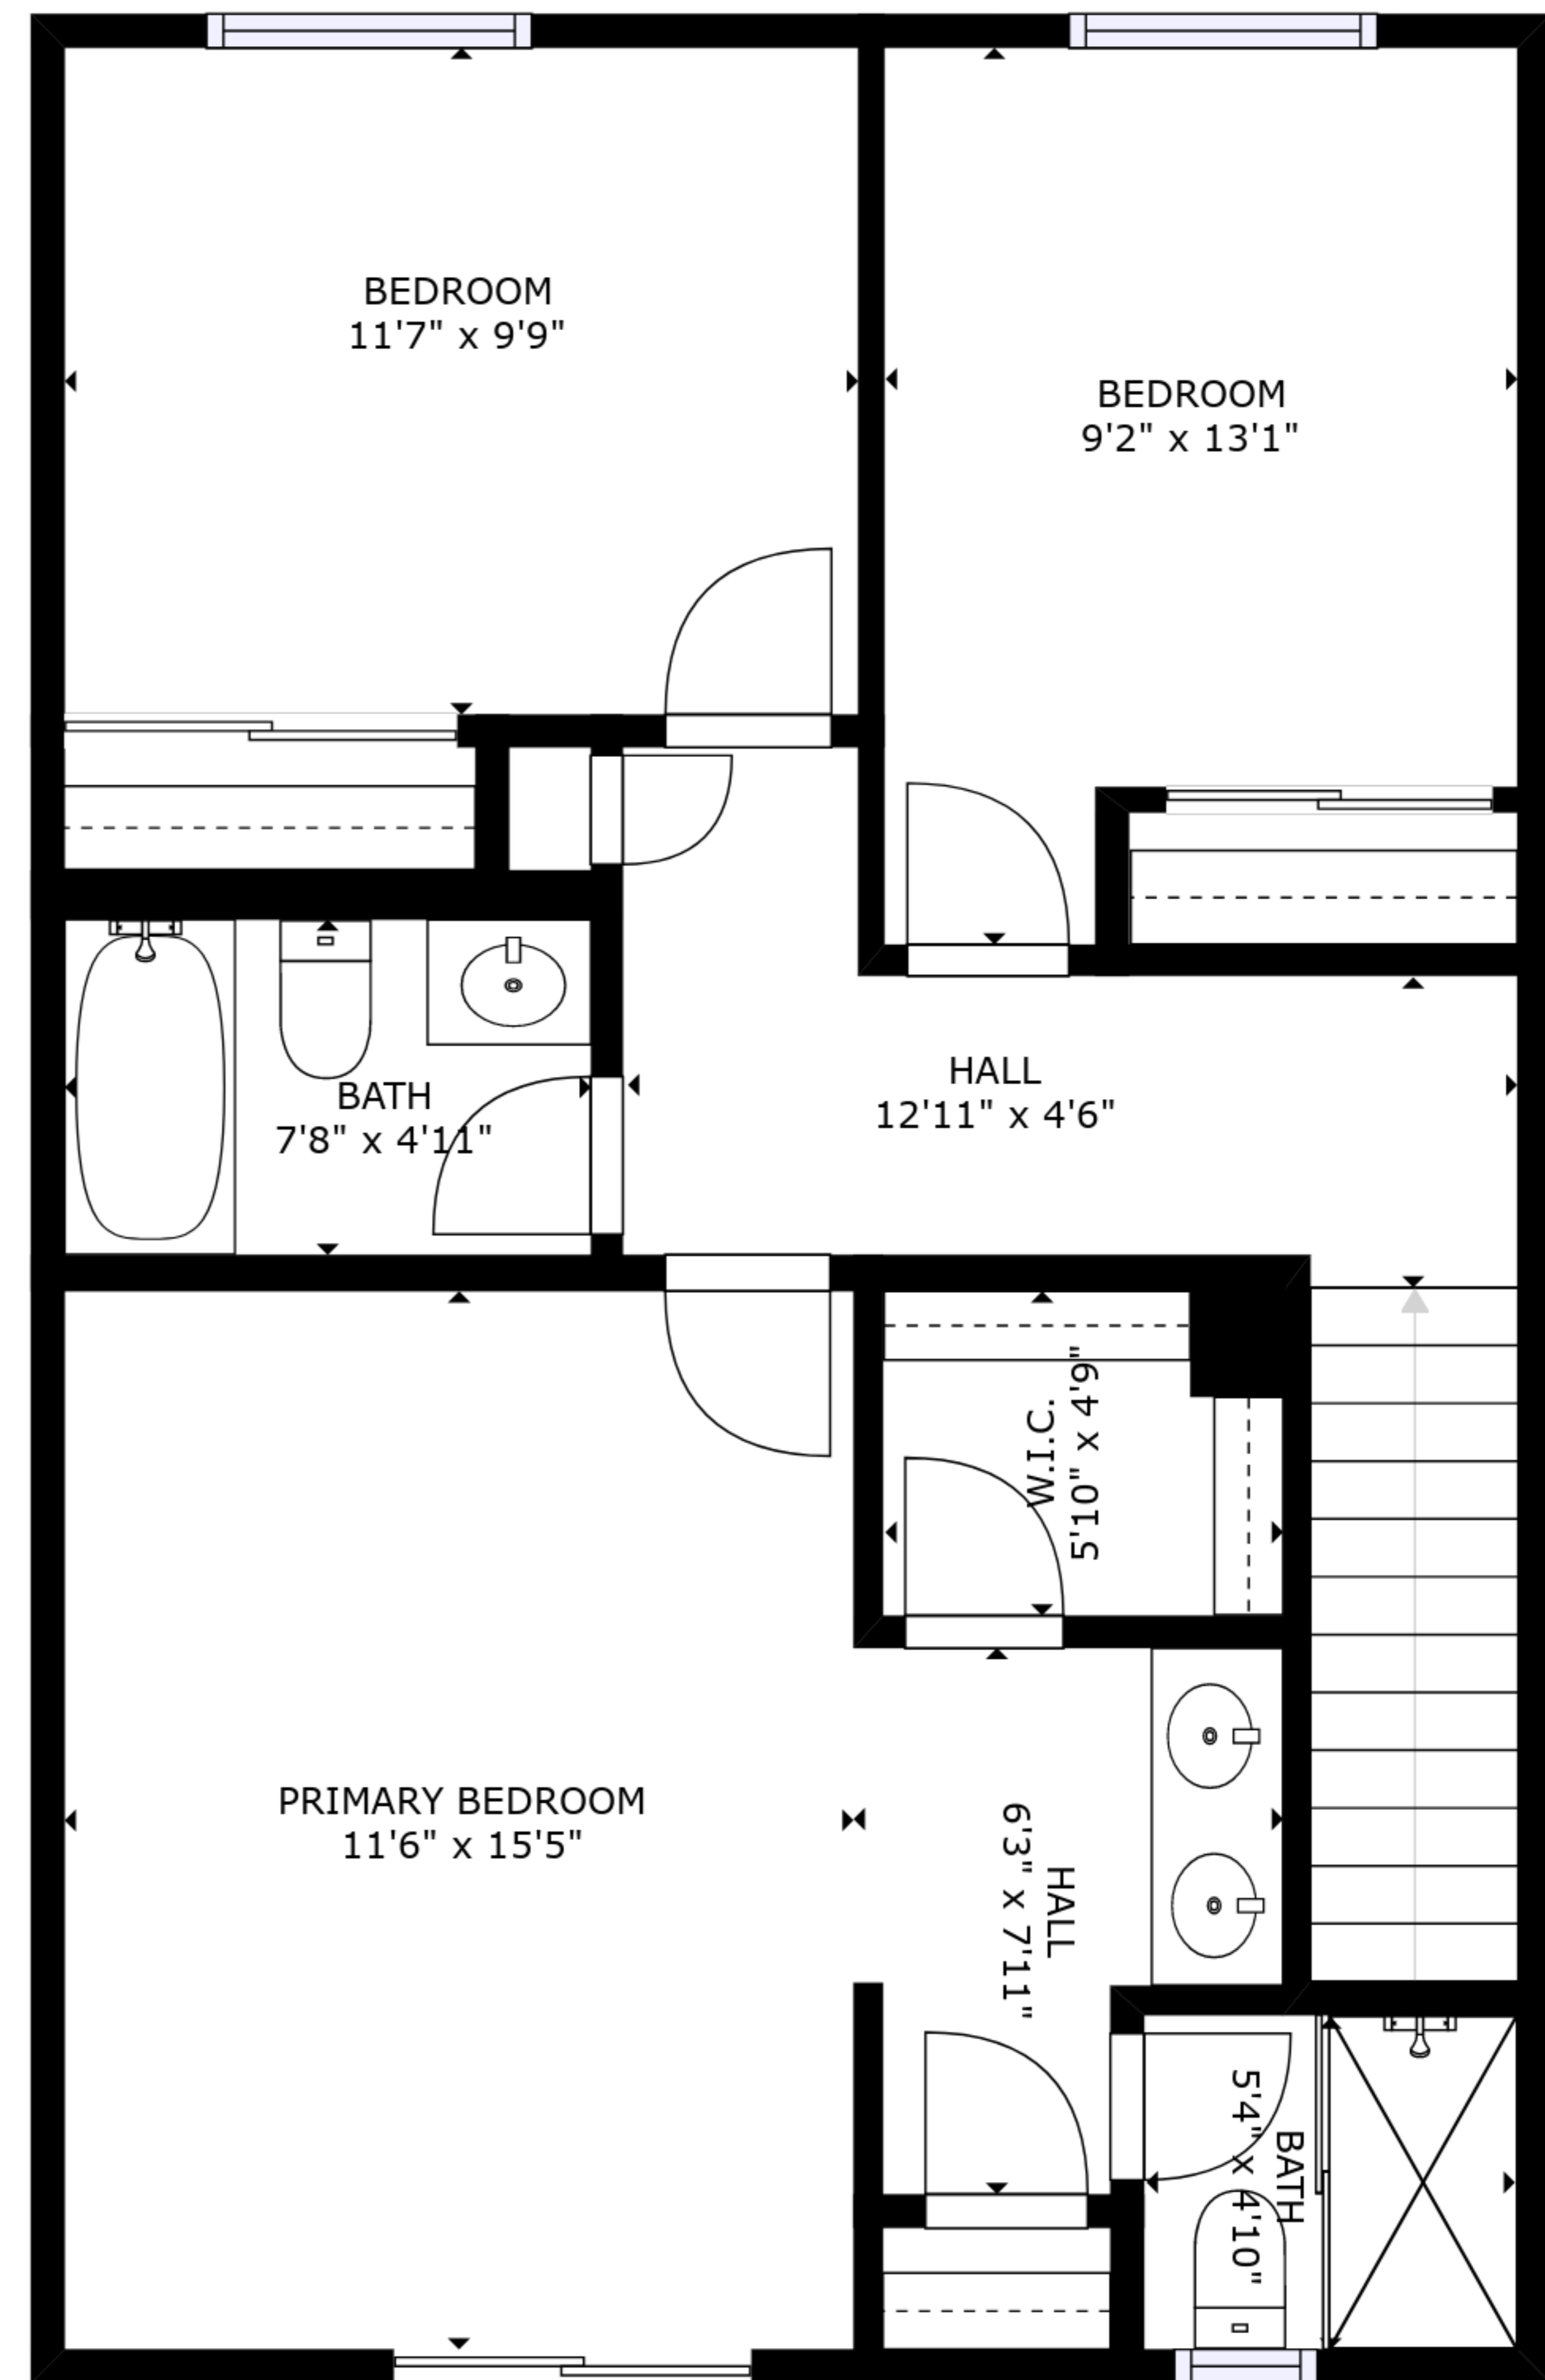

FLOOR 1

FLOOR 2

GROSS INTERNAL AREA
 FLOOR 1: 716 sq. ft, FLOOR 2: 709 sq. ft
 TOTAL: 1425 sq. ft

SIZES AND DIMENSIONS ARE APPROXIMATE, ACTUAL MAY VARY.