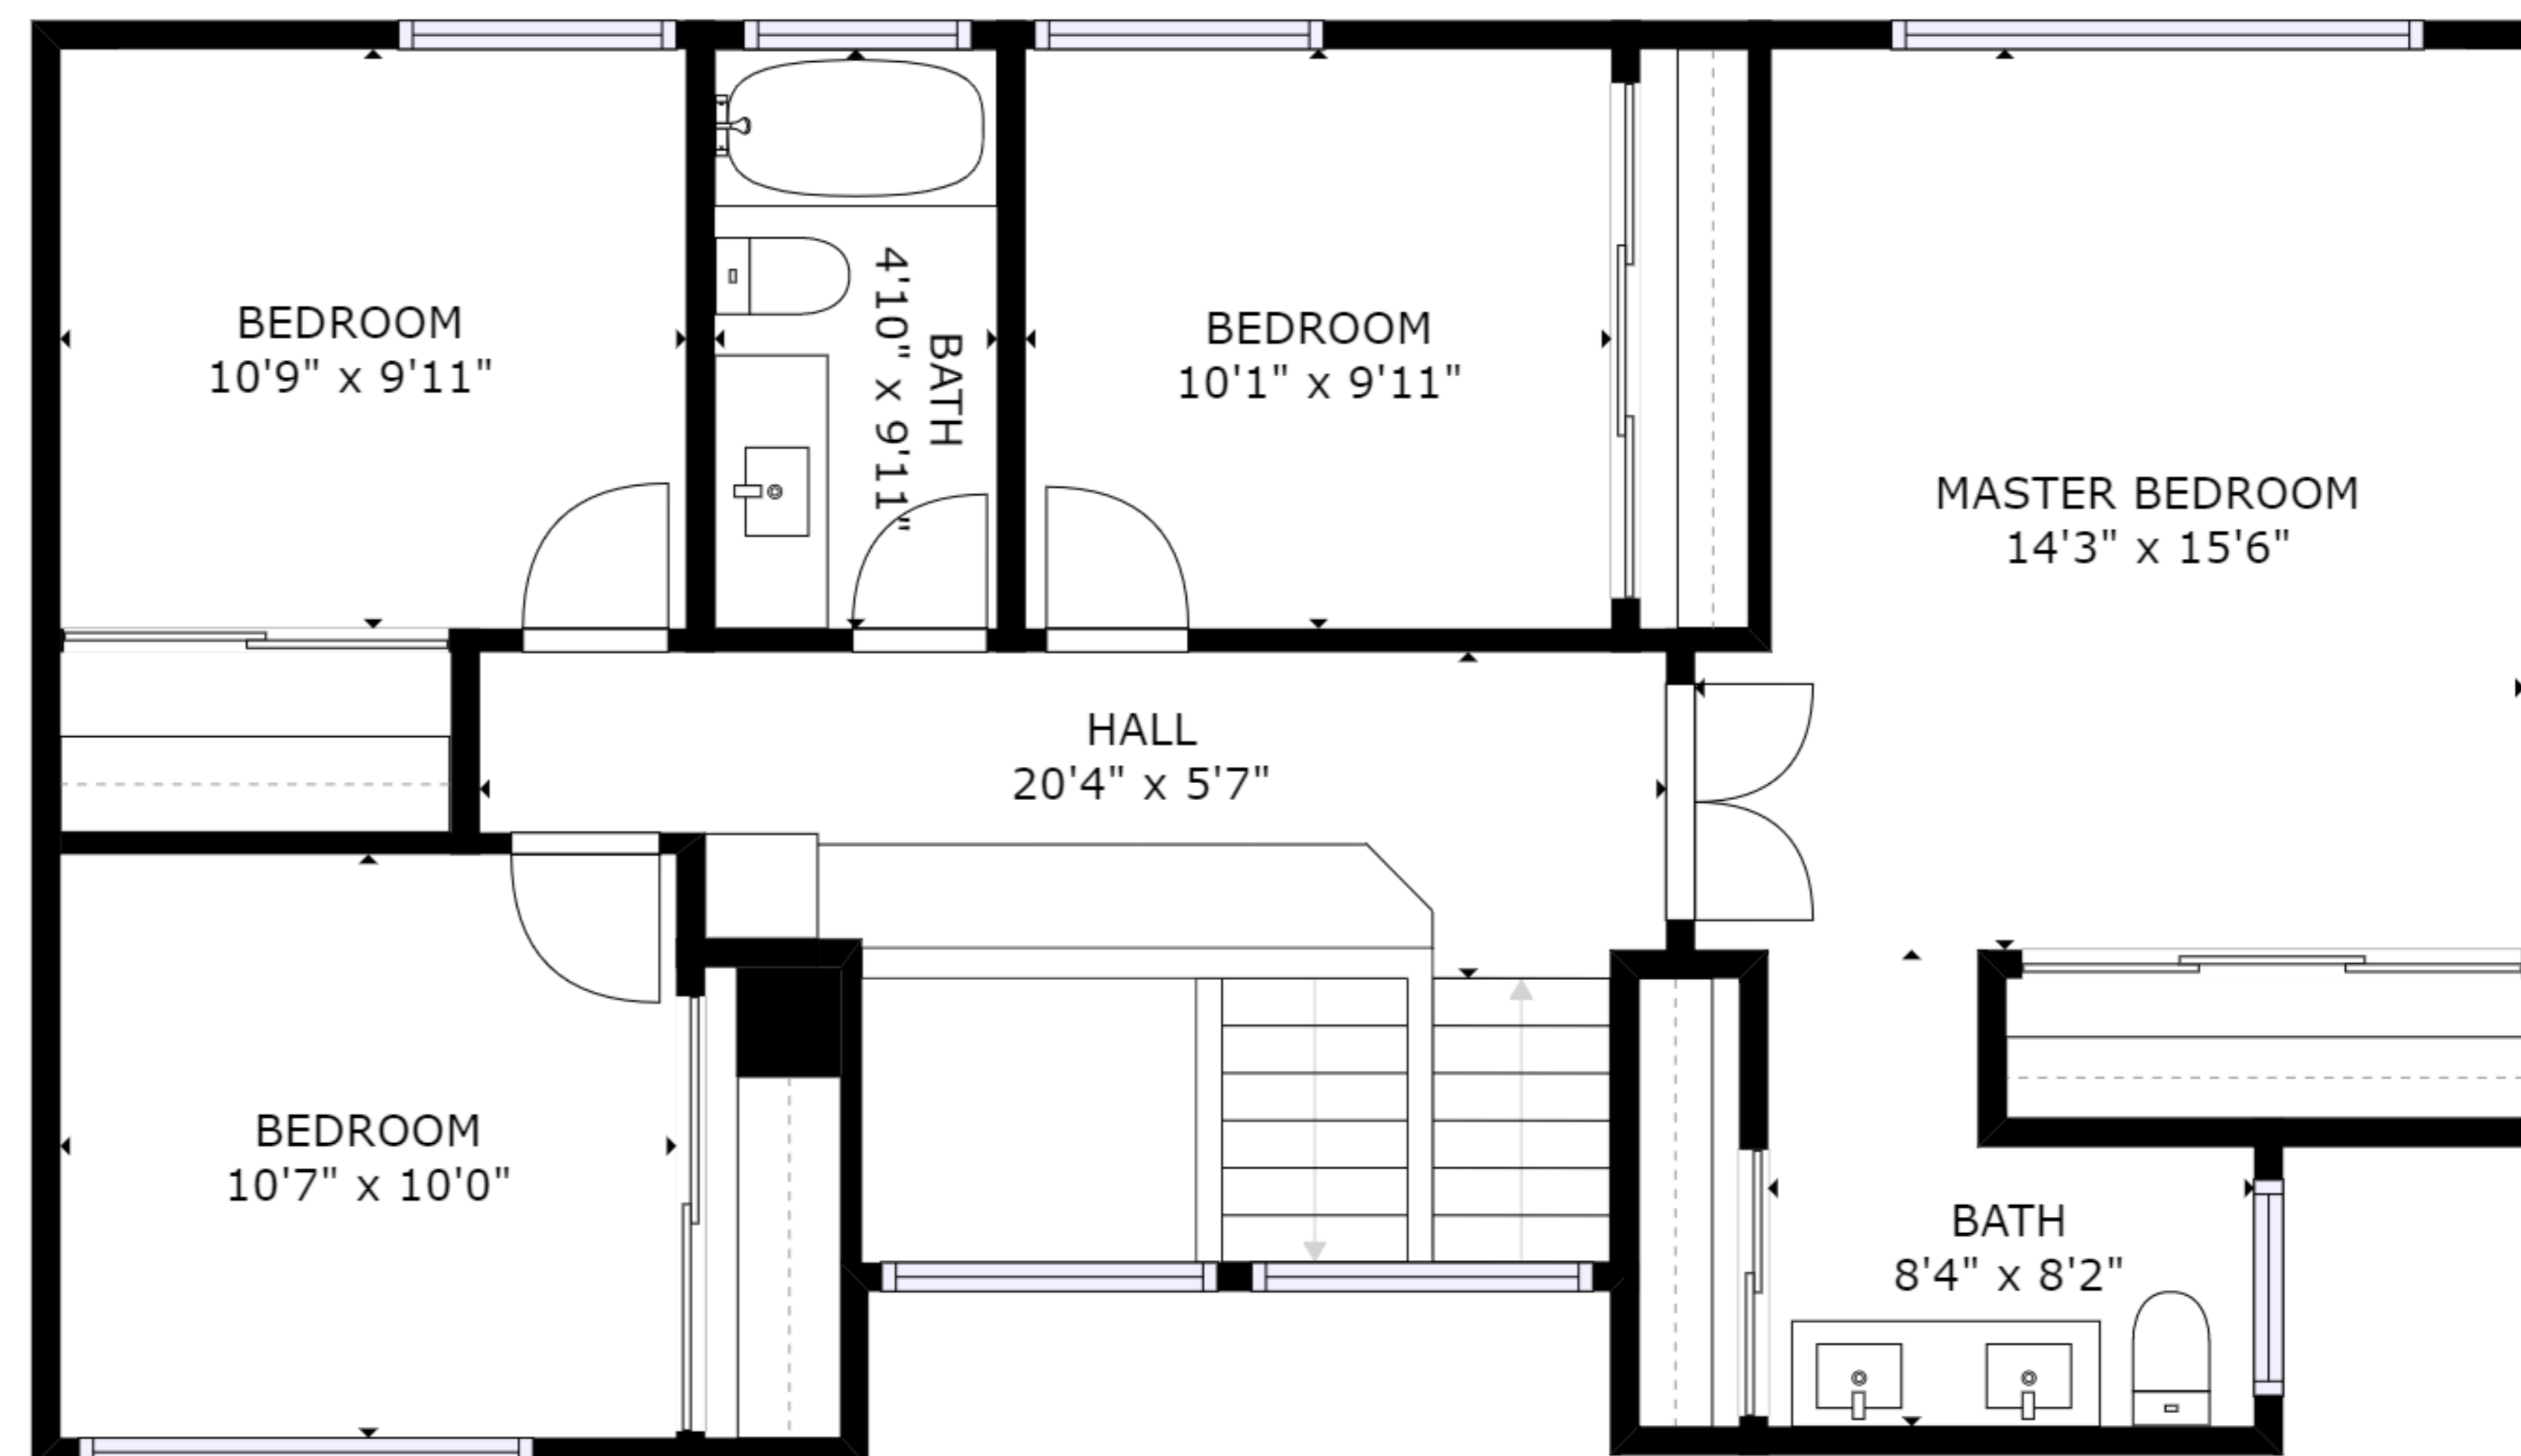

FLOOR 1

FLOOR 2

GROSS INTERNAL AREA
 FLOOR 1: 1039 sq ft, FLOOR 2: 941 sq ft
 TOTAL: 1979 sq ft
 SIZES AND DIMENSIONS ARE APPROXIMATE, ACTUAL MAY VARY.