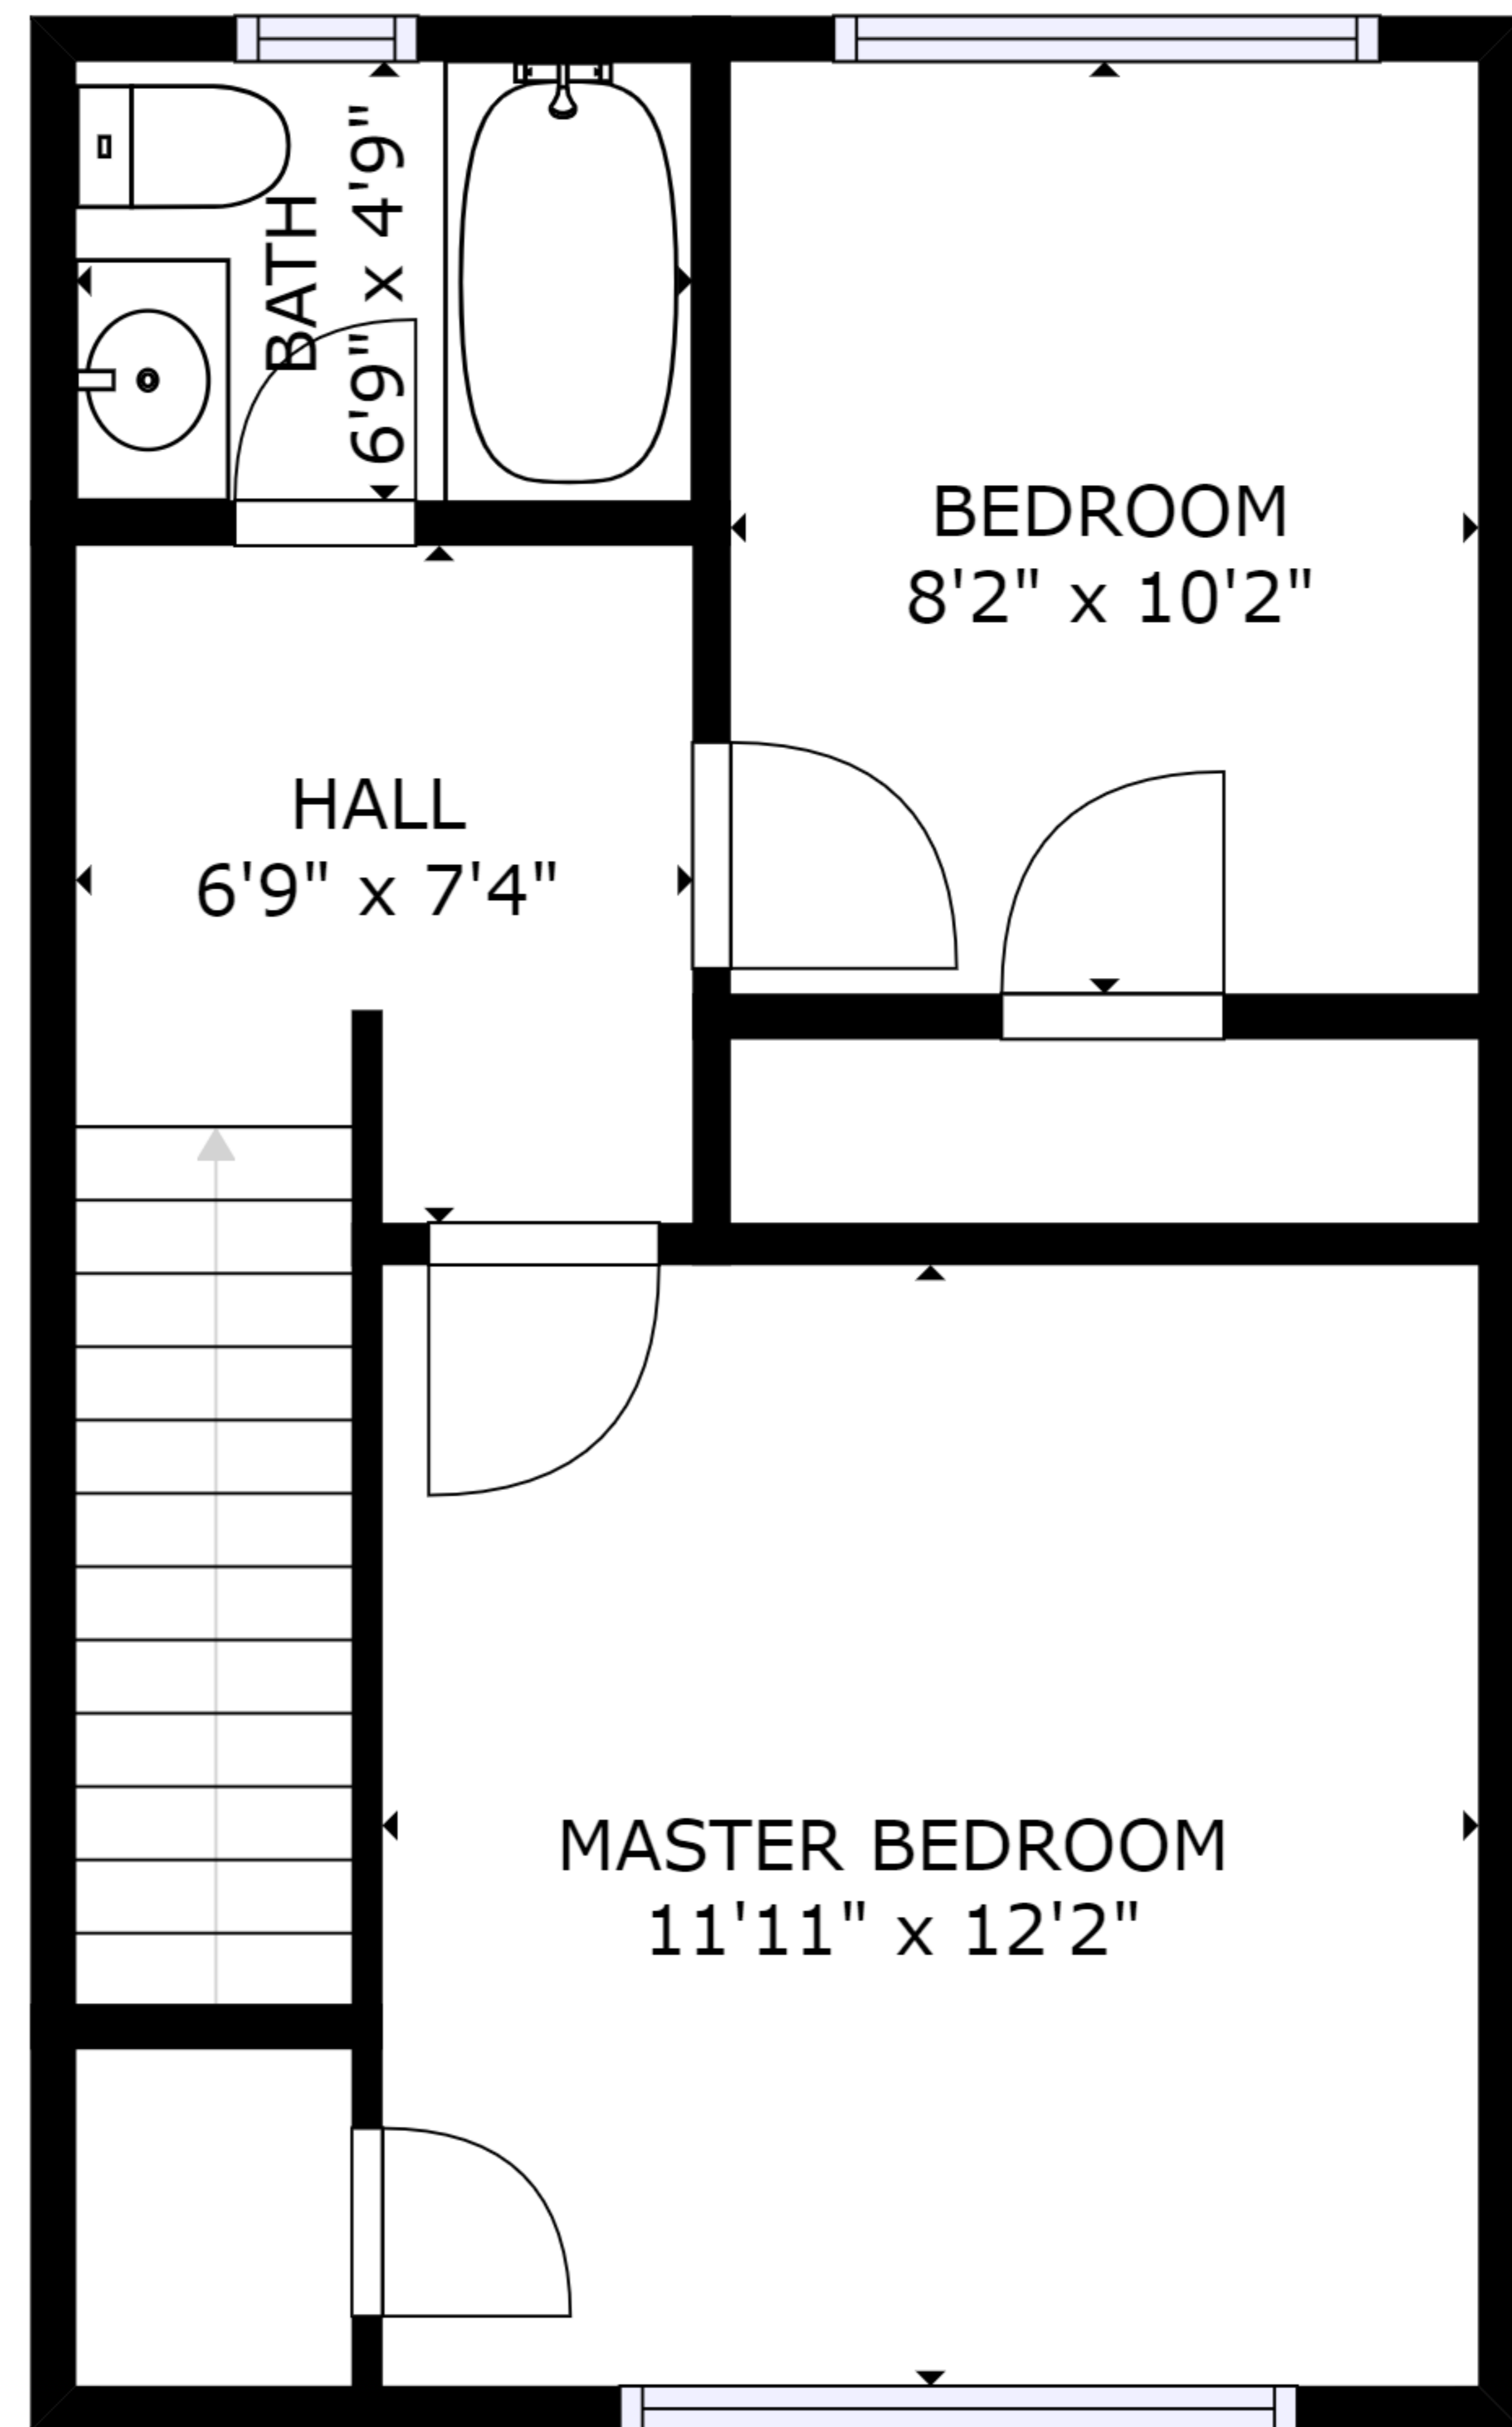

FLOOR 1

FLOOR 2

GROSS INTERNAL AREA
 FLOOR 1: 382 sq ft, FLOOR 2: 386 sq ft
 TOTAL: 767 sq ft

SIZES AND DIMENSIONS ARE APPROXIMATE, ACTUAL MAY VARY.