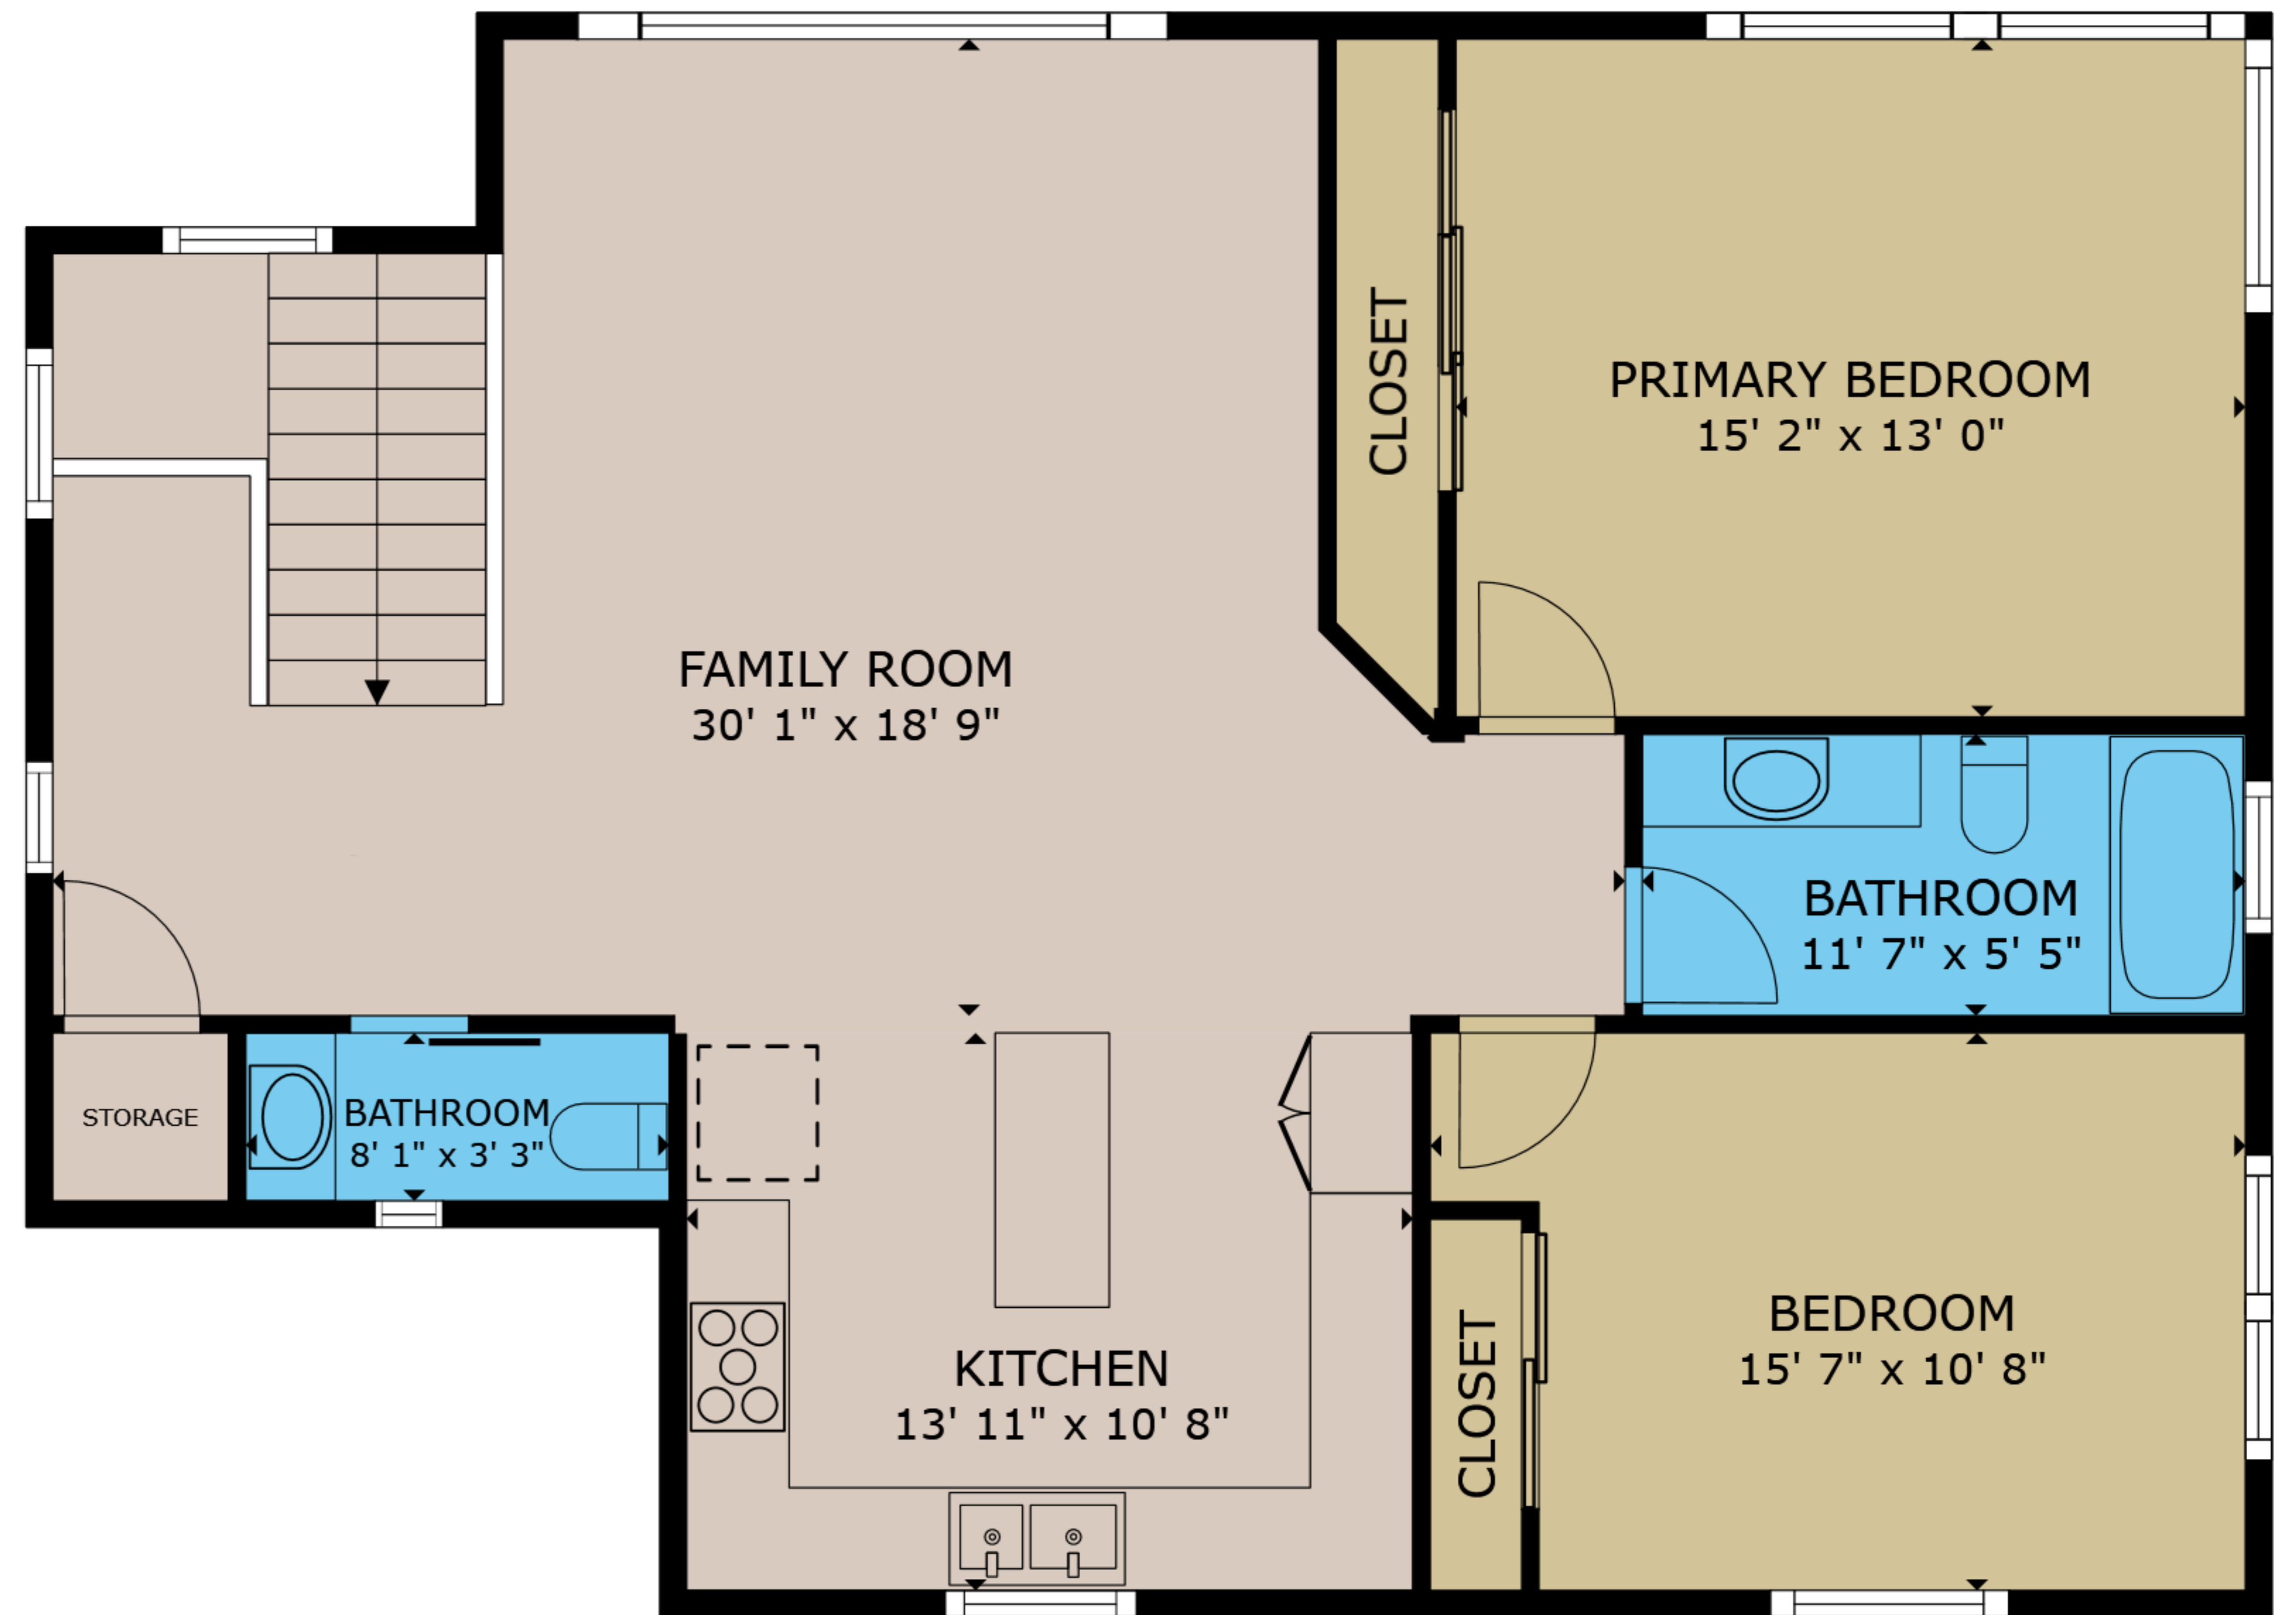

FLOOR 1

FLOOR 2

GROSS INTERNAL AREA
 FLOOR 1 385 sq.ft. FLOOR 2 1,122 sq.ft.
 TOTAL : 1,507 sq.ft.

SIZES AND DIMENSIONS ARE APPROXIMATE, ACTUAL MAY VARY.