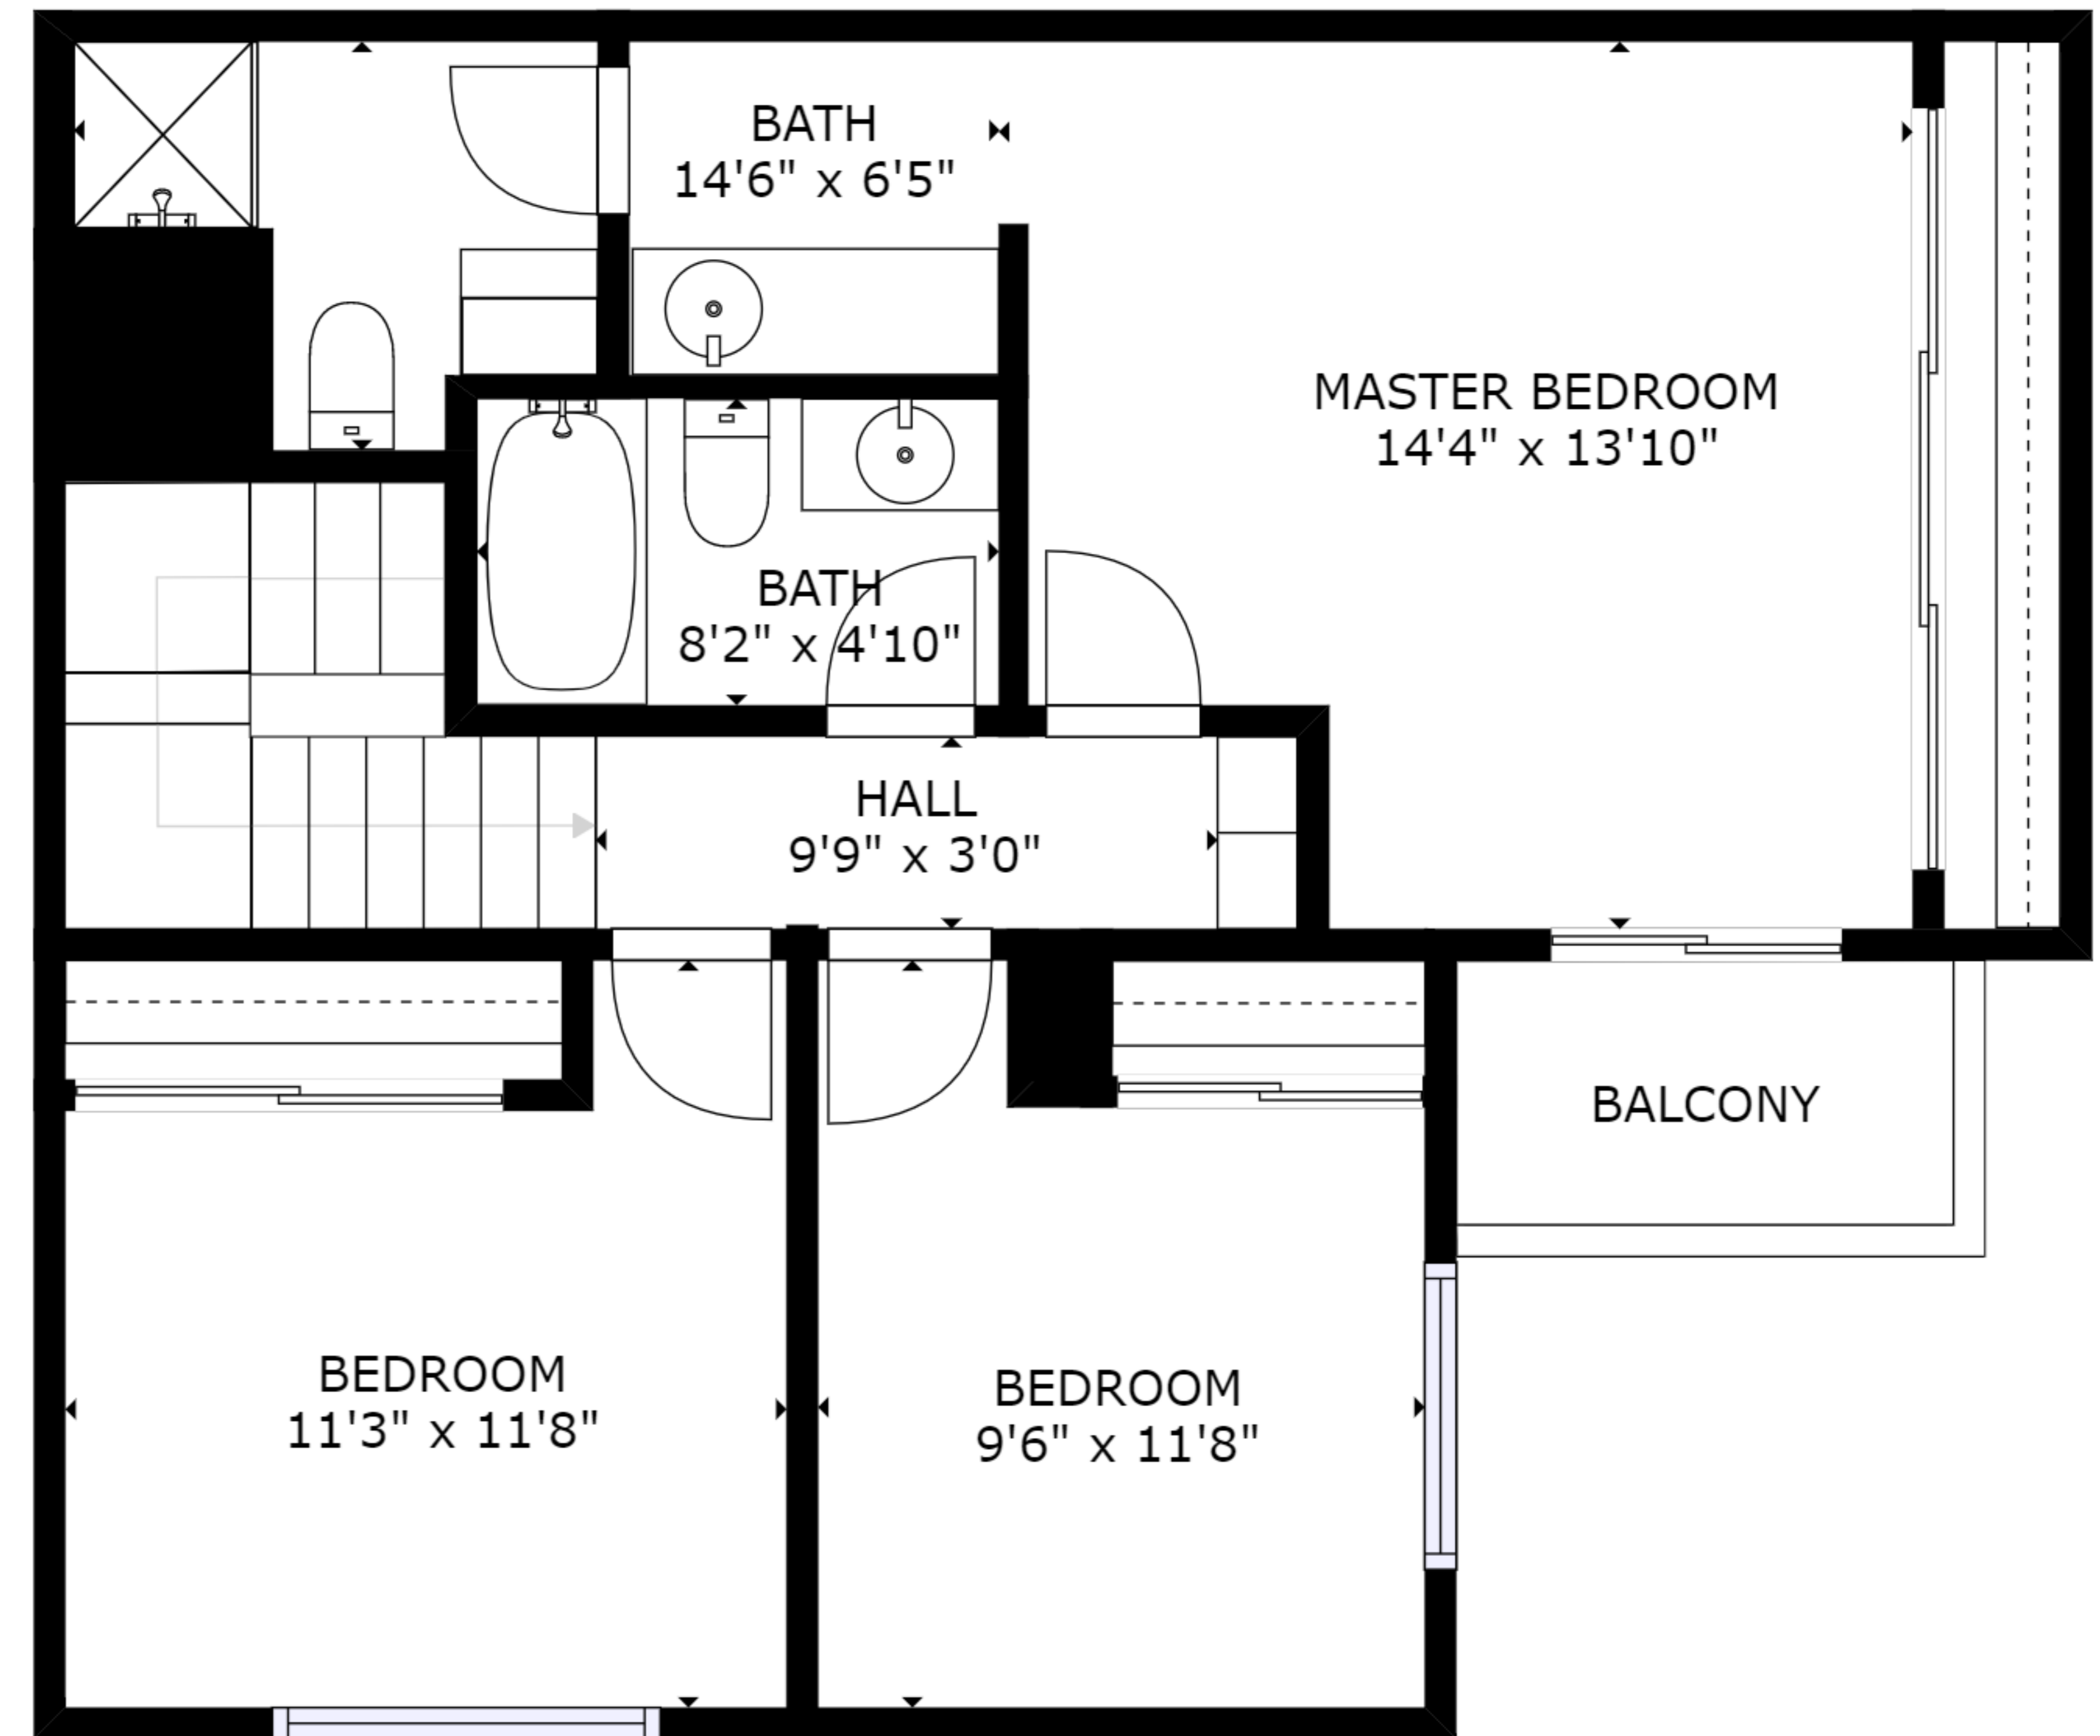

FLOOR 1

FLOOR 2

GROSS INTERNAL AREA
 FLOOR 1: 677 sq. ft, FLOOR 2: 691 sq. ft
 TOTAL: 1368 sq. ft
 SIZES AND DIMENSIONS ARE APPROXIMATE, ACTUAL MAY VARY.