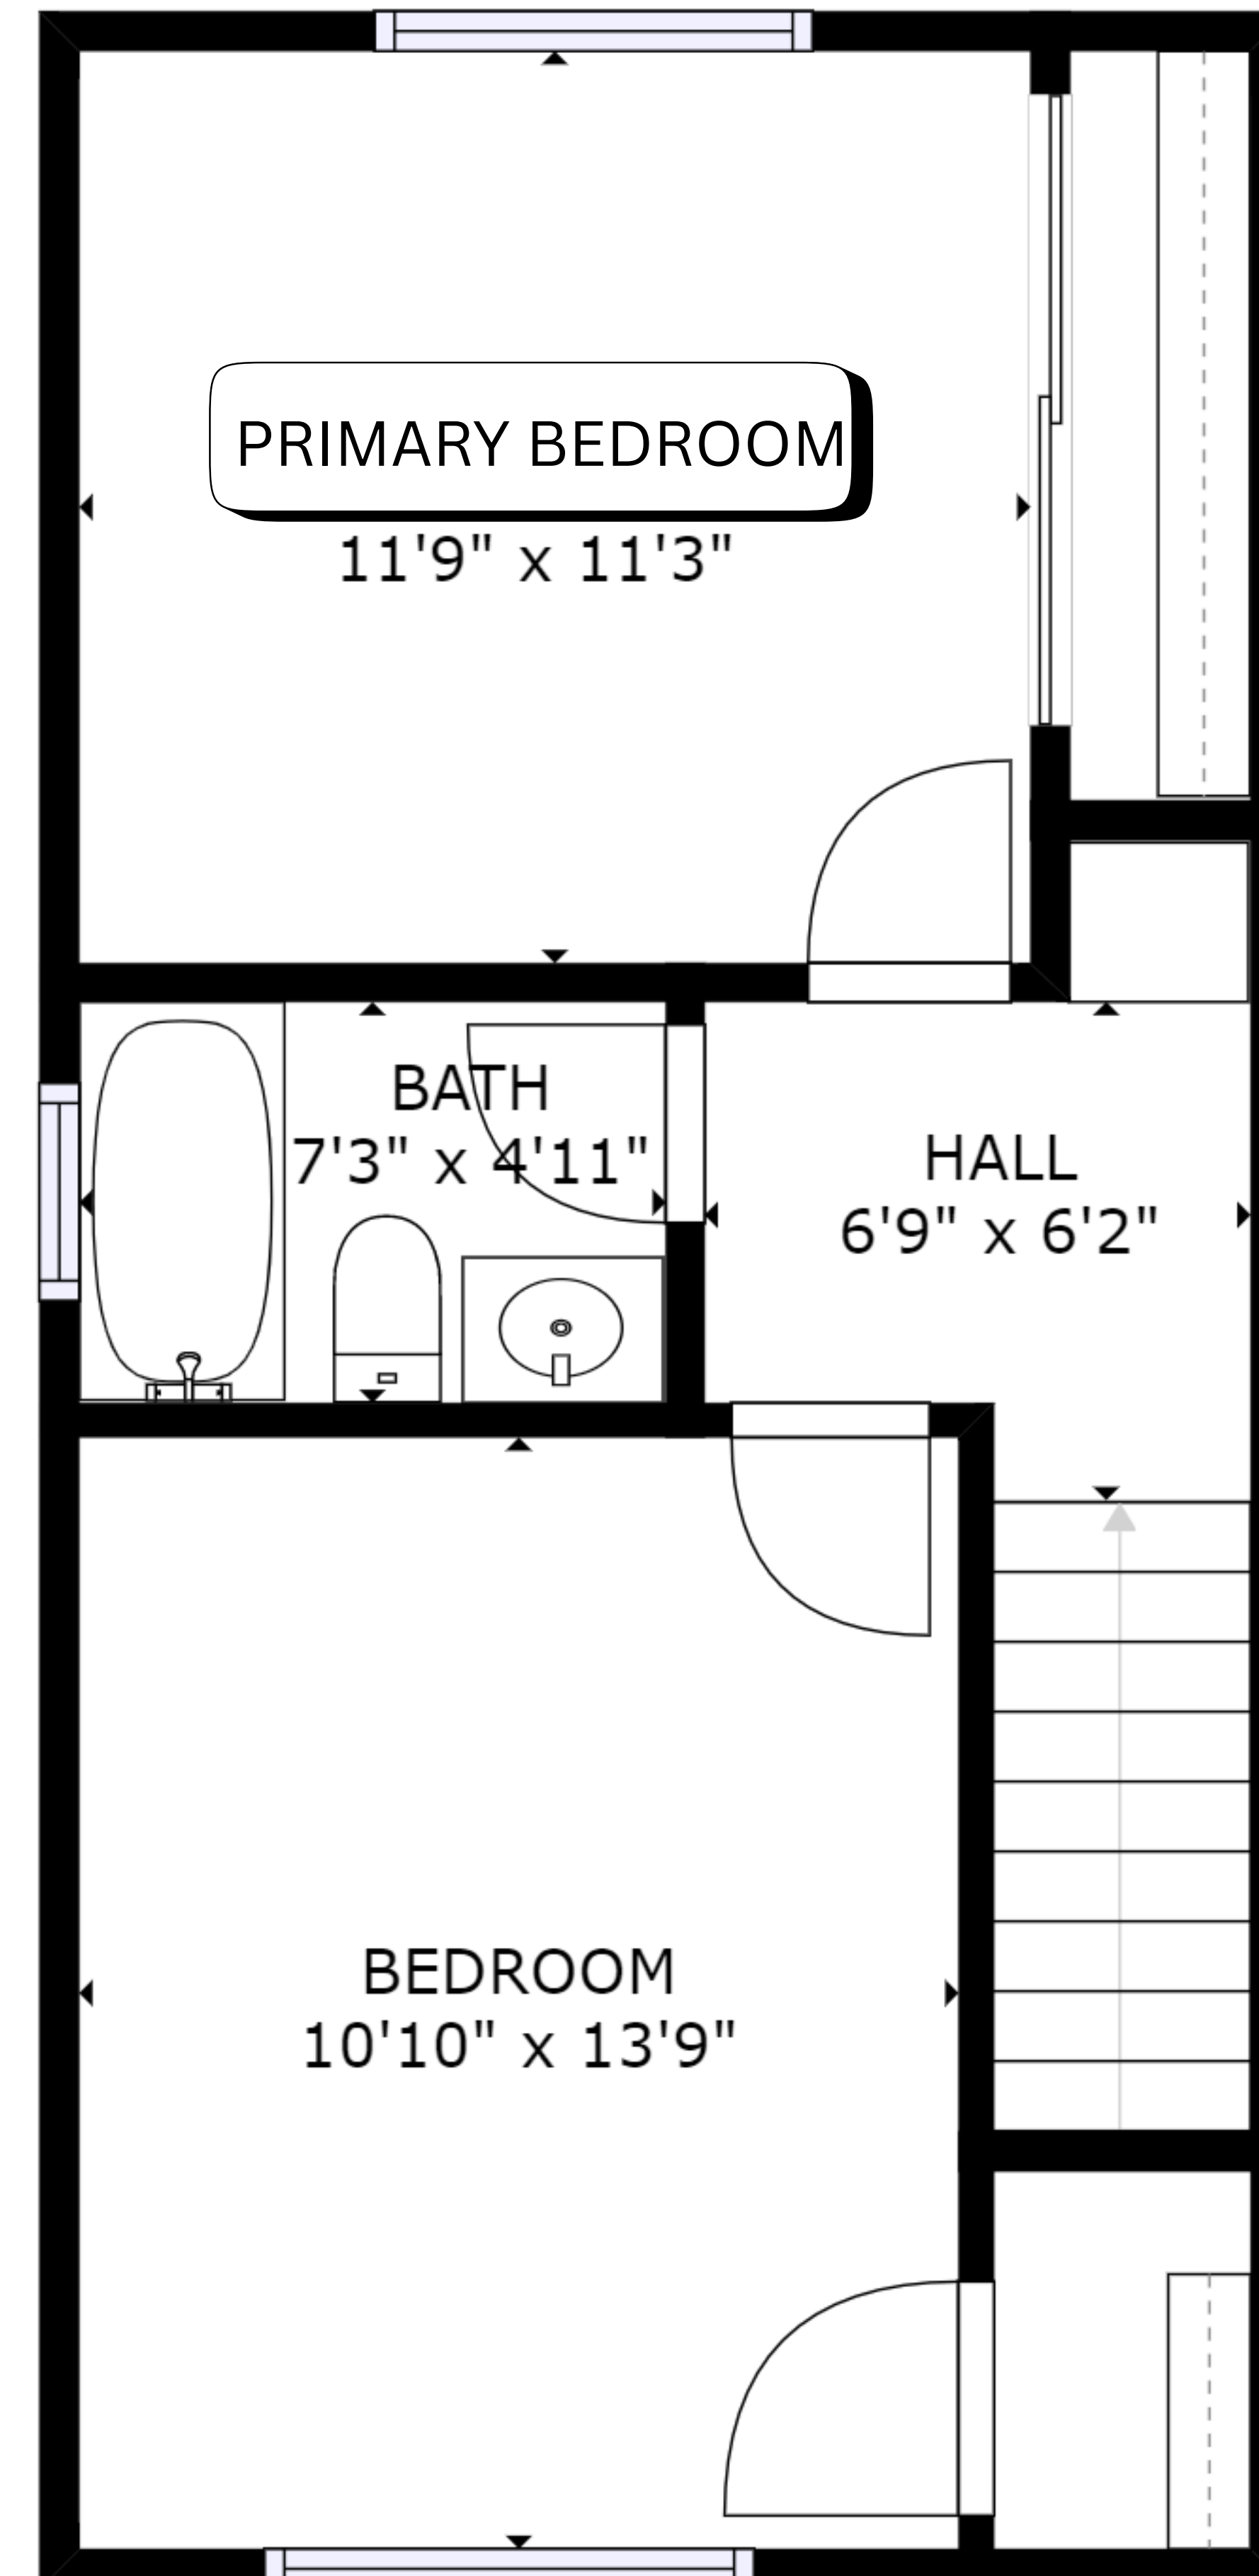

FLOOR 1

FLOOR 2

GROSS INTERNAL AREA  
 FLOOR 1: 445 sq ft, FLOOR 2: 446 sq ft  
 TOTAL: 892 sq ft  
 SIZES AND DIMENSIONS ARE APPROXIMATE, ACTUAL MAY VARY.