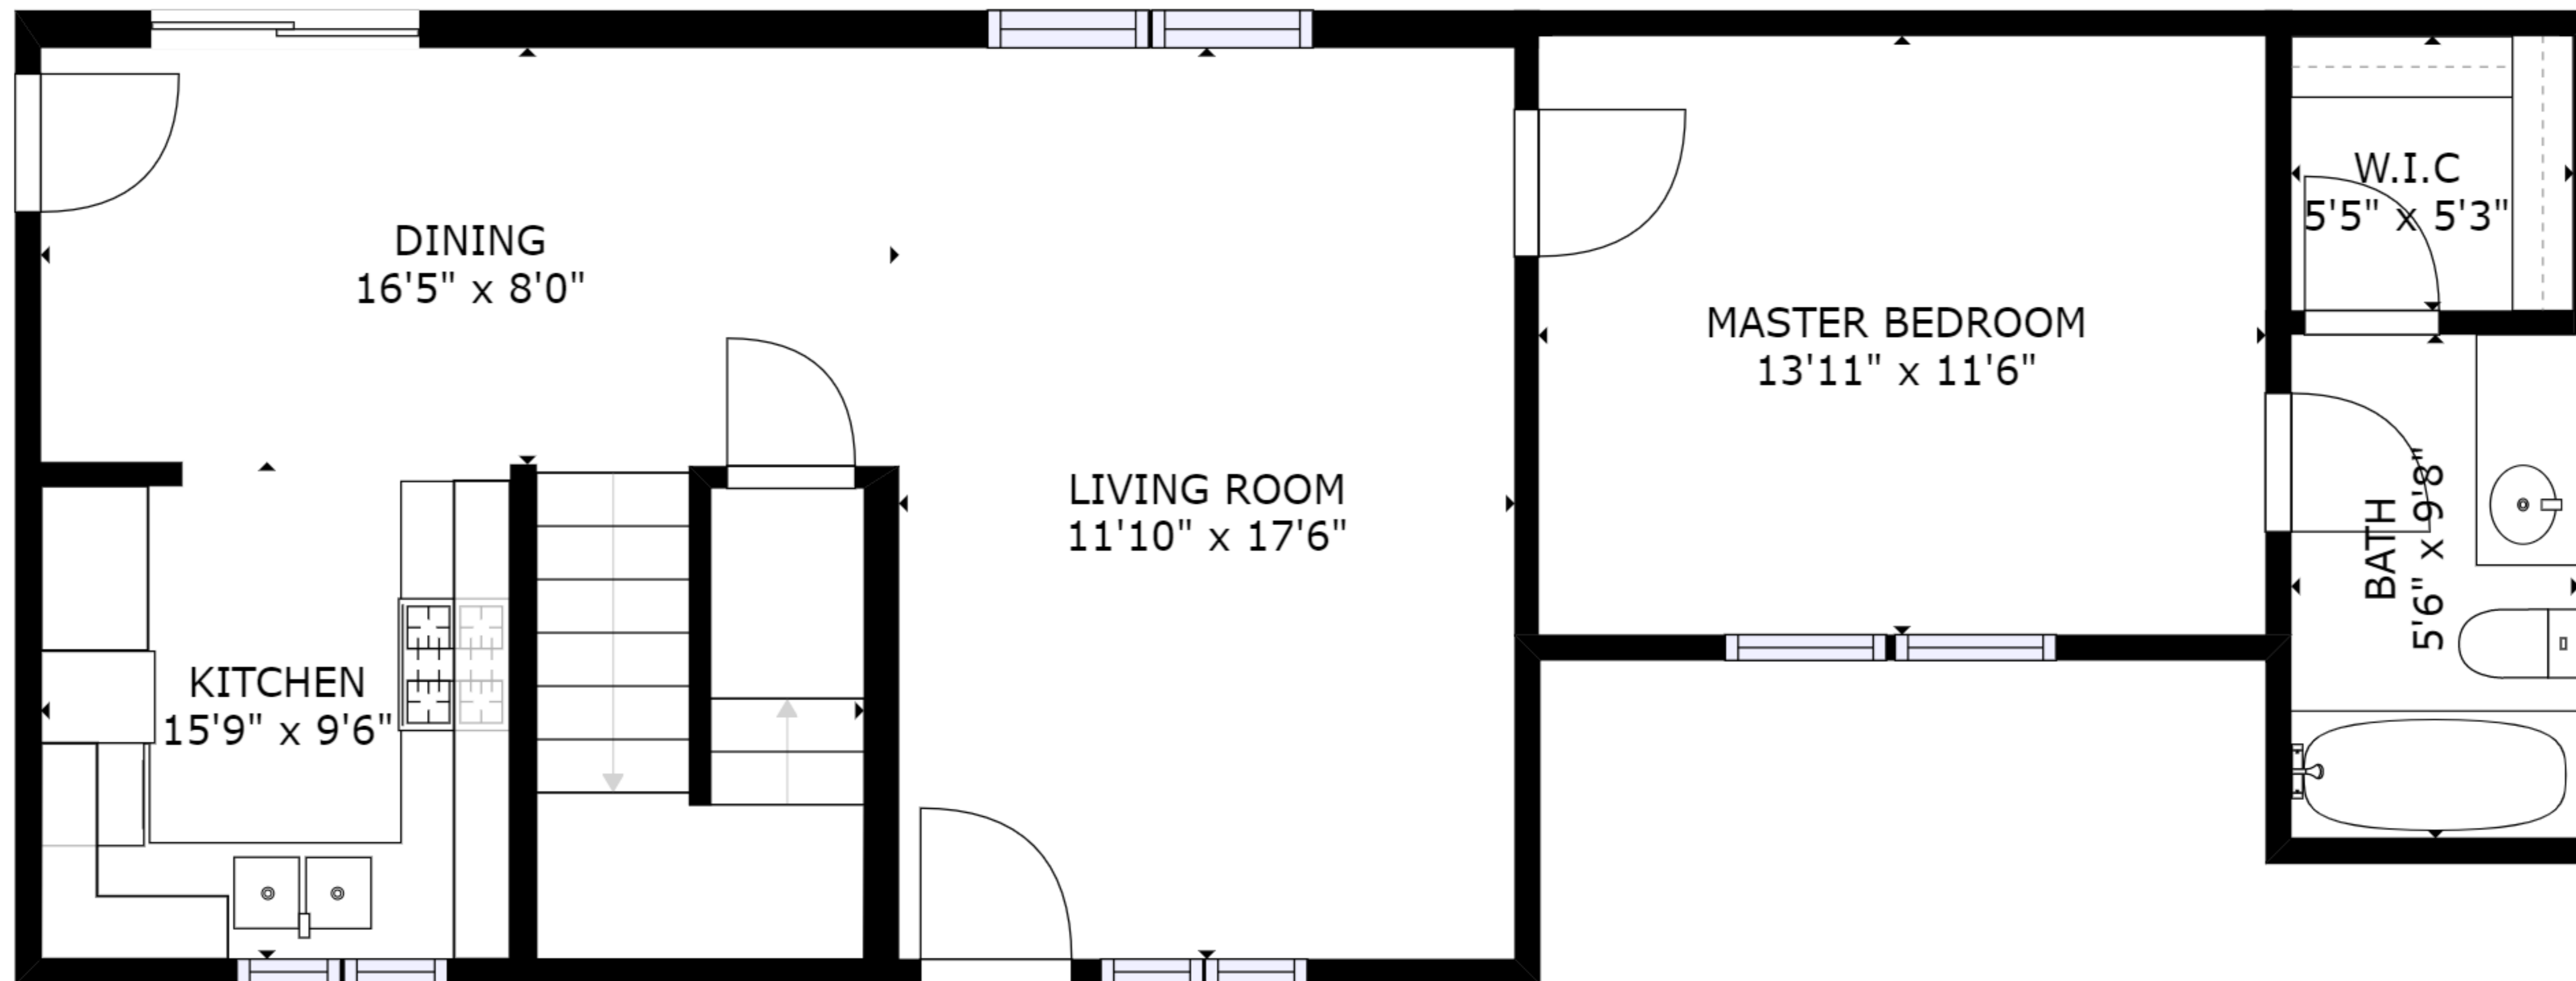

FLOOR 2

FLOOR 1

GROSS INTERNAL AREA
 FLOOR 1: 748 sq ft, FLOOR 2: 495 sq ft
 TOTAL: 1243 sq ft
 SIZES AND DIMENSIONS ARE APPROXIMATE, ACTUAL MAY VARY.