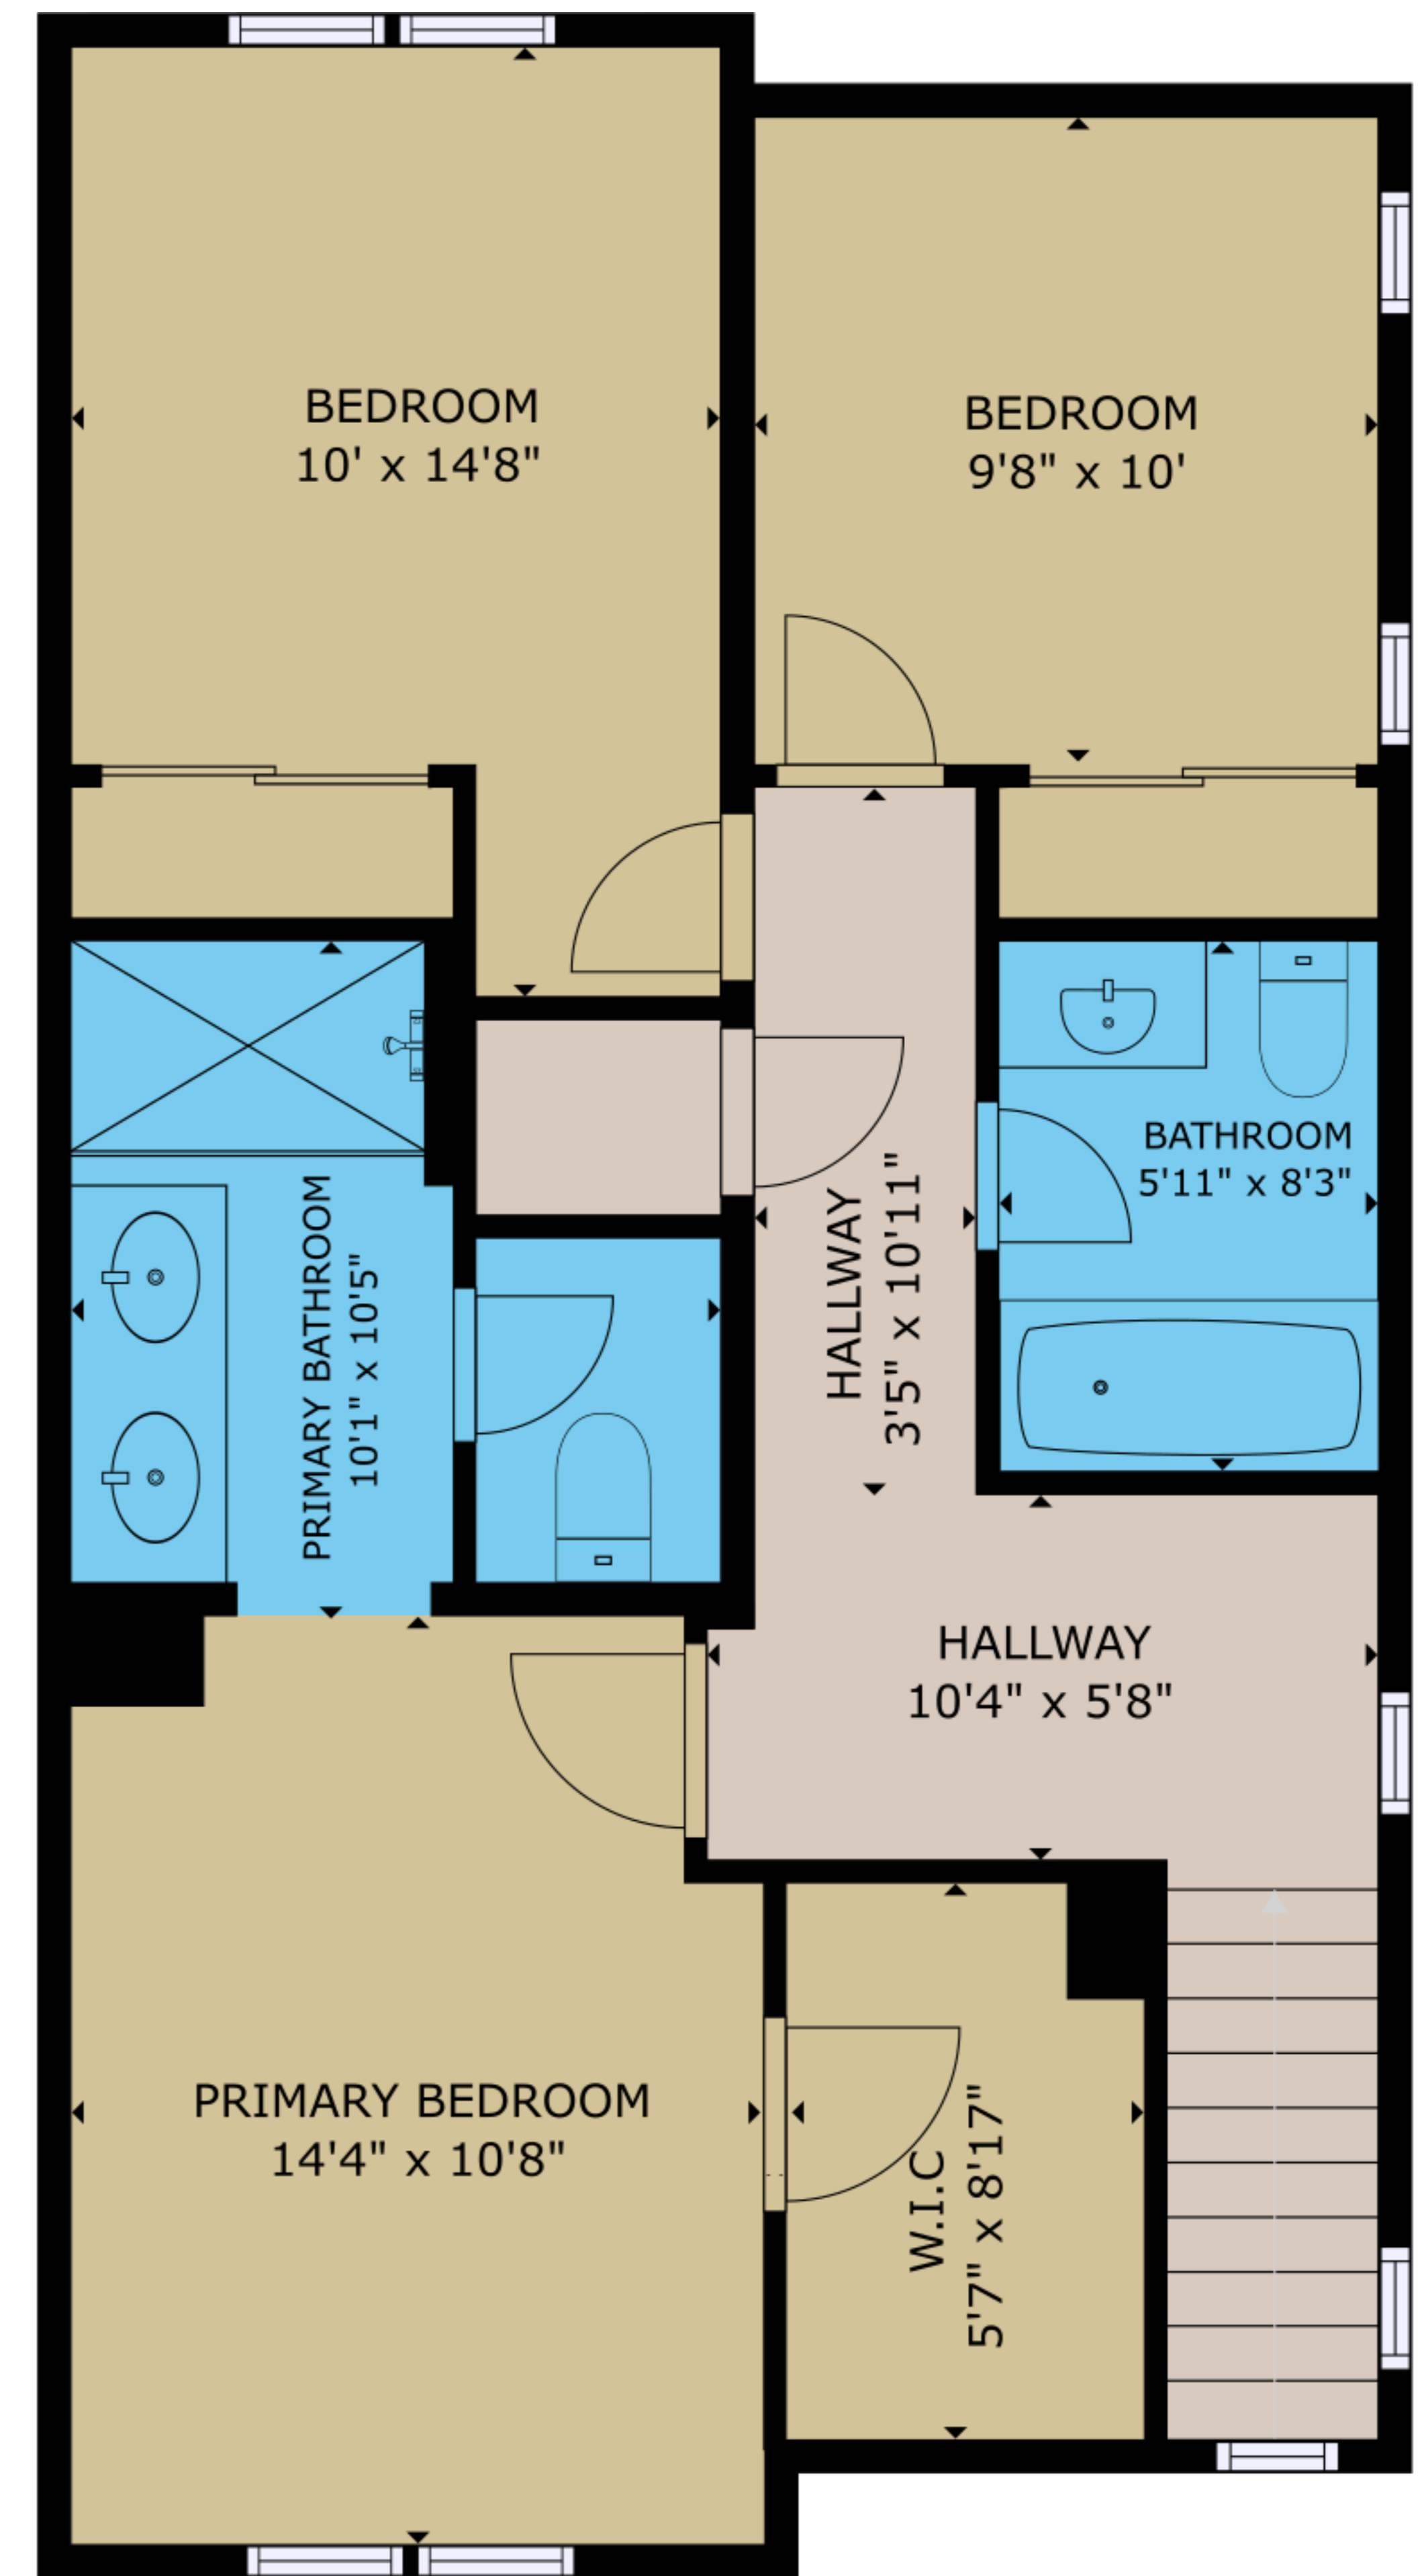

FLOOR 1

FLOOR 2

FLOOR 3

GROSS INTERNAL AREA
 FLOOR 1: 350 sq ft, FLOOR 2: 785 sq ft, FLOOR 3: 748 sq ft
 TOTAL: 1883 sq ft
 SIZES AND DIMENSIONS ARE APPROXIMATE, ACTUAL MAY VARY.