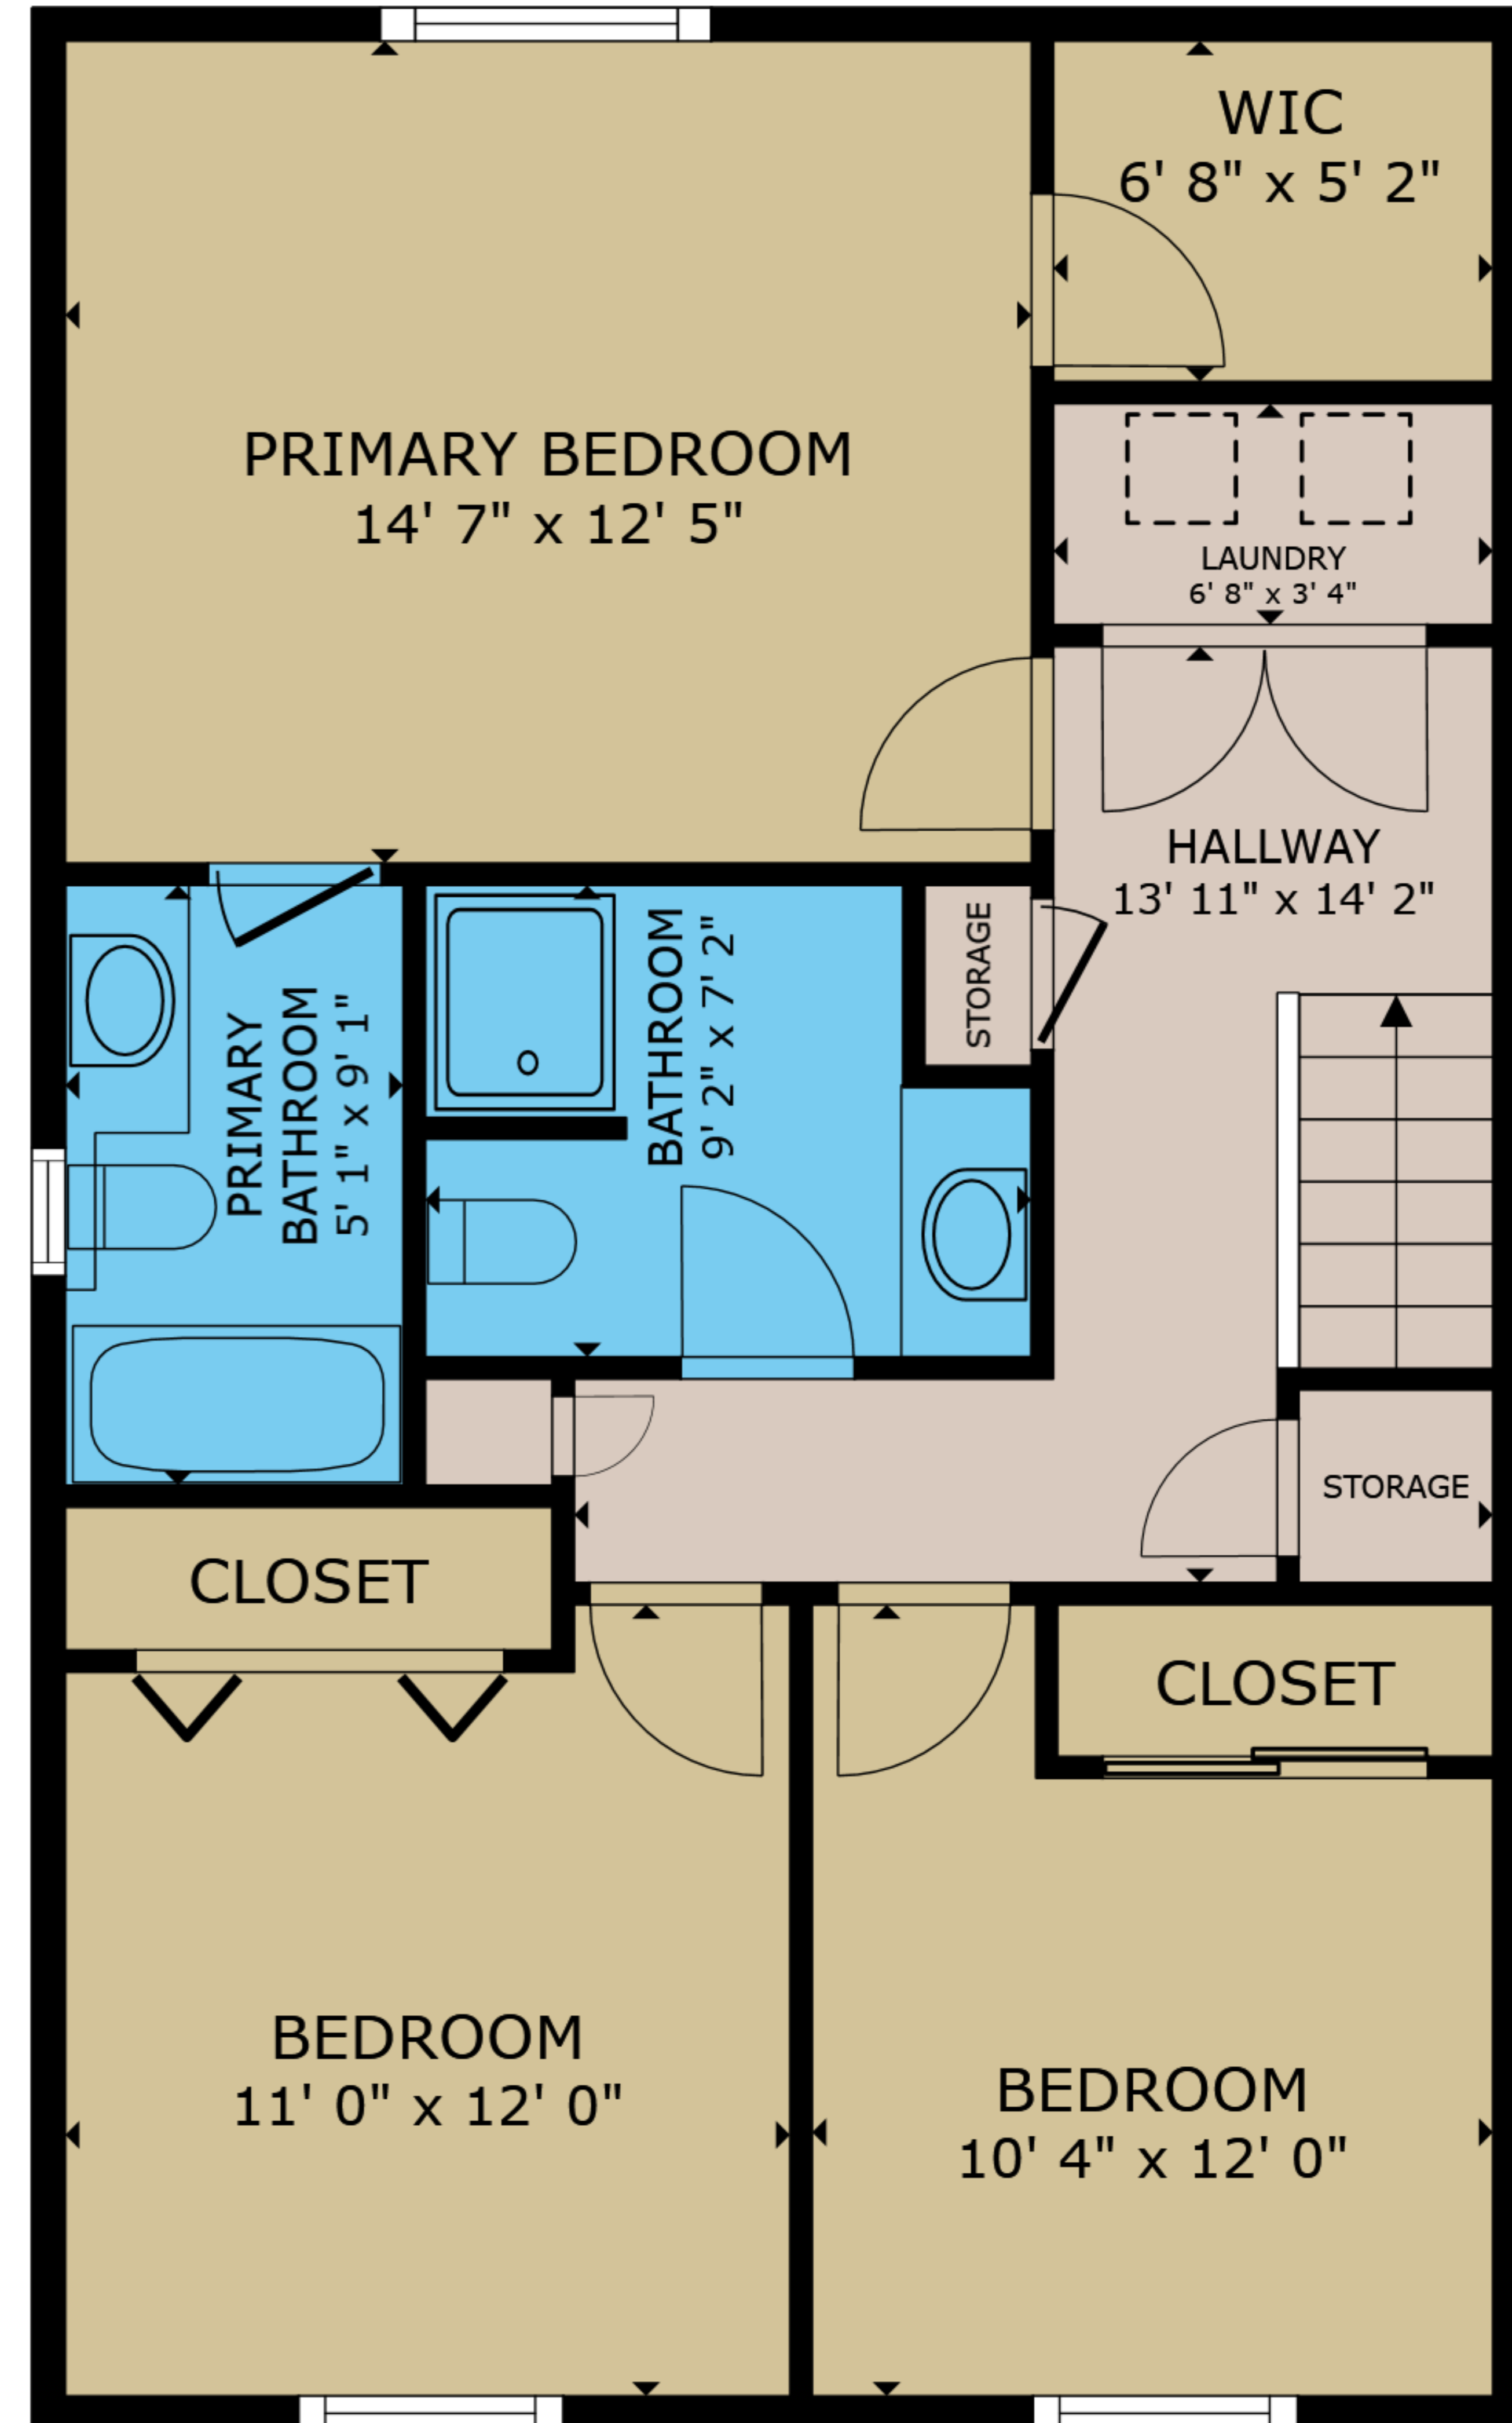

FLOOR 1

FLOOR 2

GROSS INTERNAL AREA
 FLOOR 1 639 sq.ft. FLOOR 2 769 sq.ft.
 TOTAL : 1,408 sq.ft.

SIZES AND DIMENSIONS ARE APPROXIMATE, ACTUAL MAY VARY.