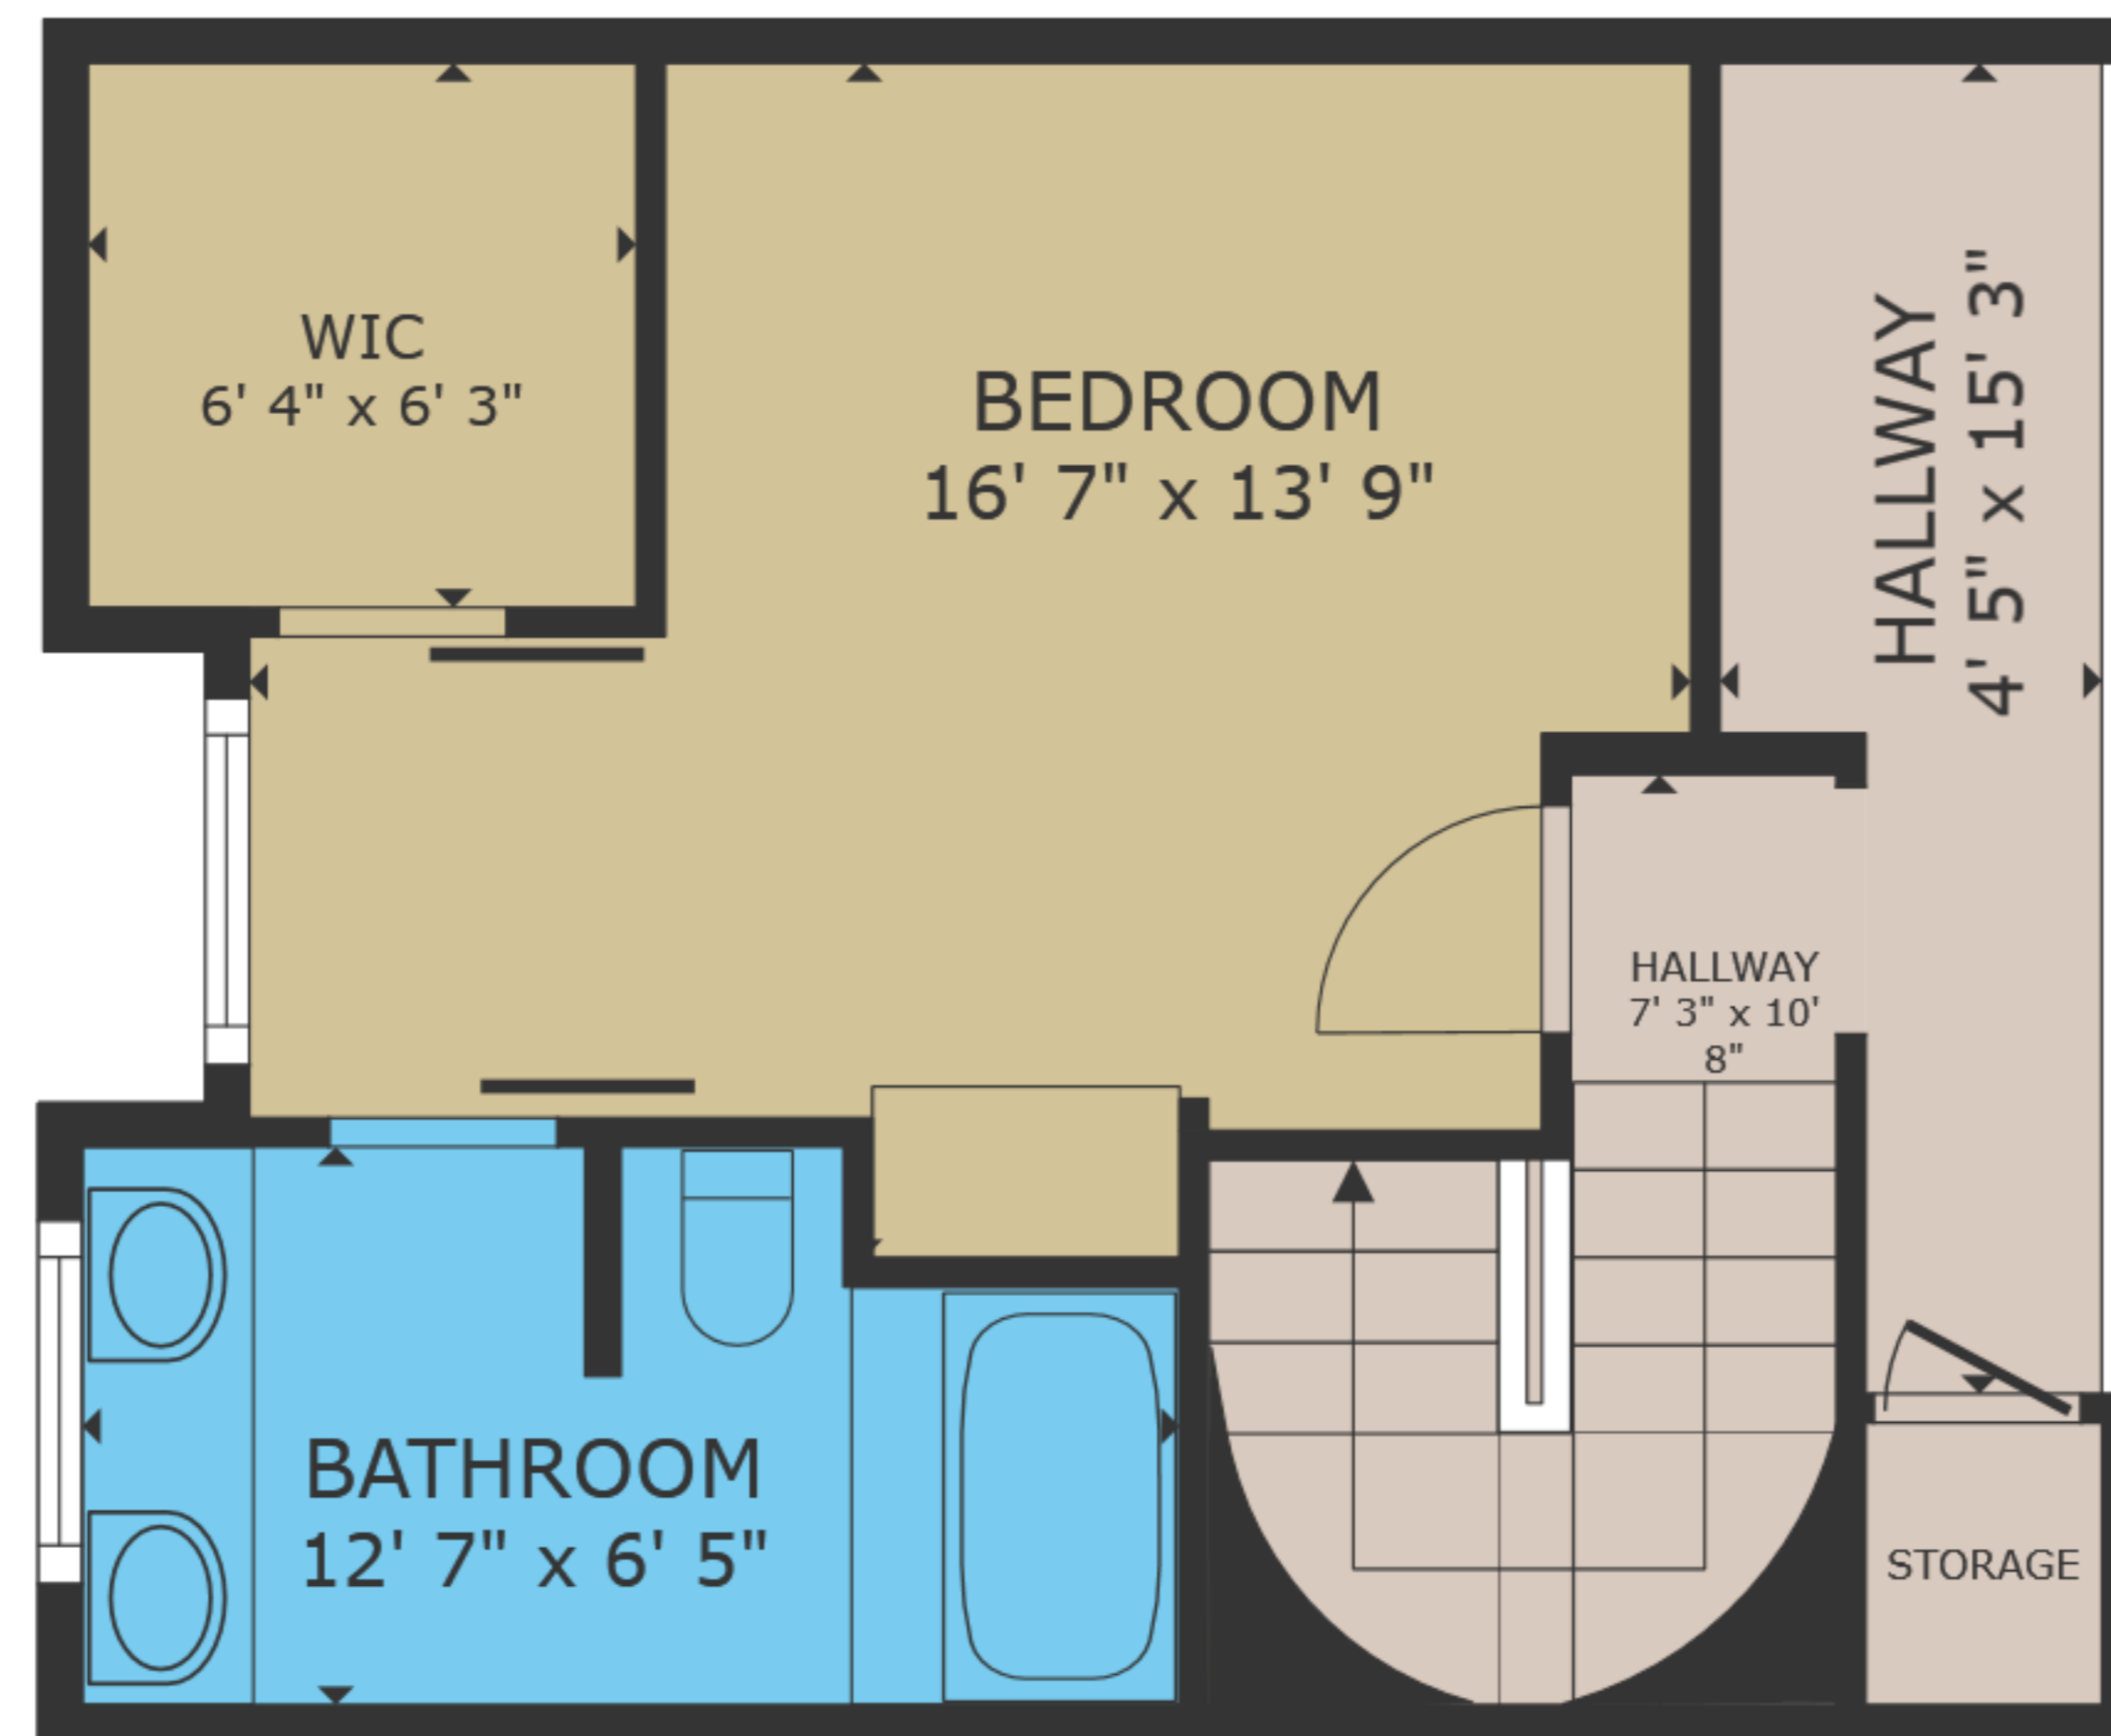

FLOOR 1

FLOOR 2

GROSS INTERNAL AREA
 FLOOR 1 671 sq.ft. FLOOR 2 425 sq.ft.
 TOTAL : 1,096 sq.ft.

SIZES AND DIMENSIONS ARE APPROXIMATE, ACTUAL MAY VARY.