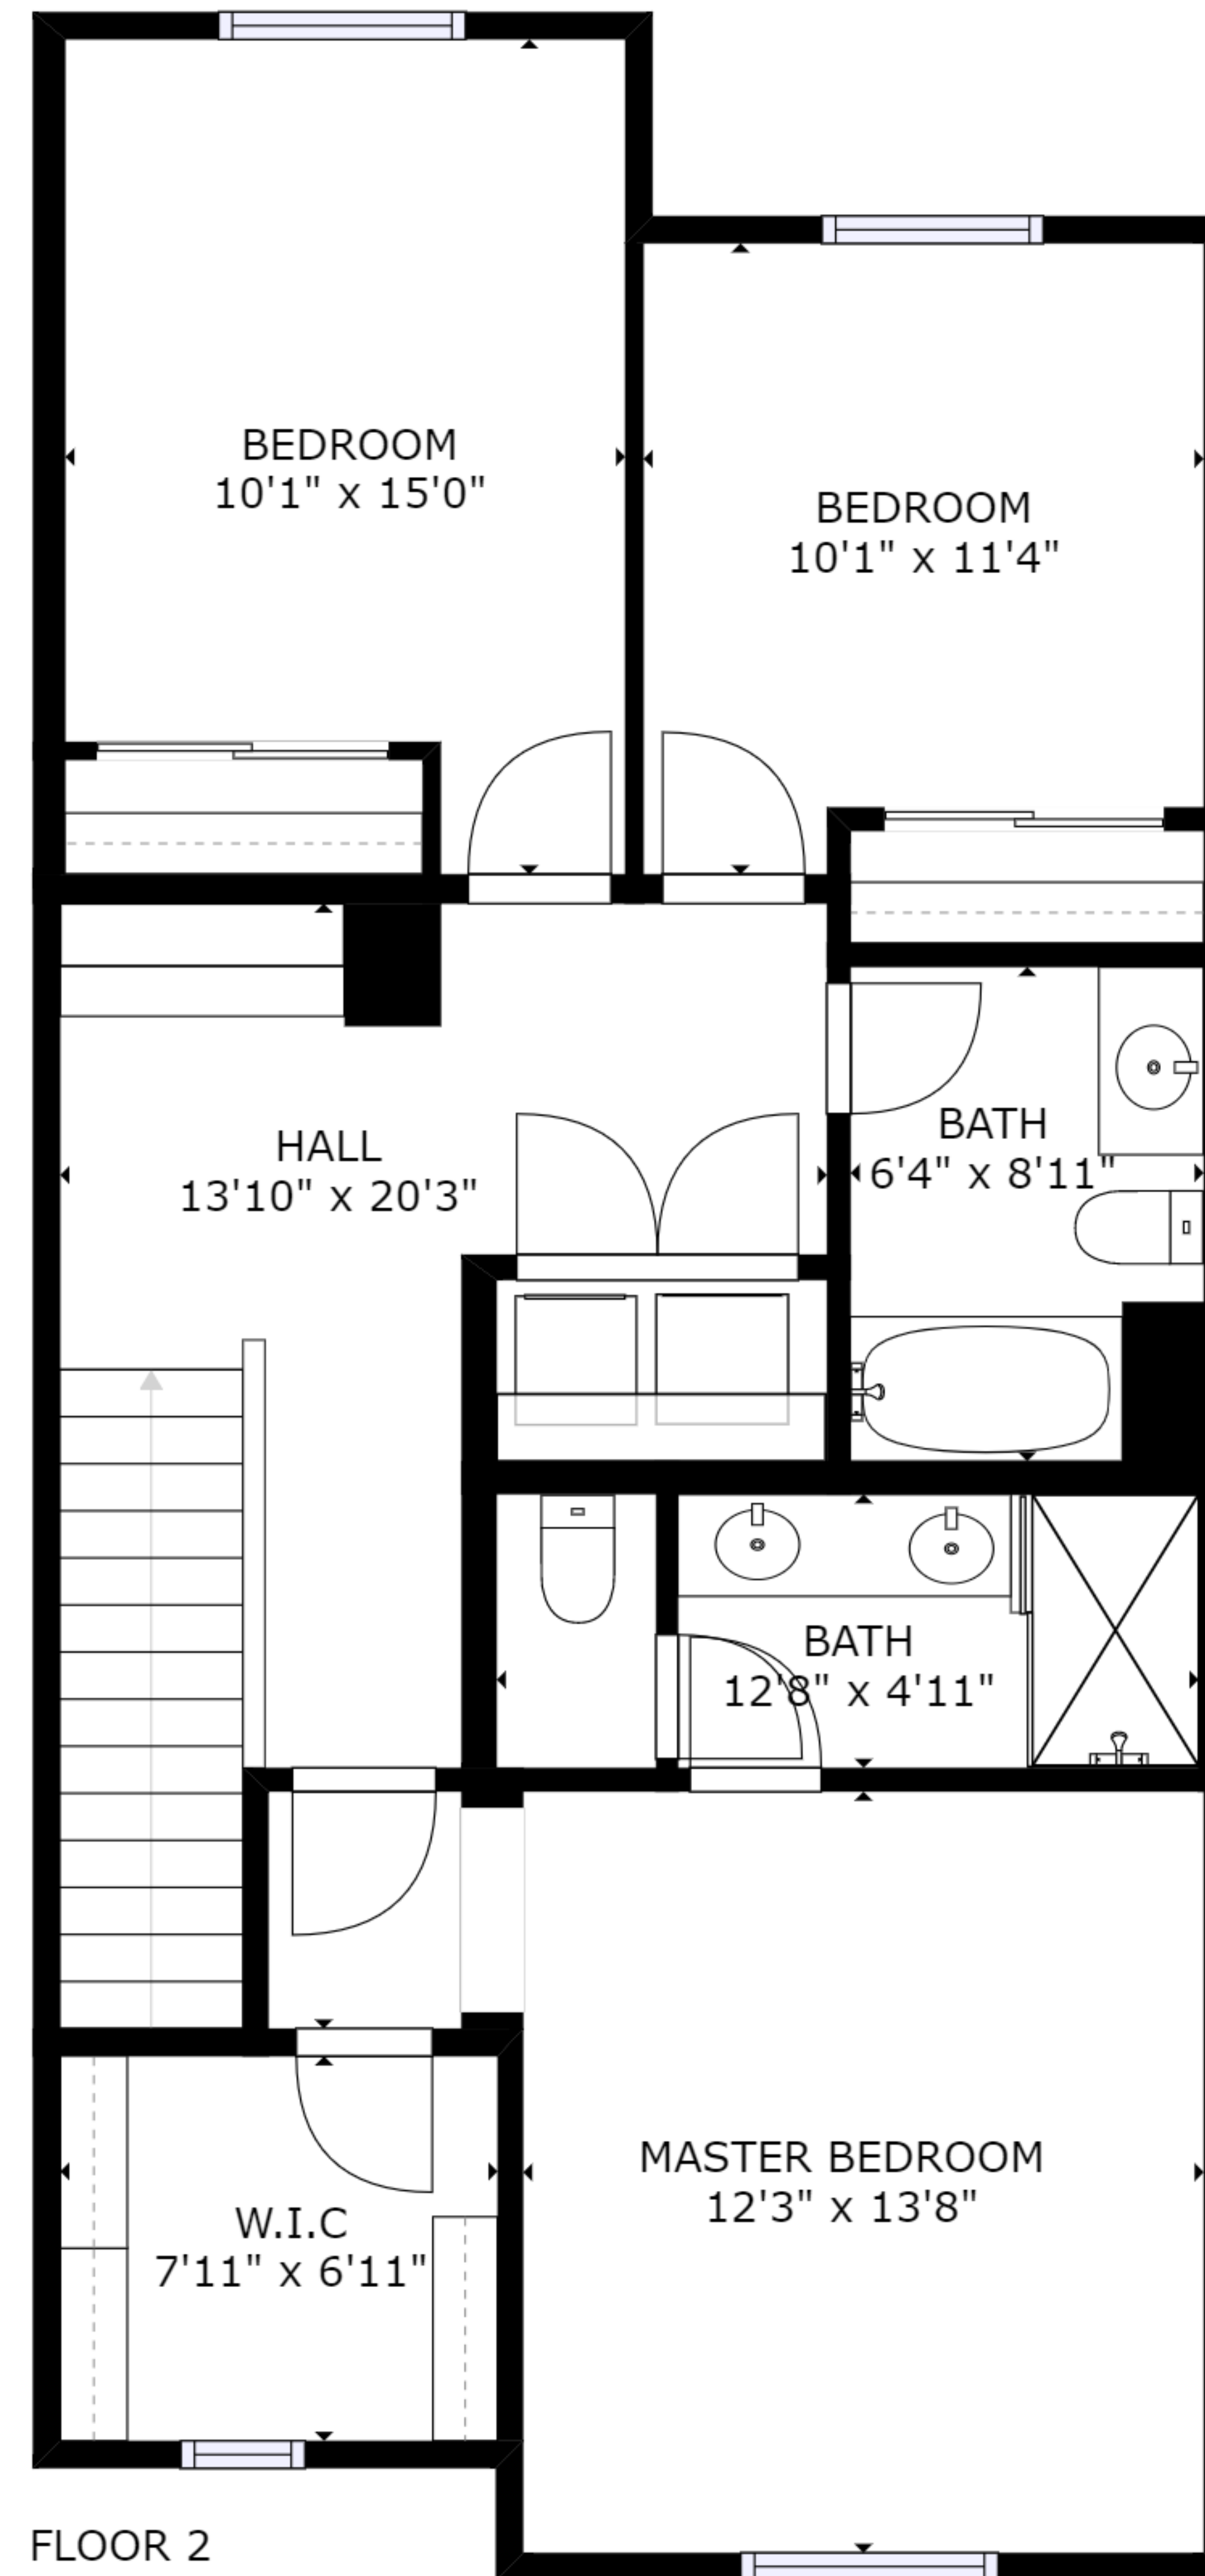

FLOOR 1

FLOOR 2

GROSS INTERNAL AREA
 FLOOR 1: 537 sq ft, FLOOR 2: 874 sq ft
 TOTAL: 1412 sq ft
 SIZES AND DIMENSIONS ARE APPROXIMATE, ACTUAL MAY VARY.