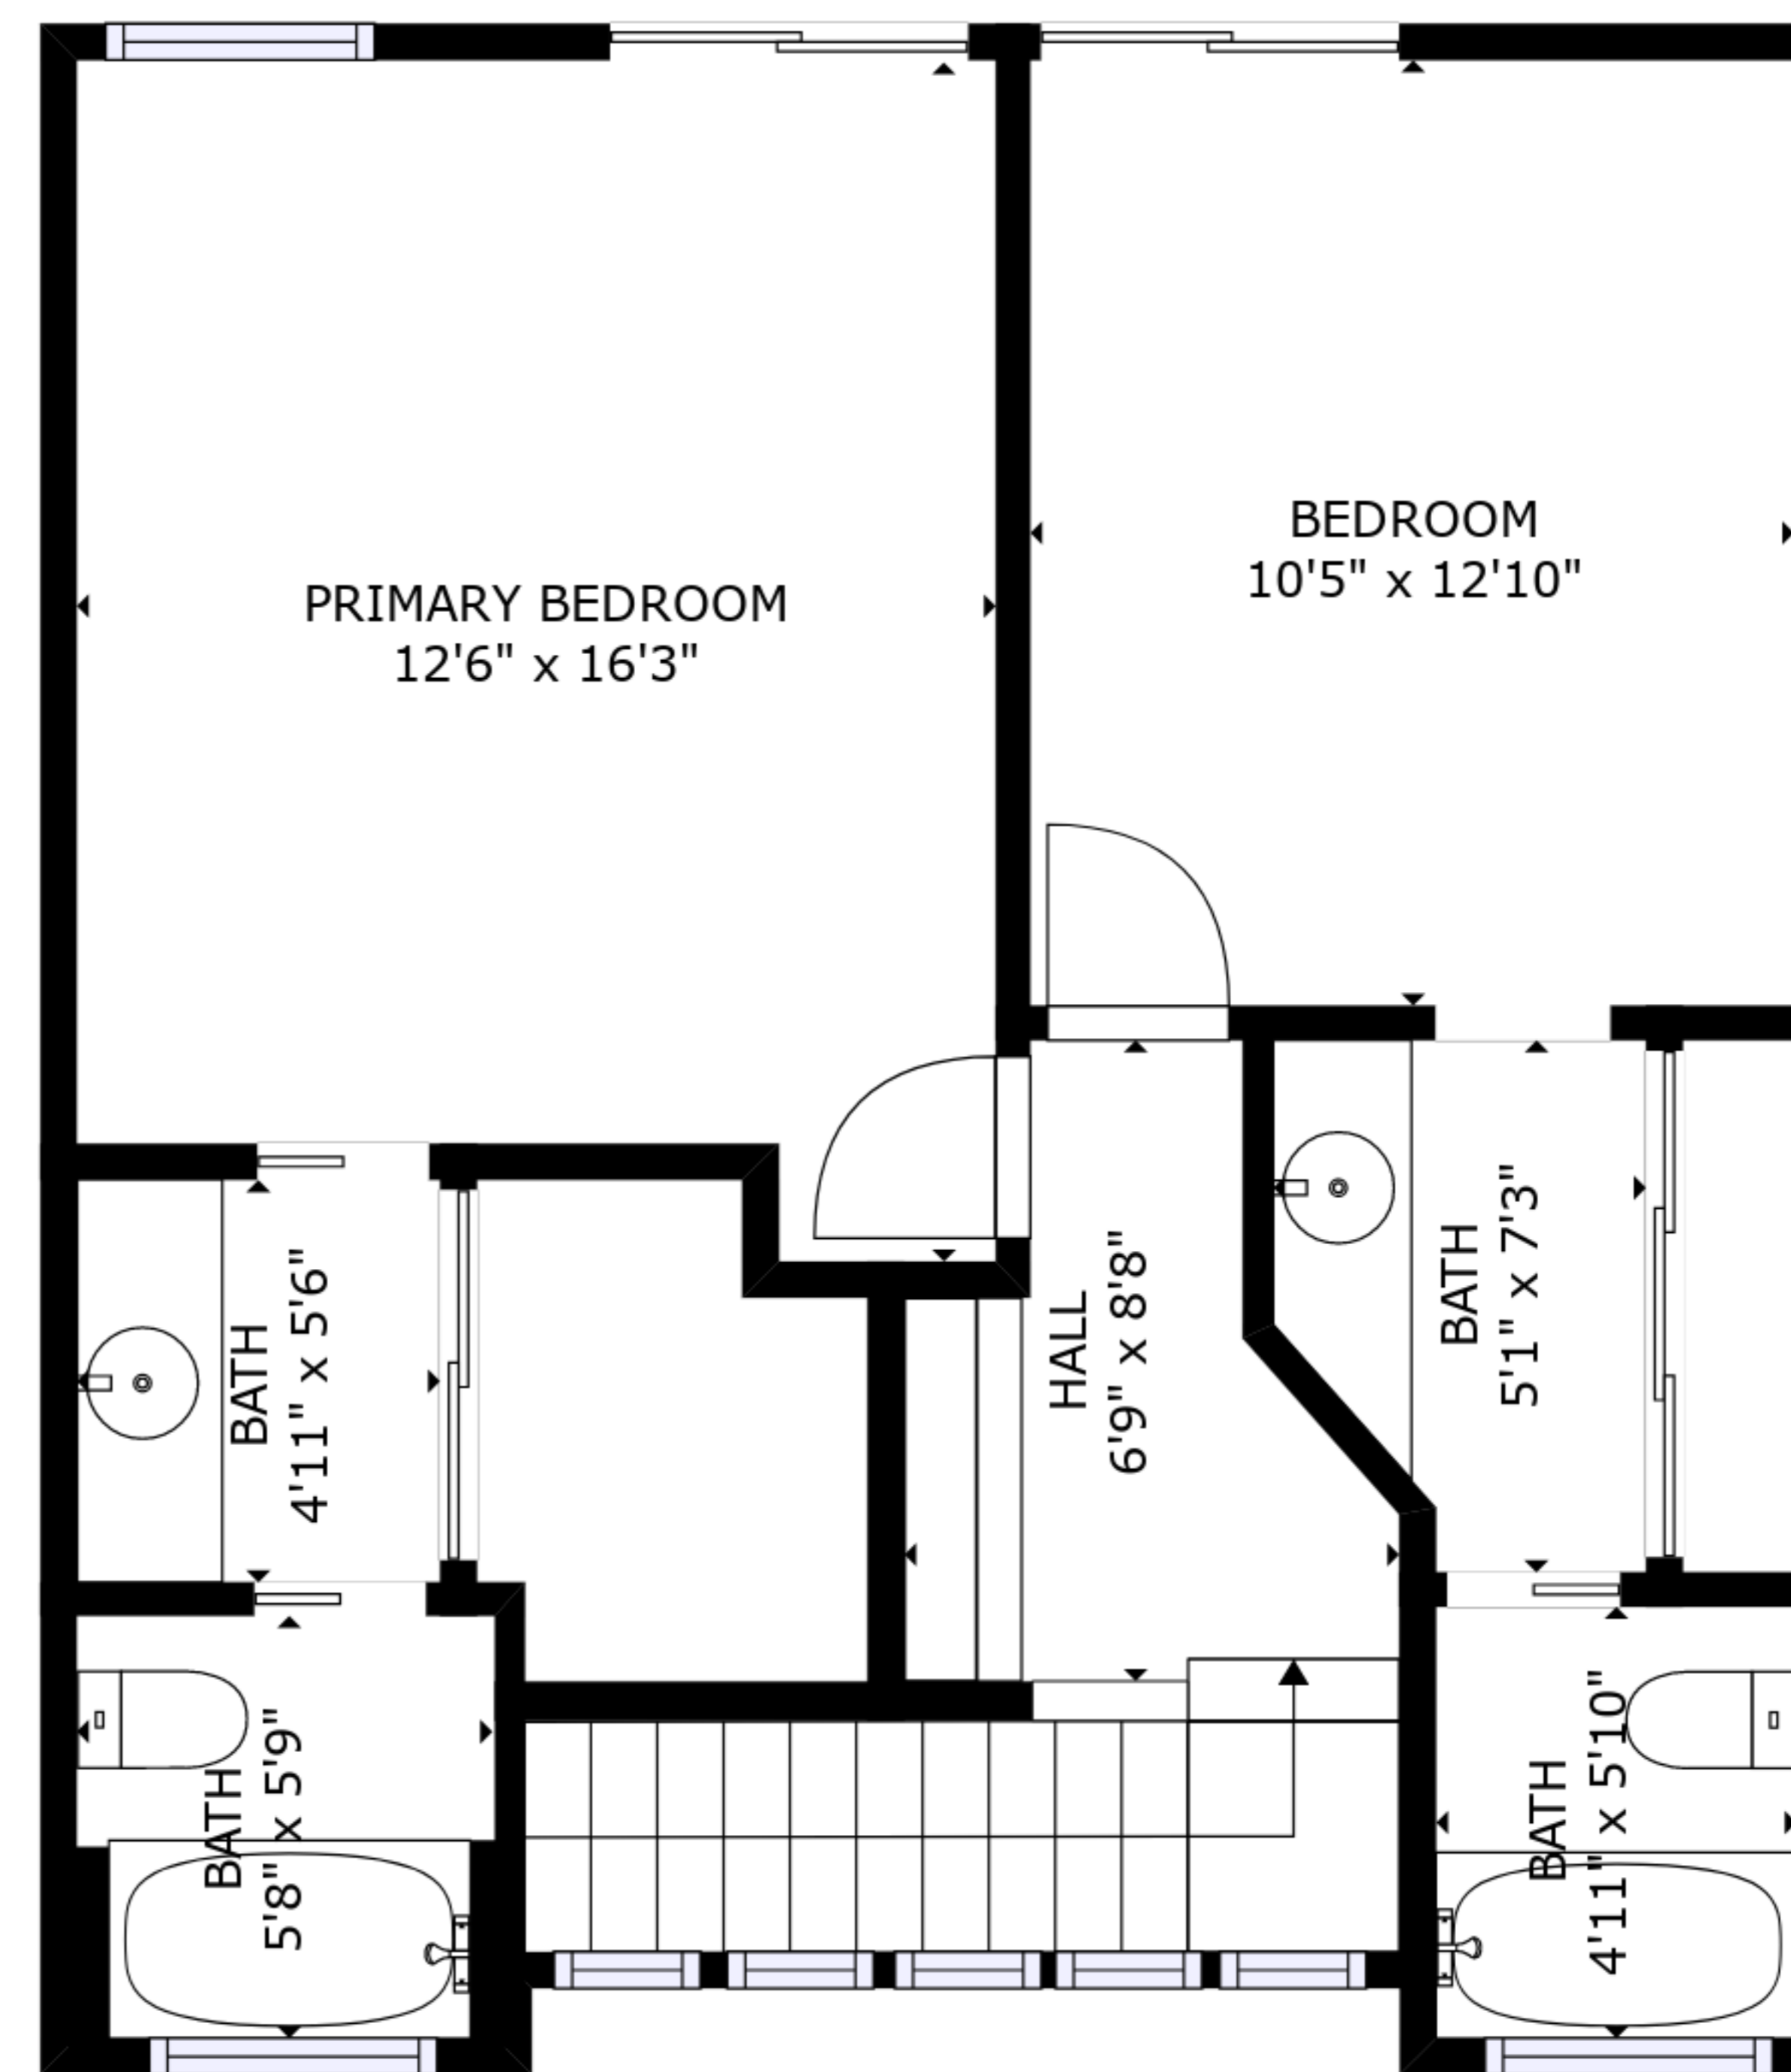

FLOOR 2

FLOOR 3

FLOOR 1

GROSS INTERNAL AREA  
 FLOOR 1: 0 sq. ft, FLOOR 2: 570 sq. ft  
 FLOOR 3: 612 sq. ft, EXCLUDED AREAS:  
 GARAGE: 70 sq. ft  
 TOTAL: 1183 sq. ft

SIZES AND DIMENSIONS ARE APPROXIMATE, ACTUAL MAY VARY.