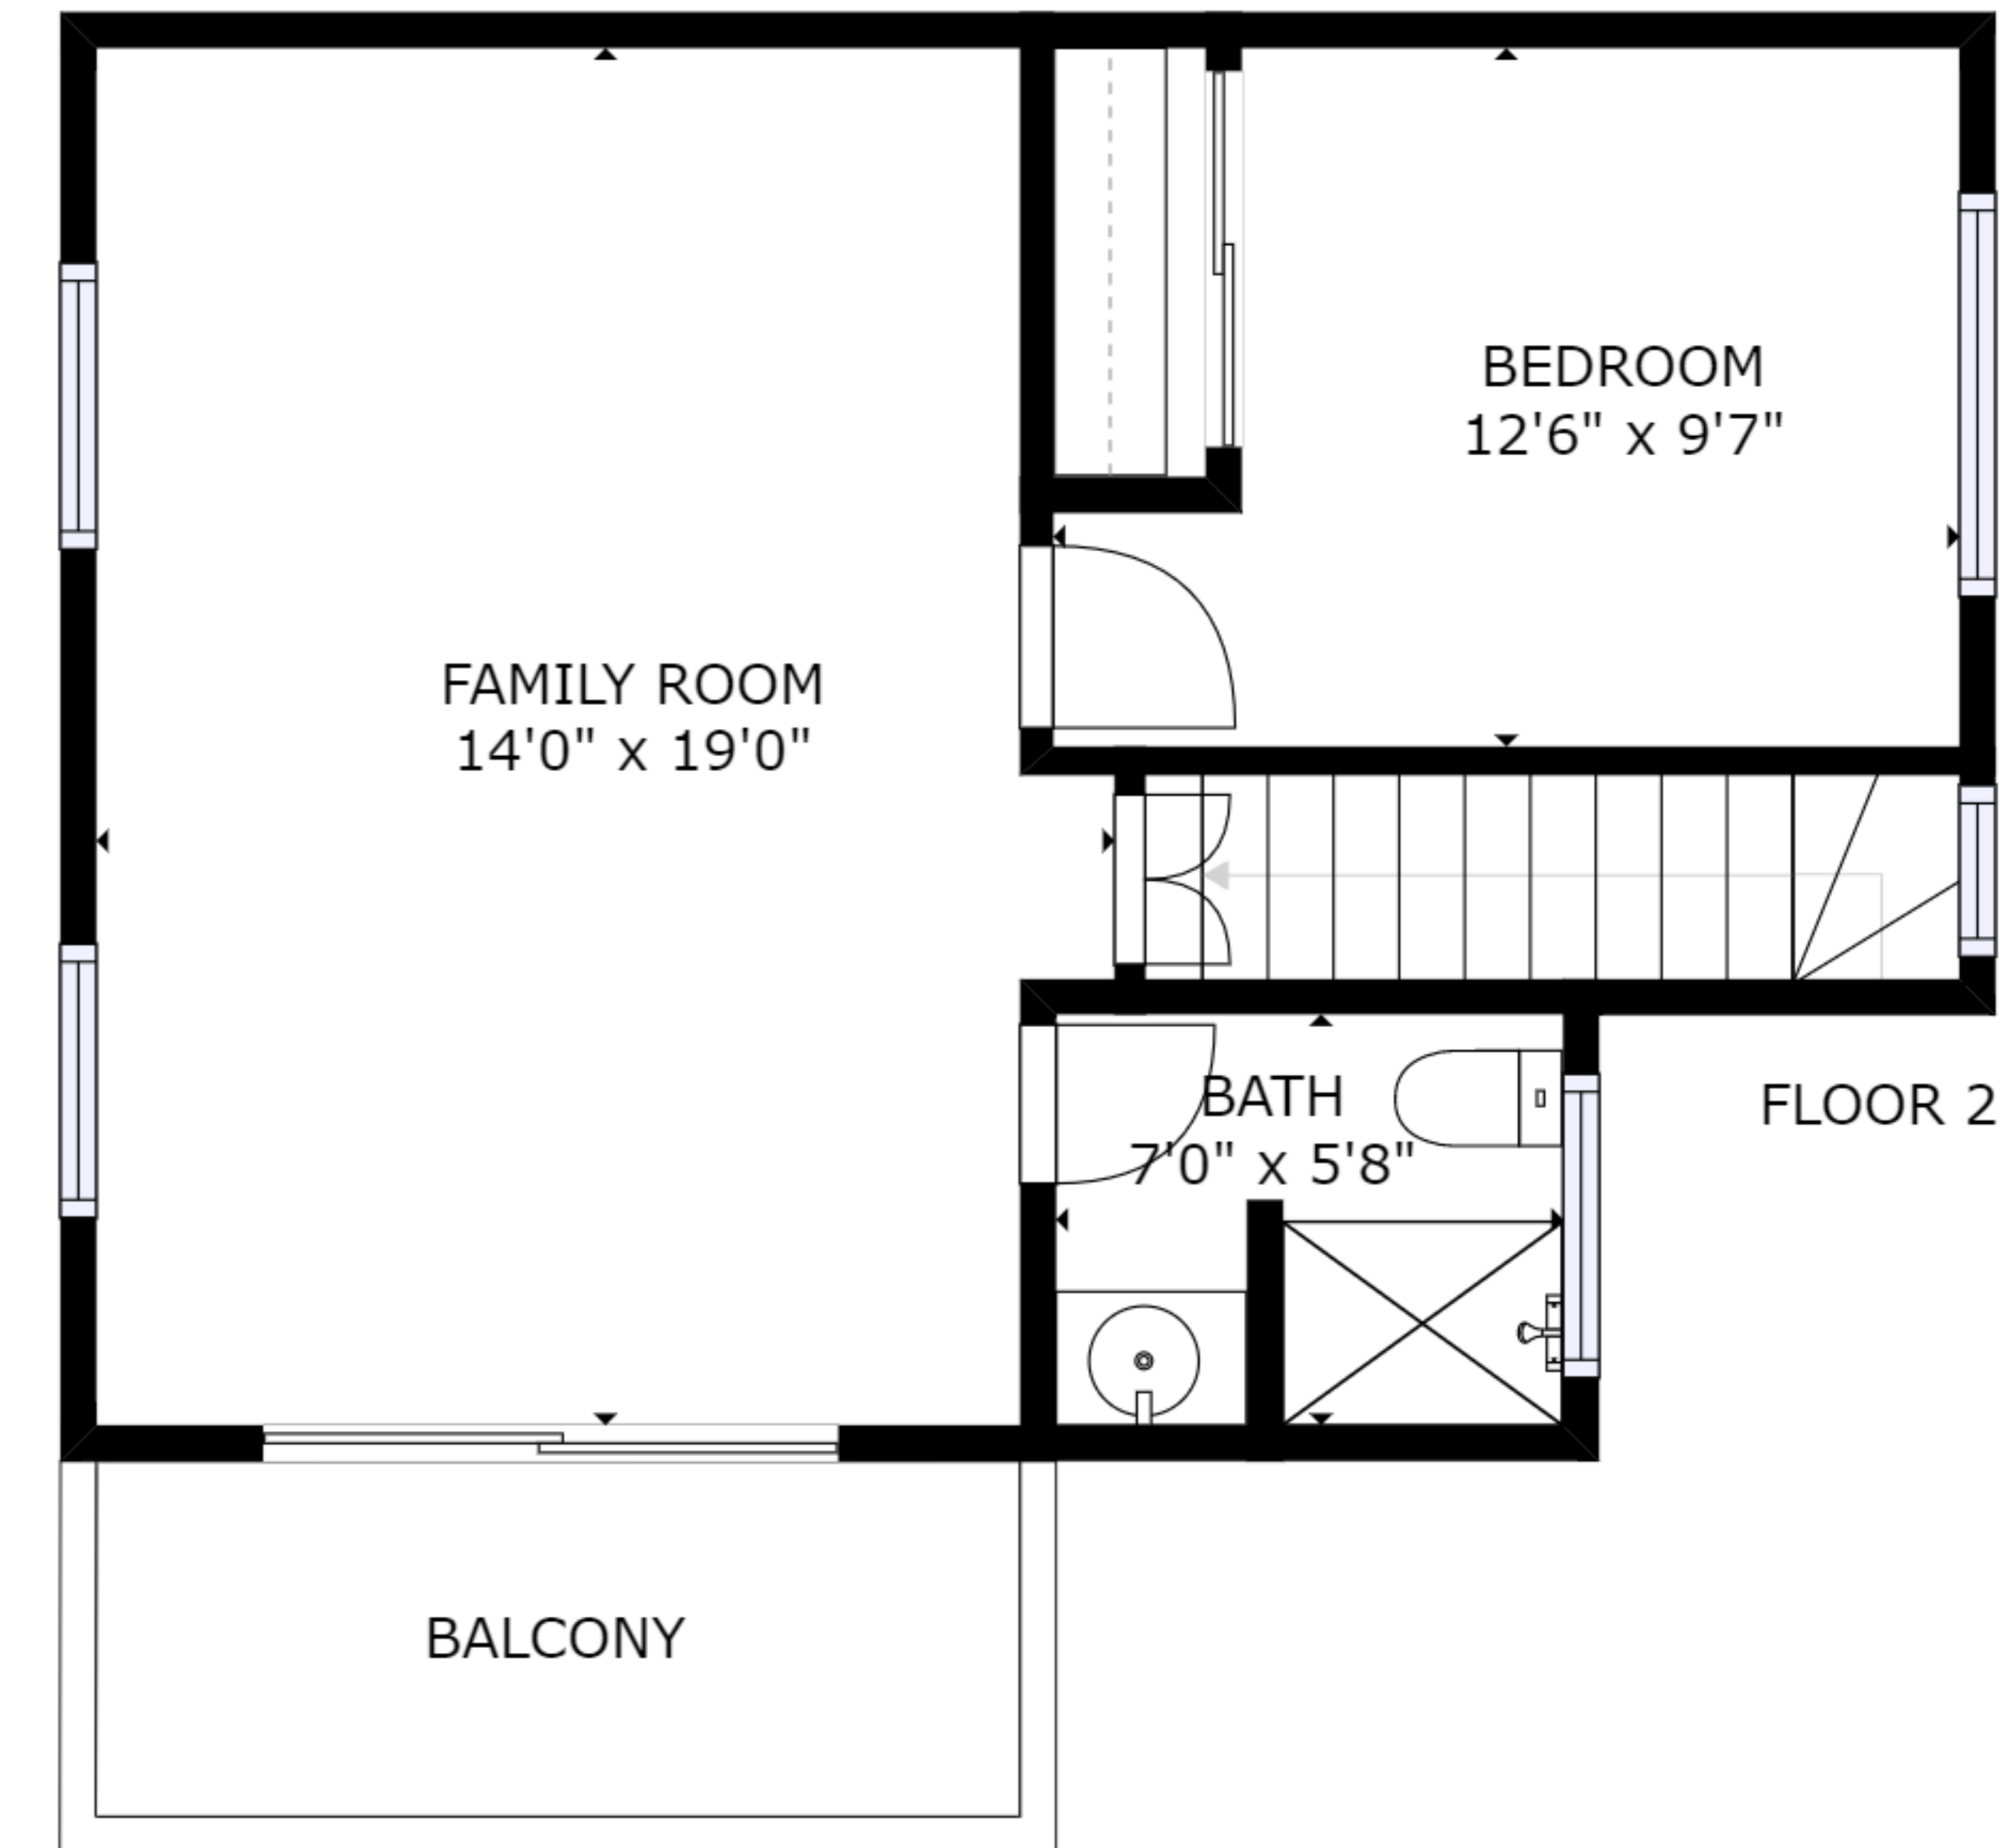

FLOOR 1

FLOOR 2

GROSS INTERNAL AREA
 FLOOR 1: 1127 sq ft, FLOOR 2: 453 sq ft
 TOTAL: 1579 sq ft
 SIZES AND DIMENSIONS ARE APPROXIMATE, ACTUAL MAY VARY.