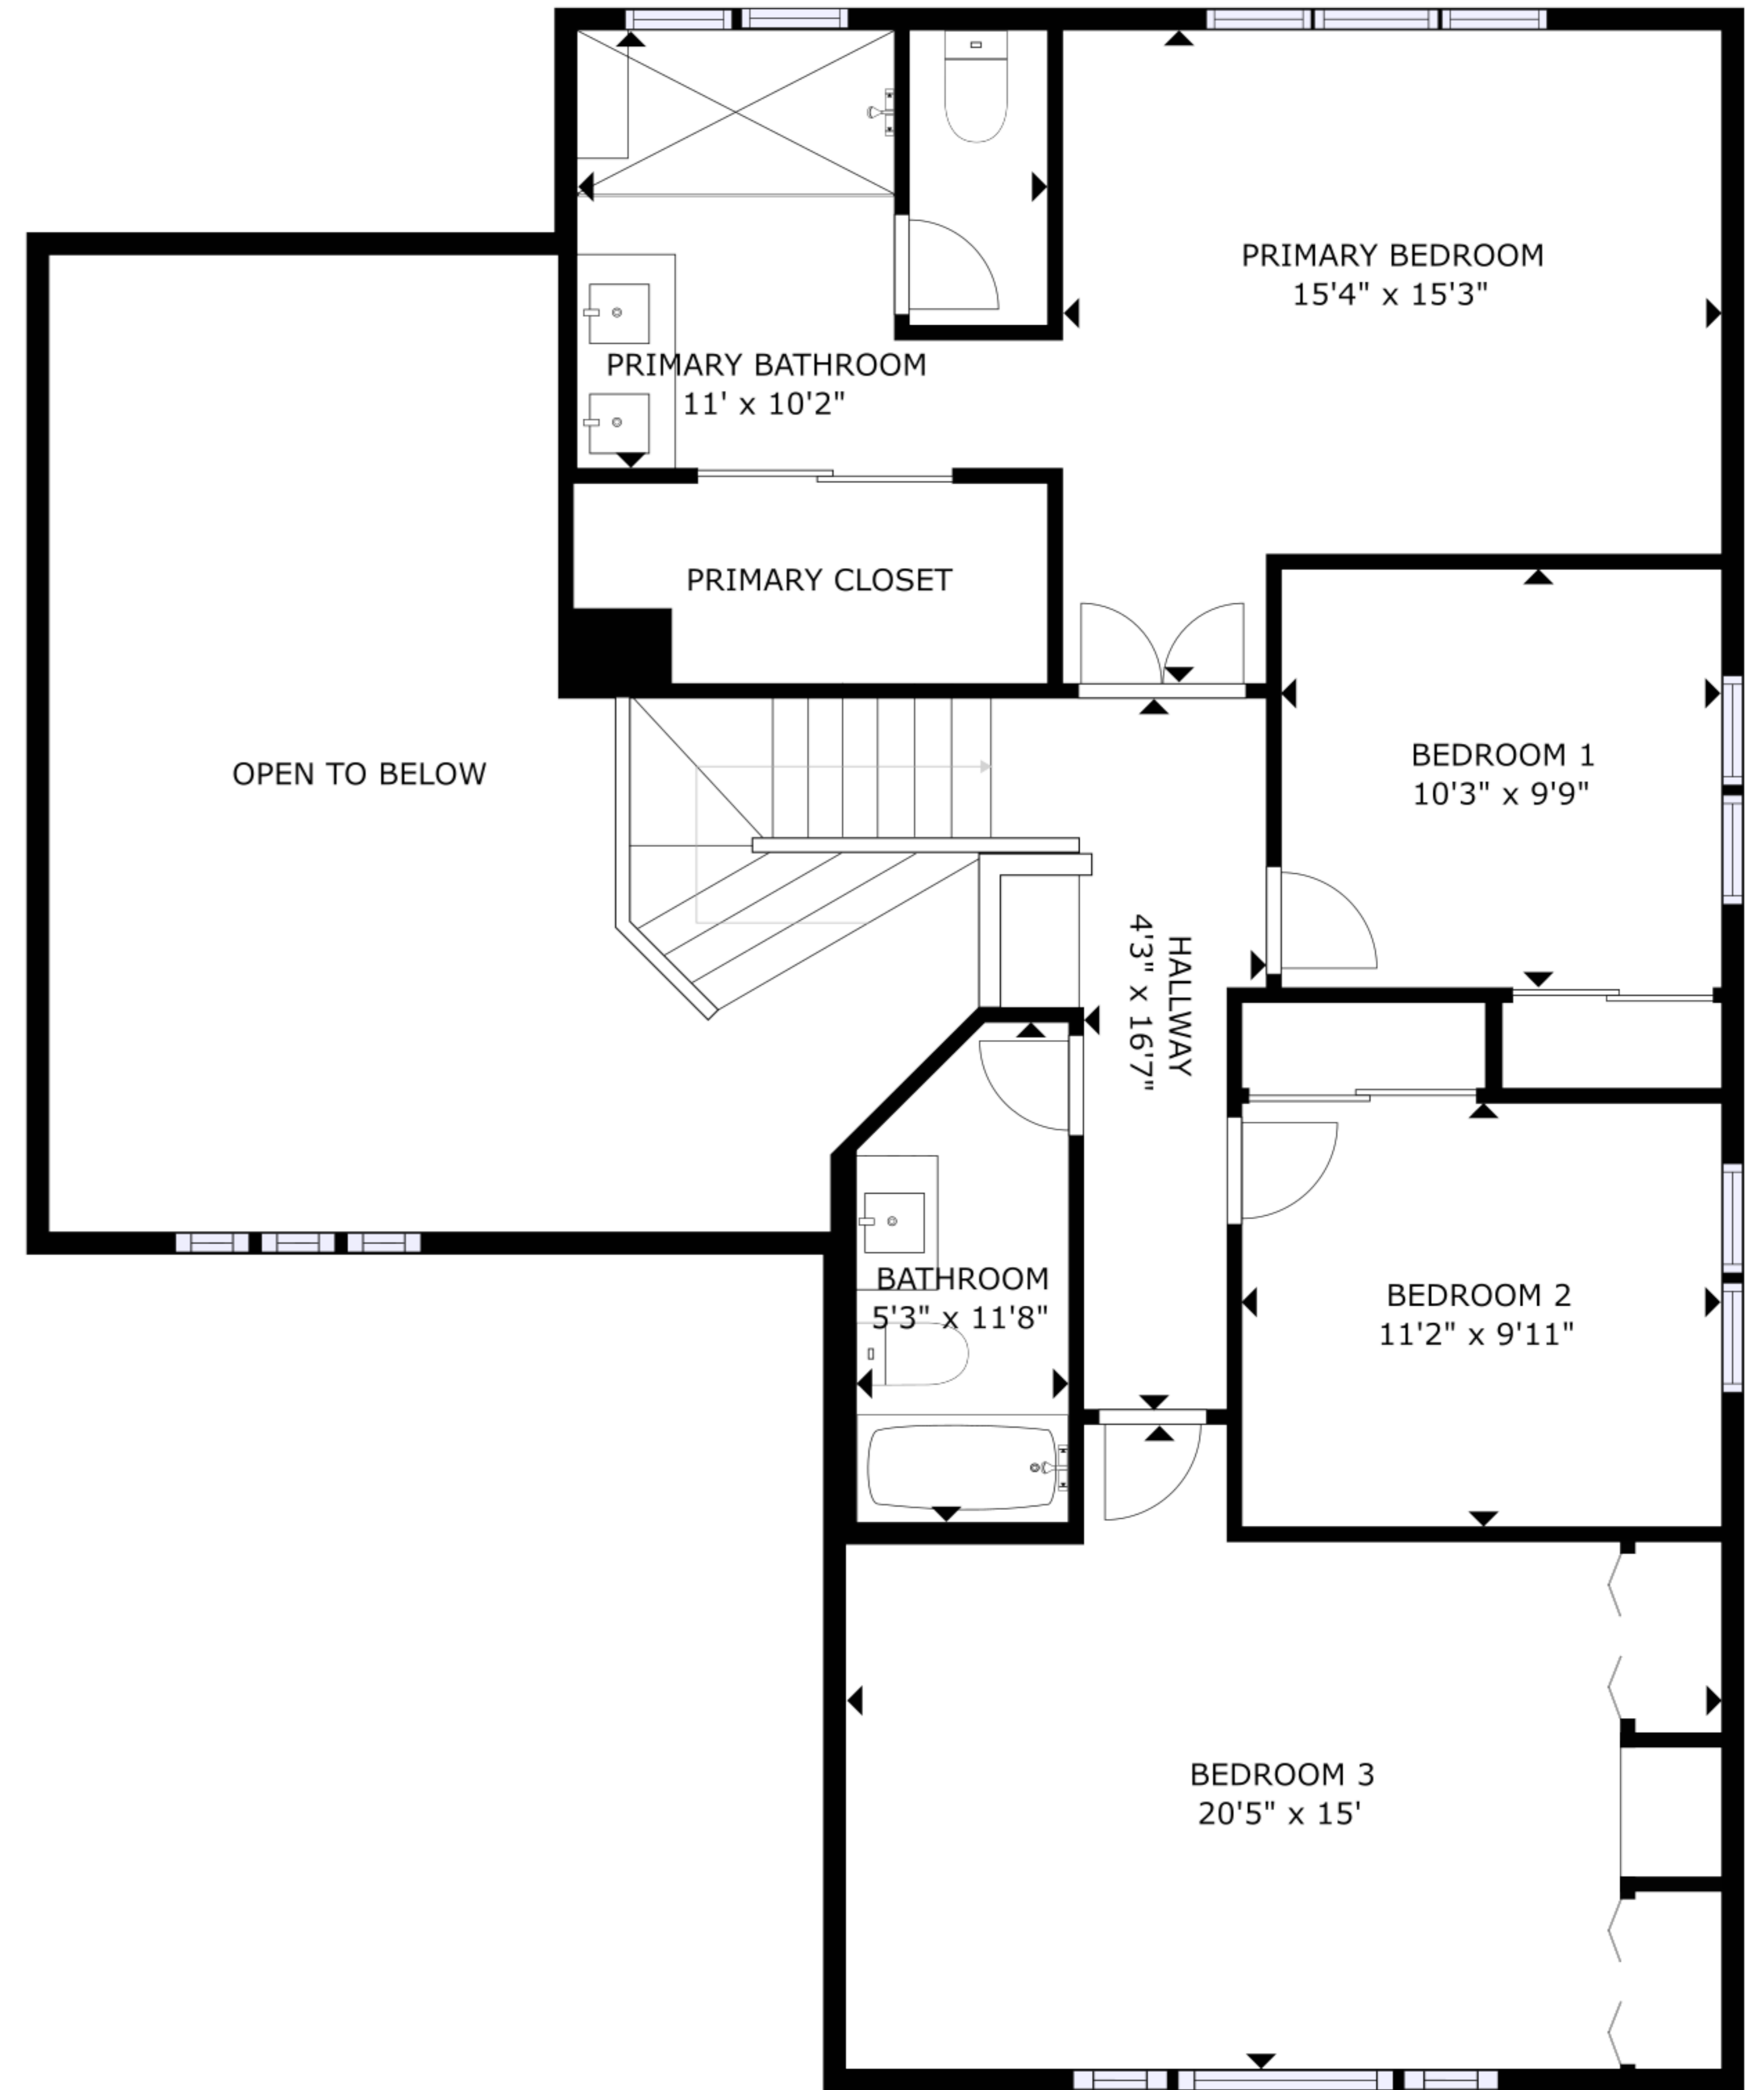

FLOOR 1

FLOOR 2

GROSS INTERNAL AREA
 FLOOR 1: 1081 sq ft, FLOOR 2: 1014 sq ft
 TOTAL: 2095 sq ft

SIZES AND DIMENSIONS ARE APPROXIMATE, ACTUAL MAY VARY.