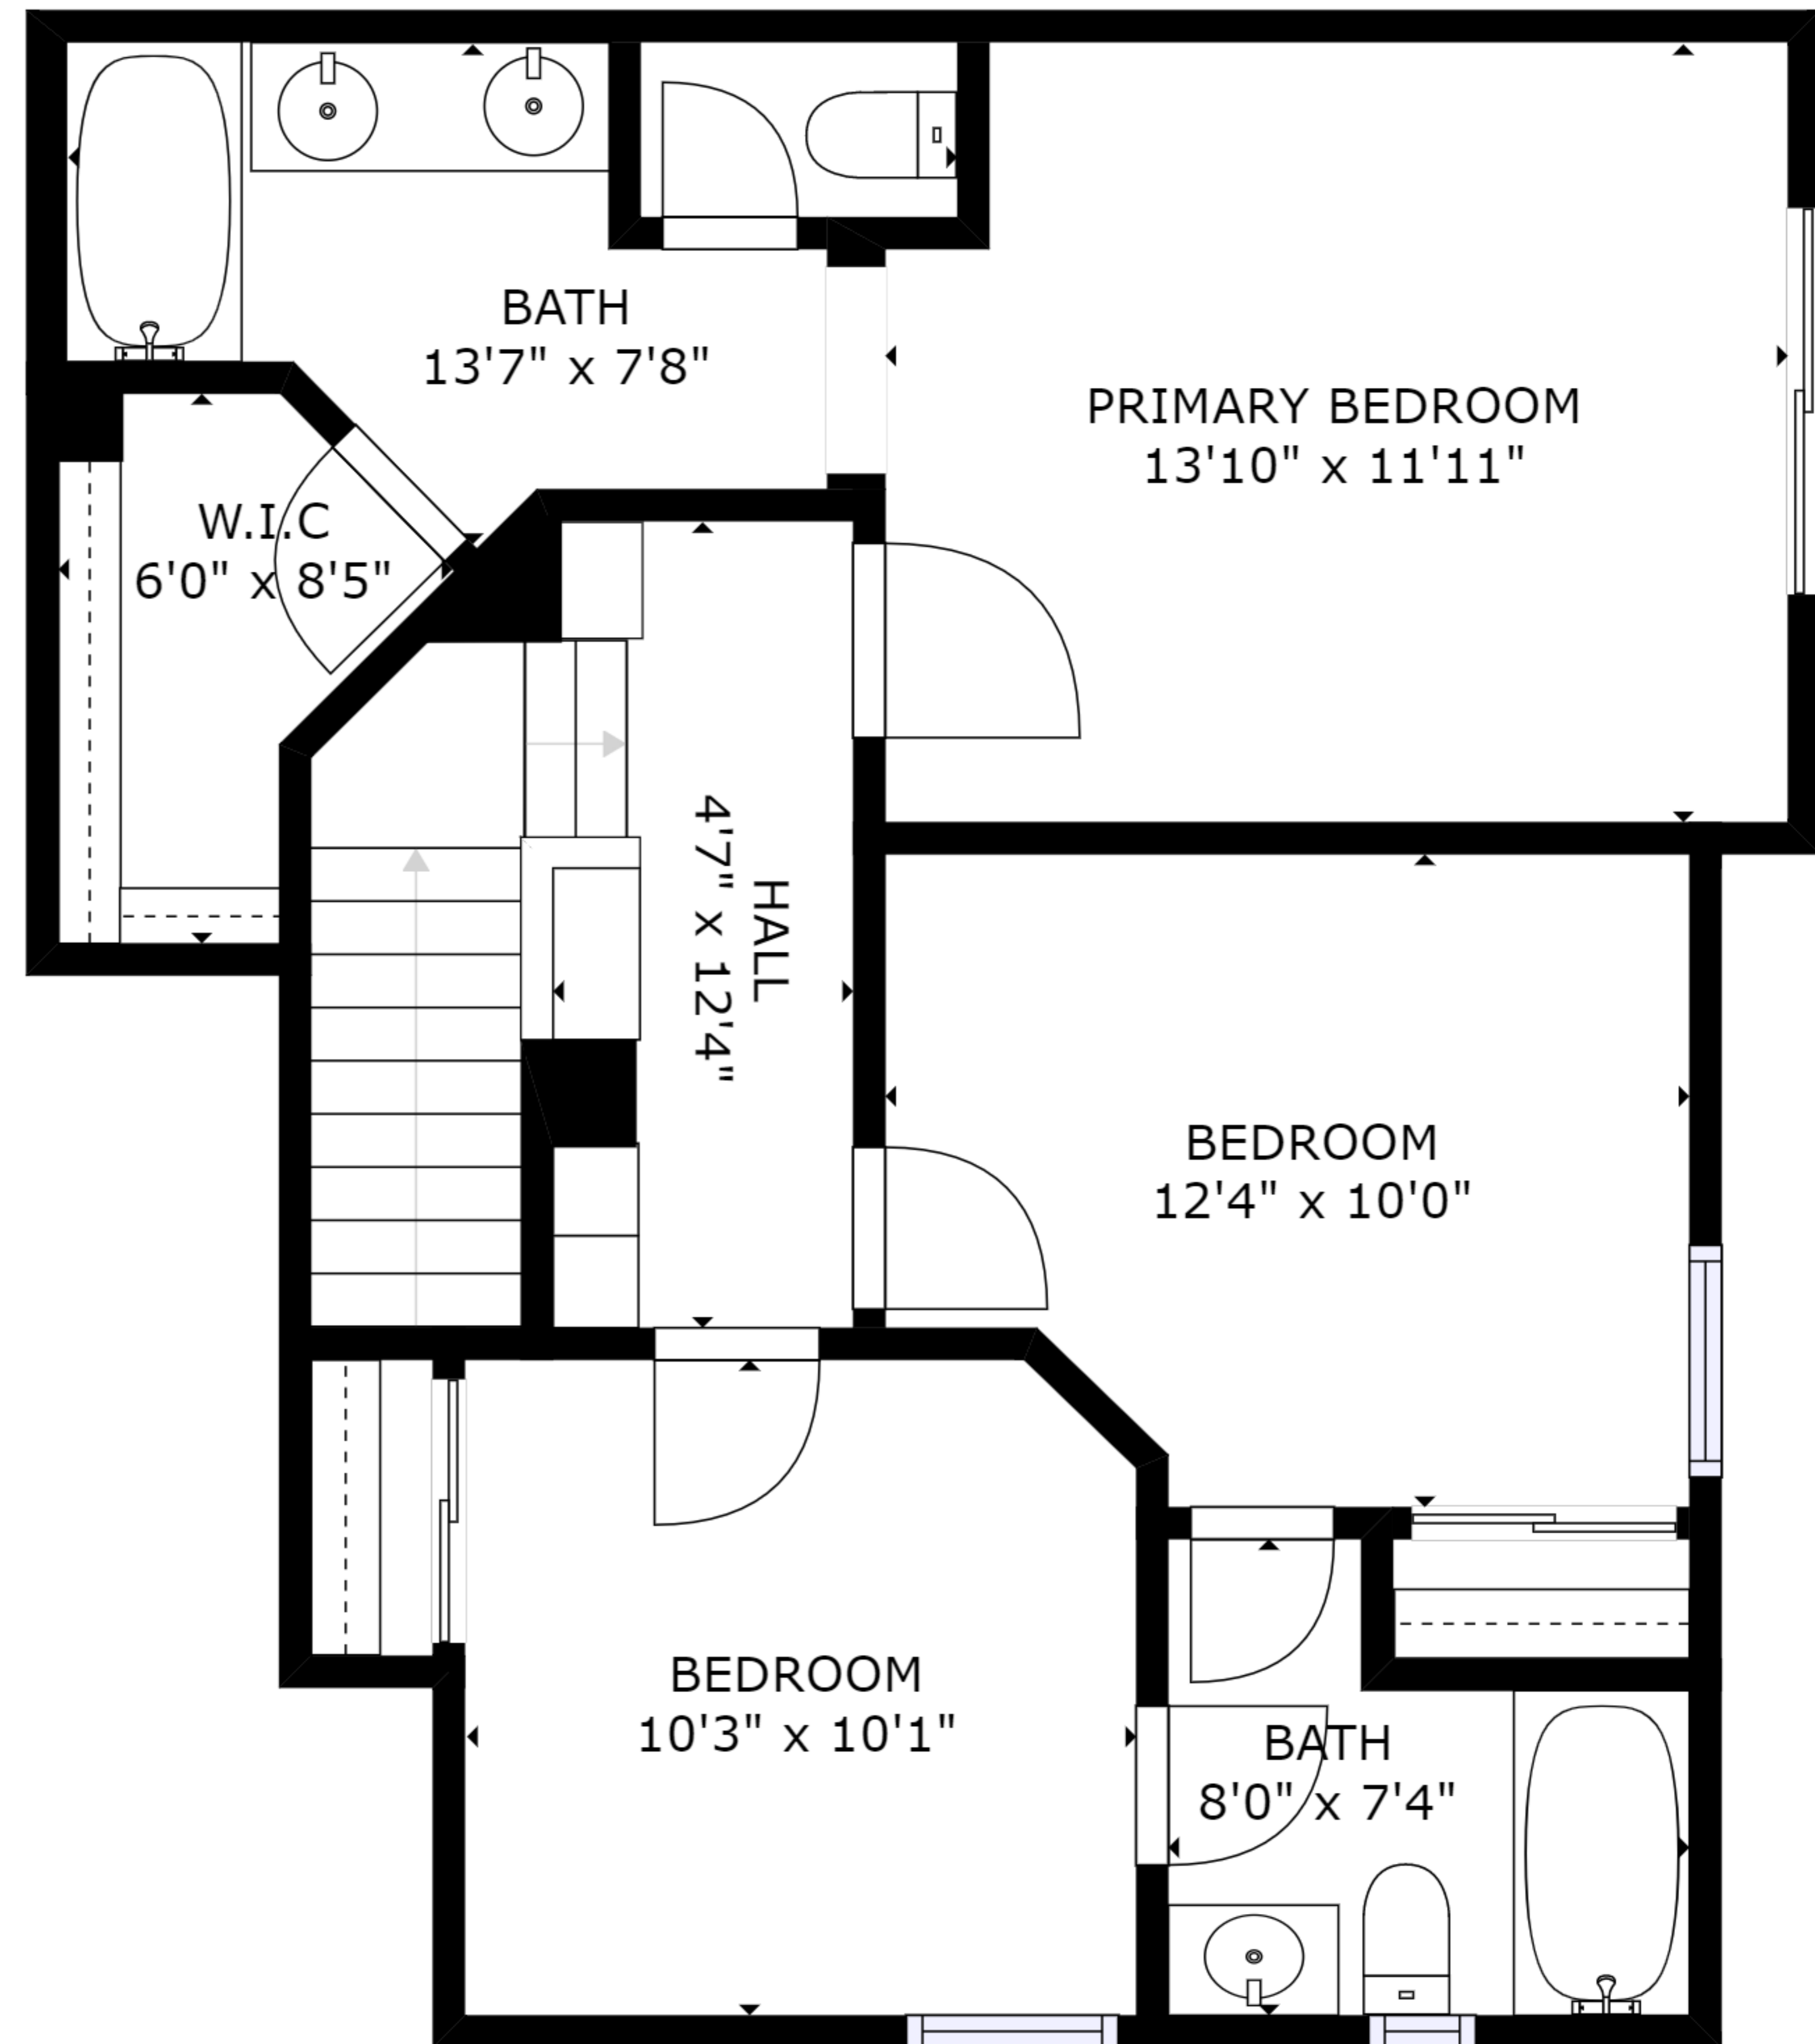

FLOOR 1

FLOOR 2

GROSS INTERNAL AREA  
 FLOOR 1: 622 sq. ft, FLOOR 2: 696 sq. ft  
 TOTAL: 1318 sq. ft

SIZES AND DIMENSIONS ARE APPROXIMATE, ACTUAL MAY VARY.