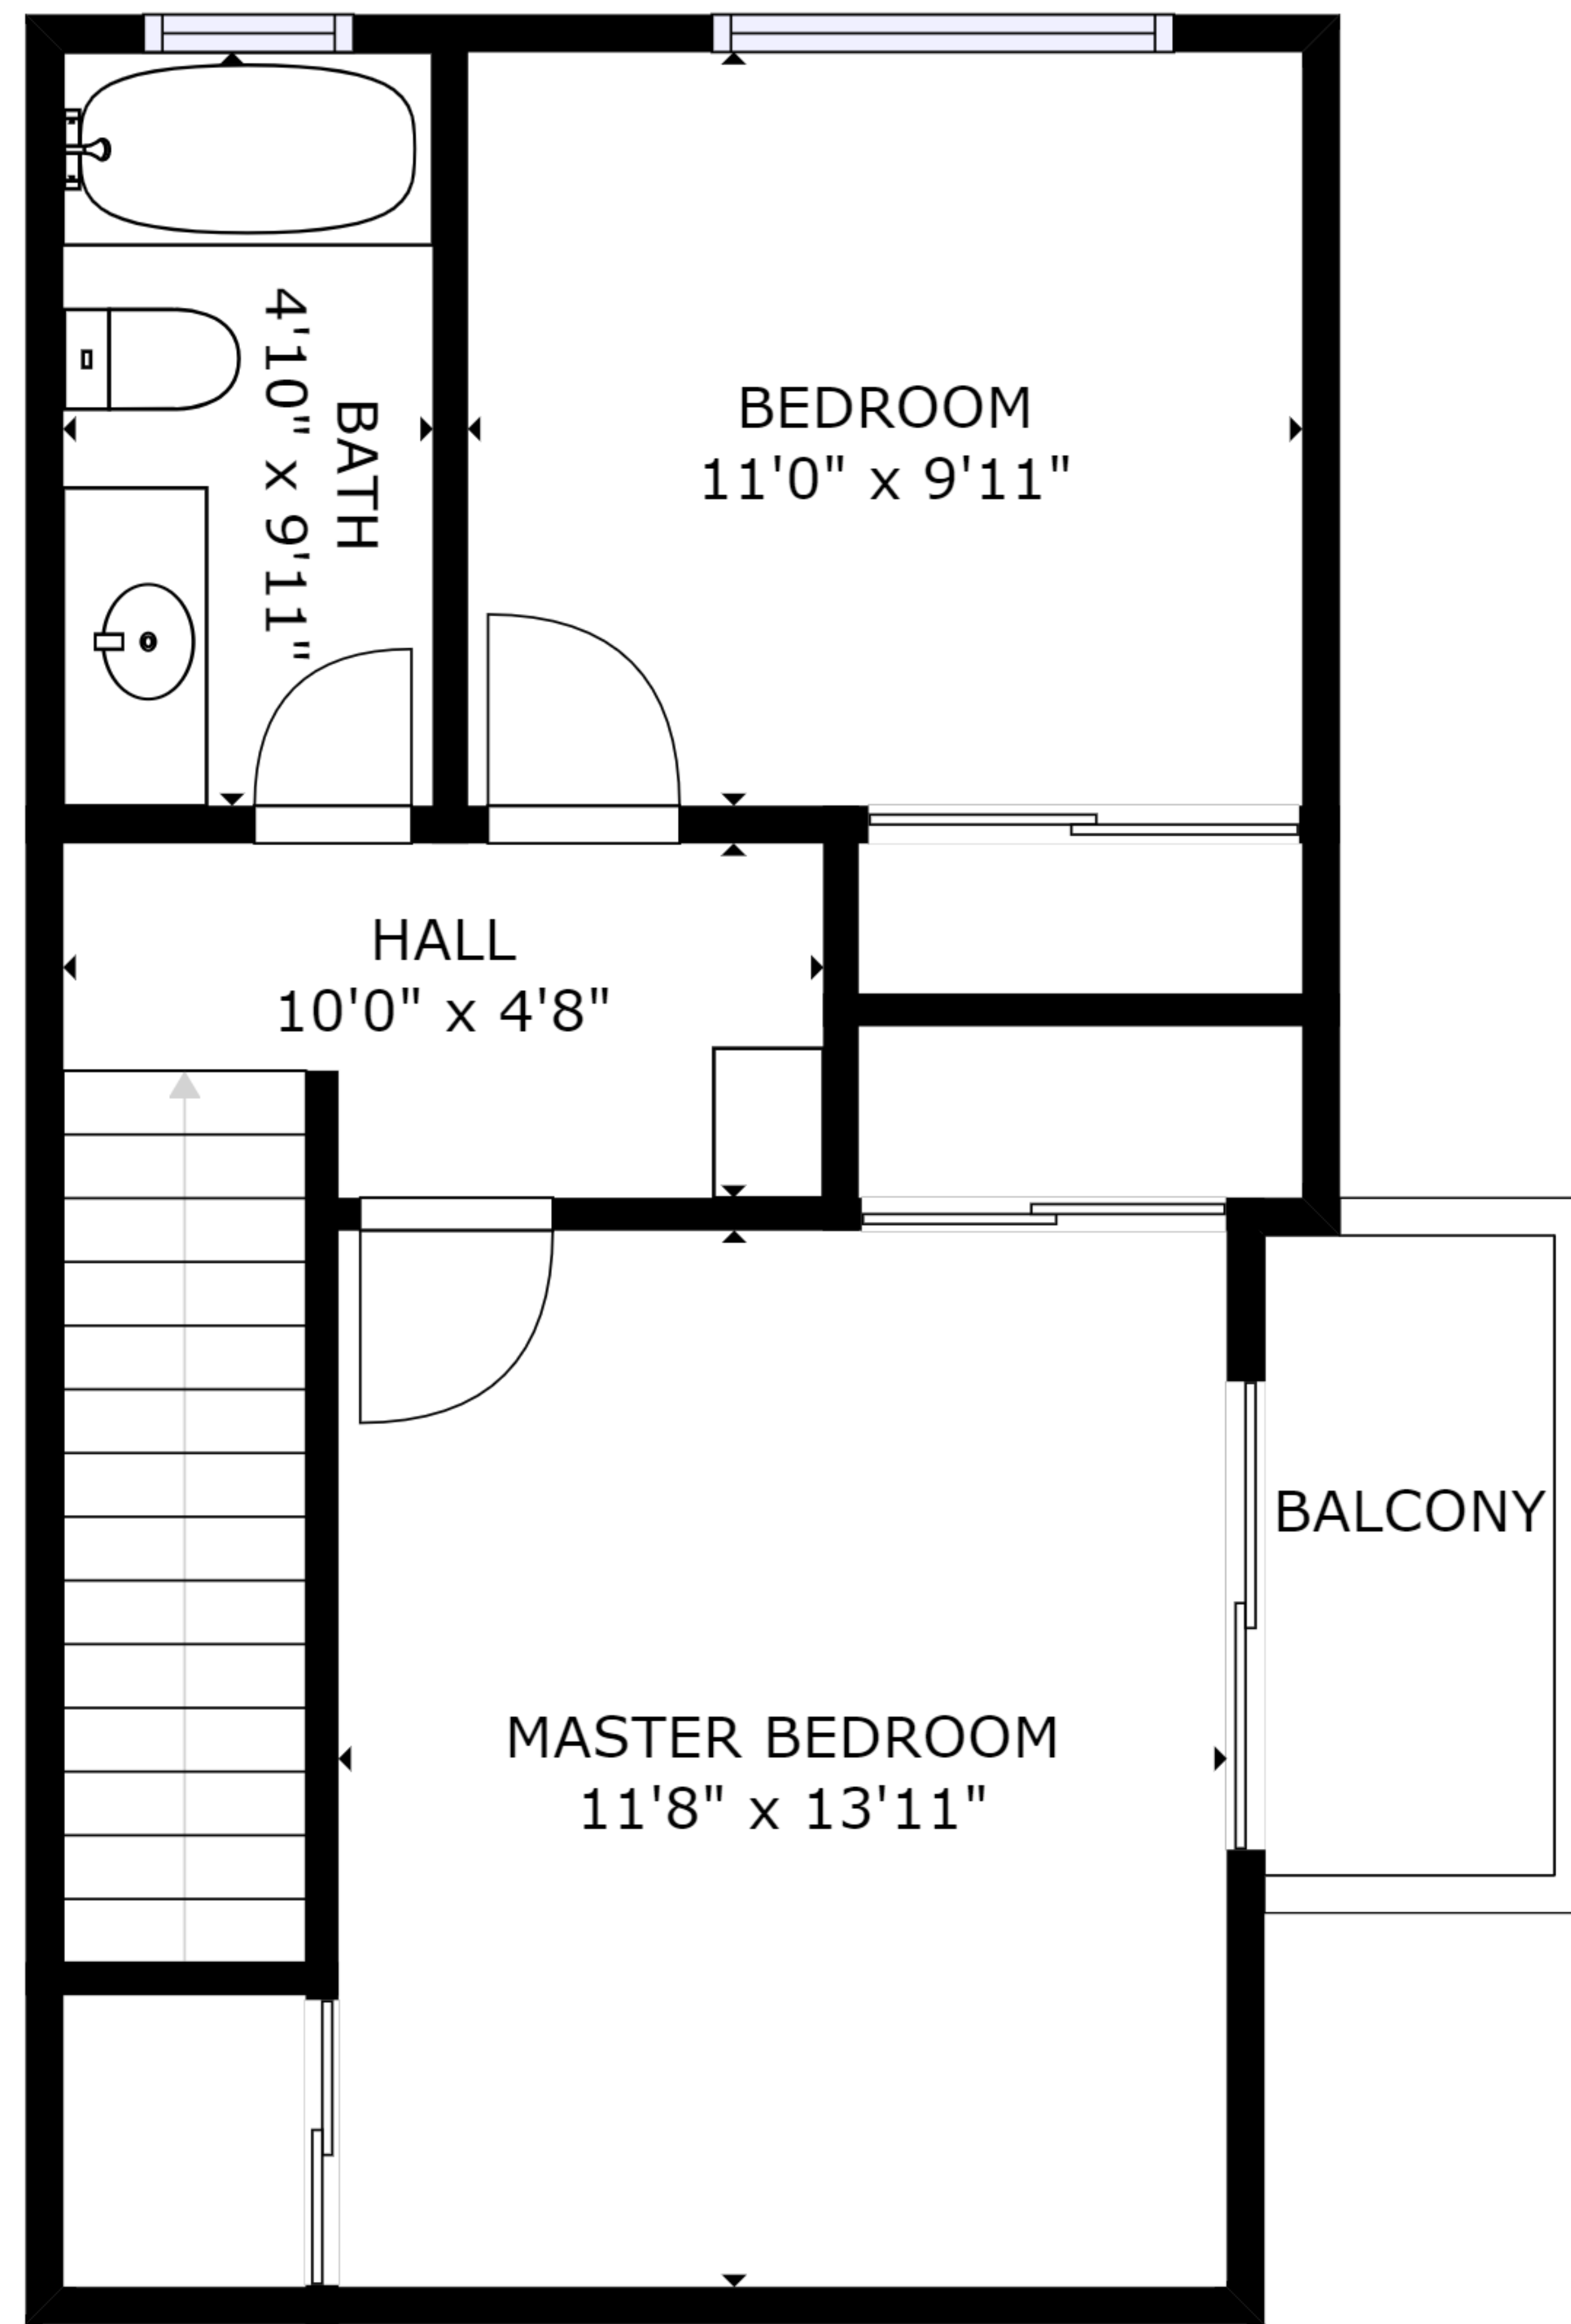

FLOOR 1

FLOOR 2

GROSS INTERNAL AREA
 FLOOR 1: 453 sq ft, FLOOR 2: 466 sq ft
 TOTAL: 918 sq ft

SIZES AND DIMENSIONS ARE APPROXIMATE, ACTUAL MAY VARY.