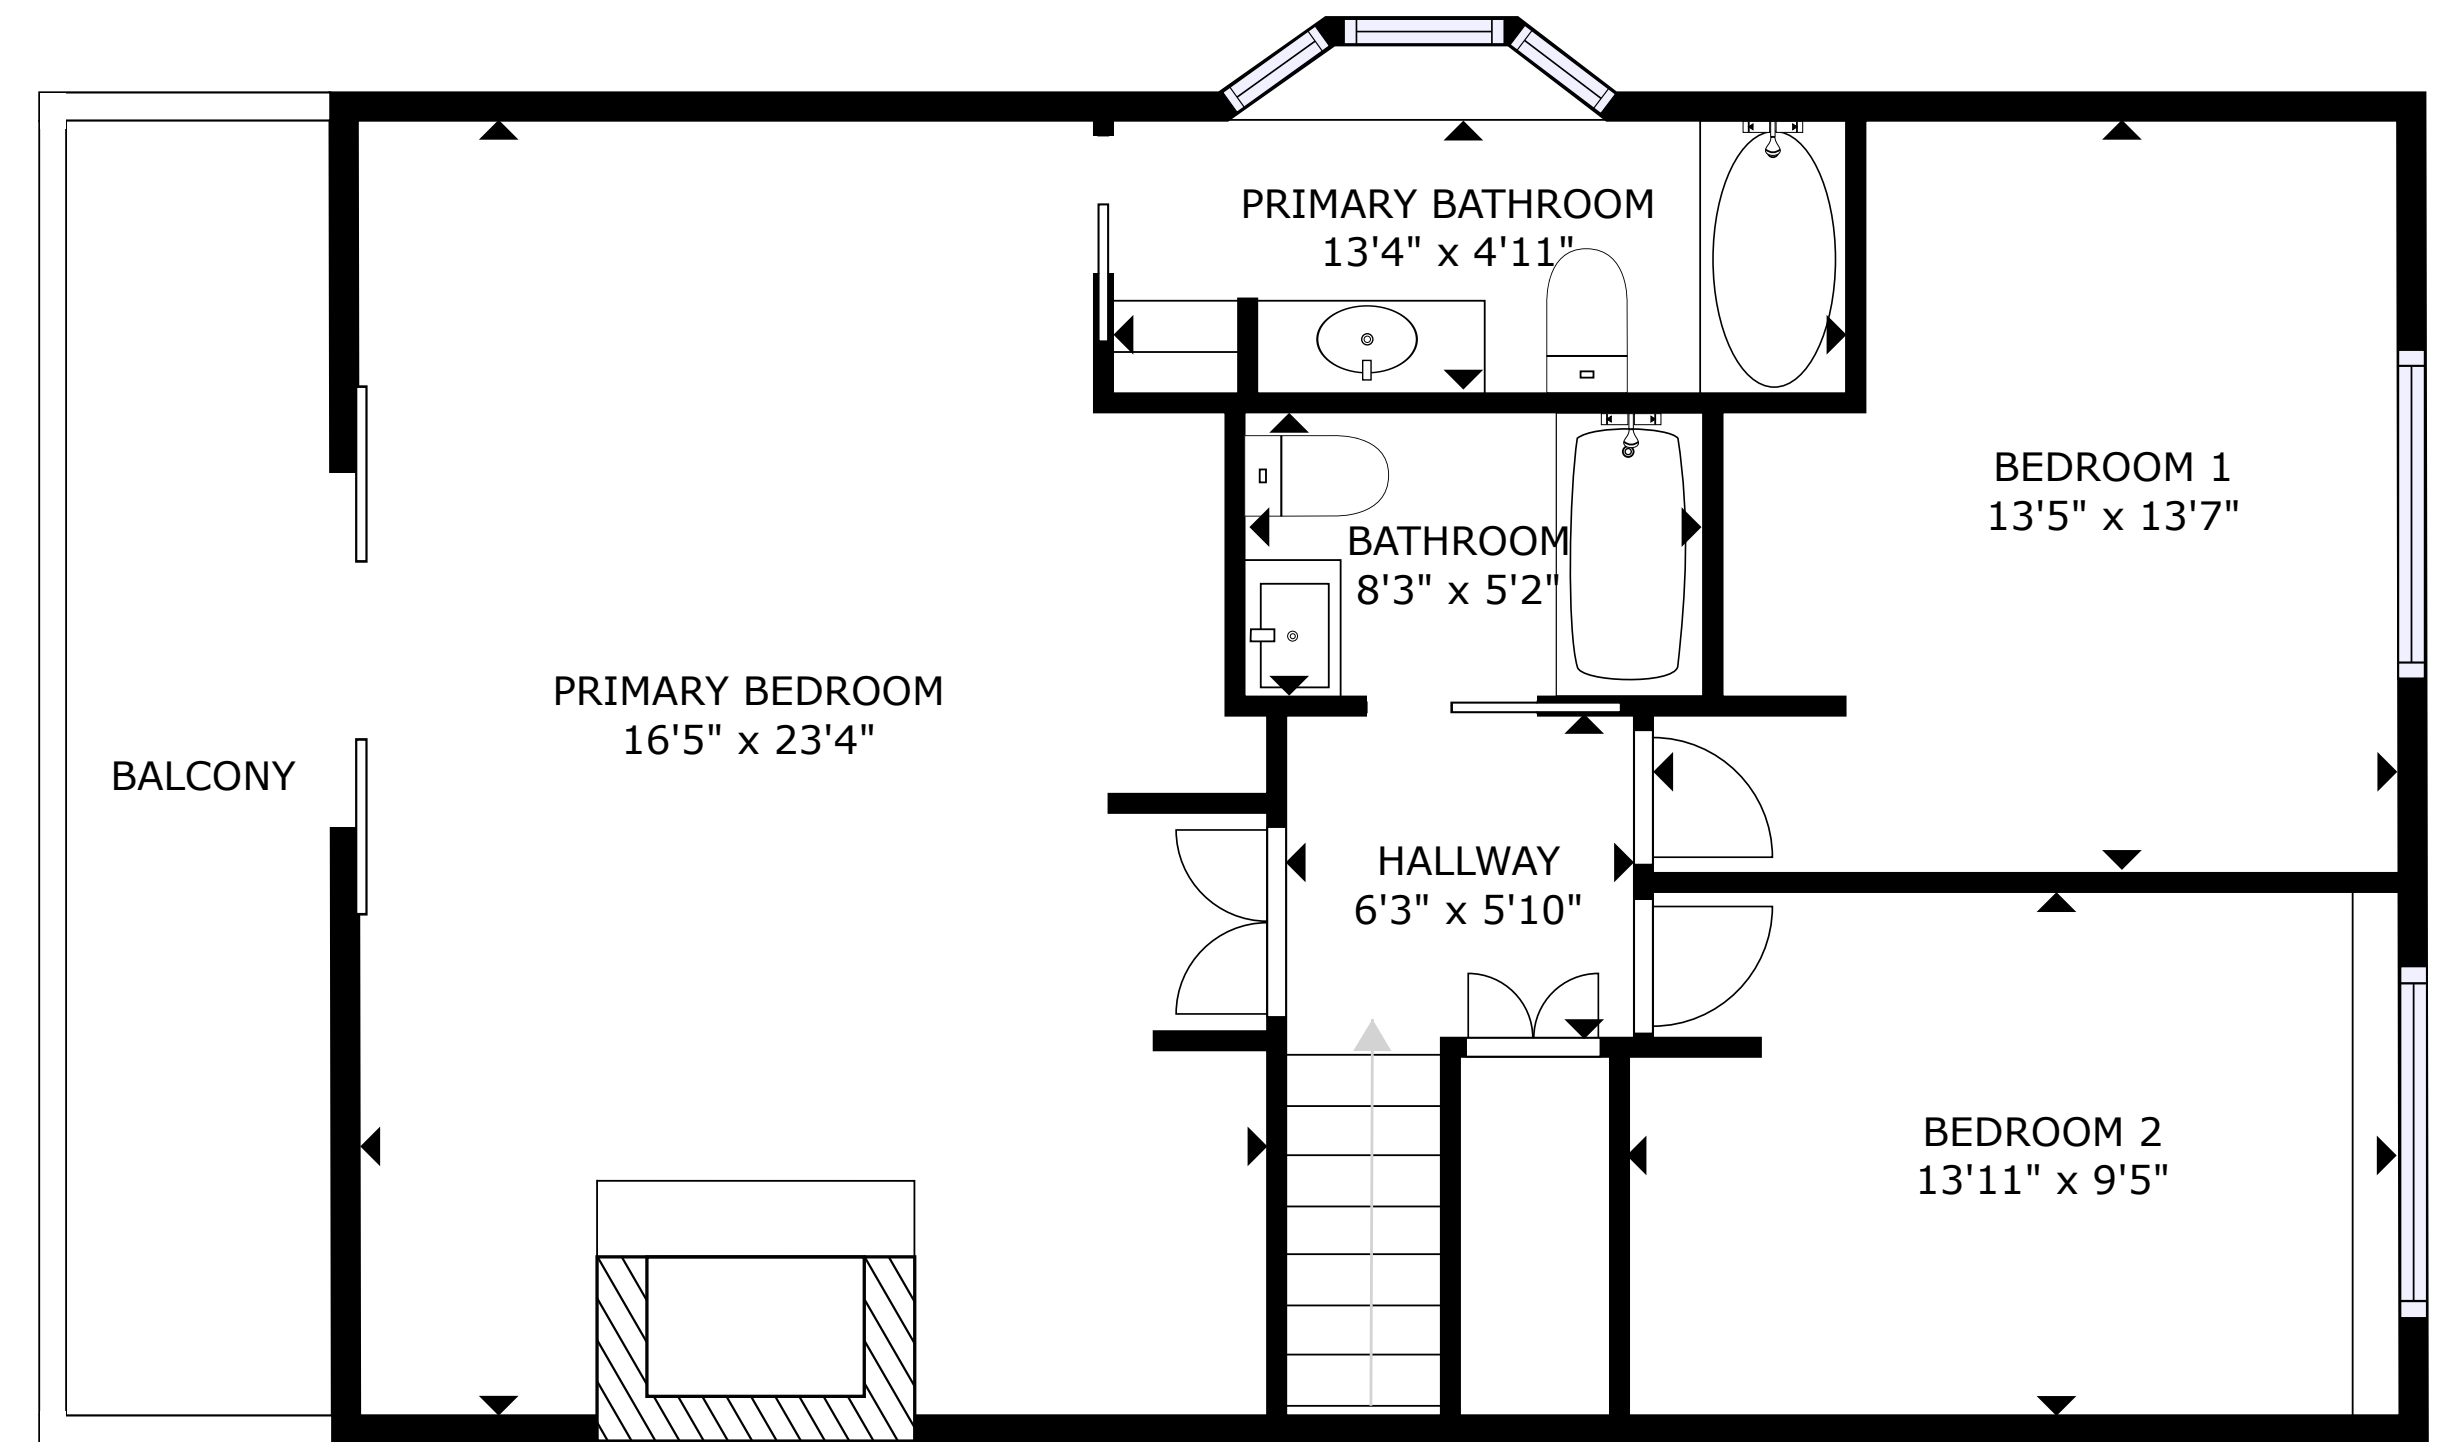

FLOOR 1

FLOOR 2

GROSS INTERNAL AREA

FLOOR 1: 1122 sq ft, FLOOR 2: 863 sq ft

TOTAL: 1985 sq ft

SIZES AND DIMENSIONS ARE APPROXIMATE, ACTUAL MAY VARY.